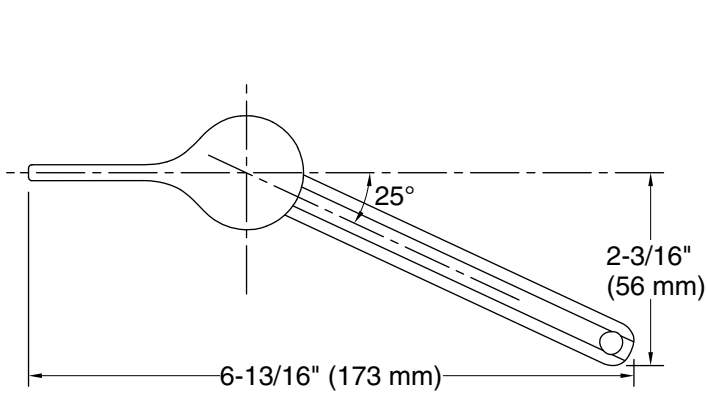

Cimarron®
Left-hand trip lever
K-25986-L

Features

- Left-hand trip lever
- For use with the Cimarron® Revolution 360® toilet

Material

- Premium metal construction for durability and reliability
- KOHLER finishes resist corrosion and tarnishing

Technical Information

All product dimensions are nominal.

Material: Zinc