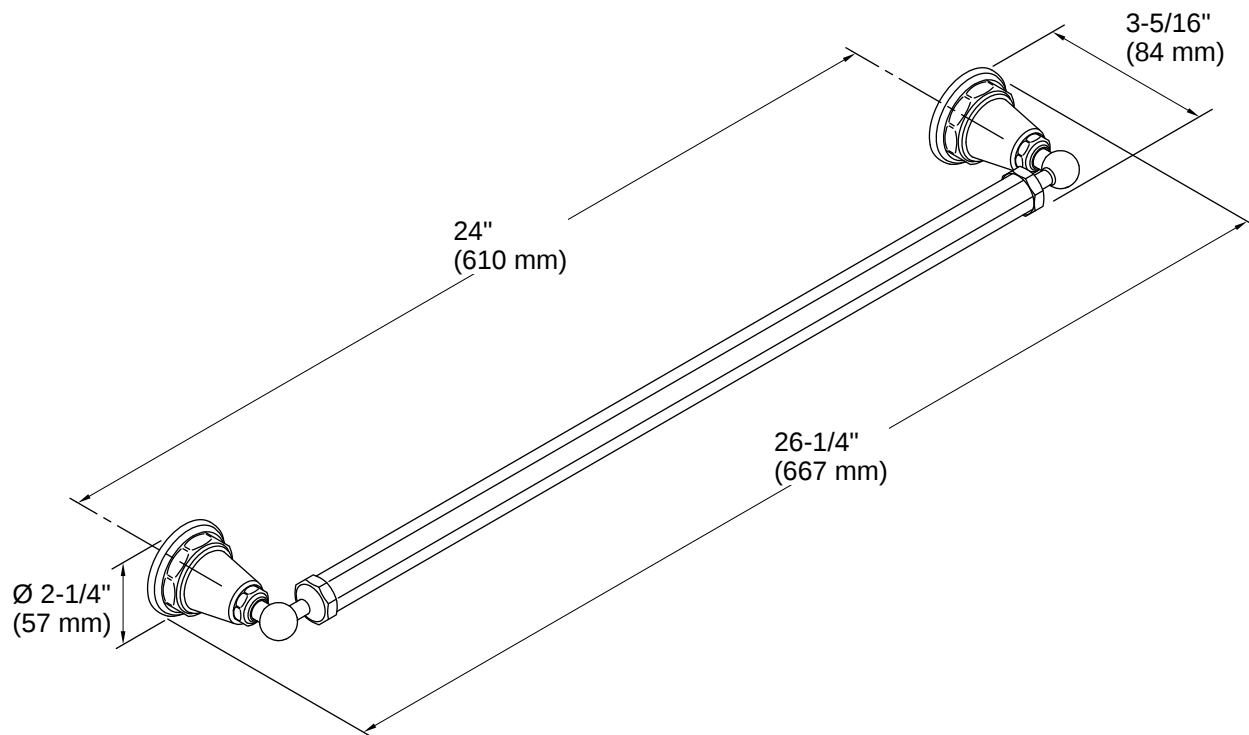

Installation

- Installation template and tools included

Installation Notes

Install this product according to the installation instructions.

CAUTION: Risk of personal injury. Do not install this product in any area where it is likely to be used inadvertently as a grab bar or support bar. This product is not designed or intended for use as a grab bar or support bar.