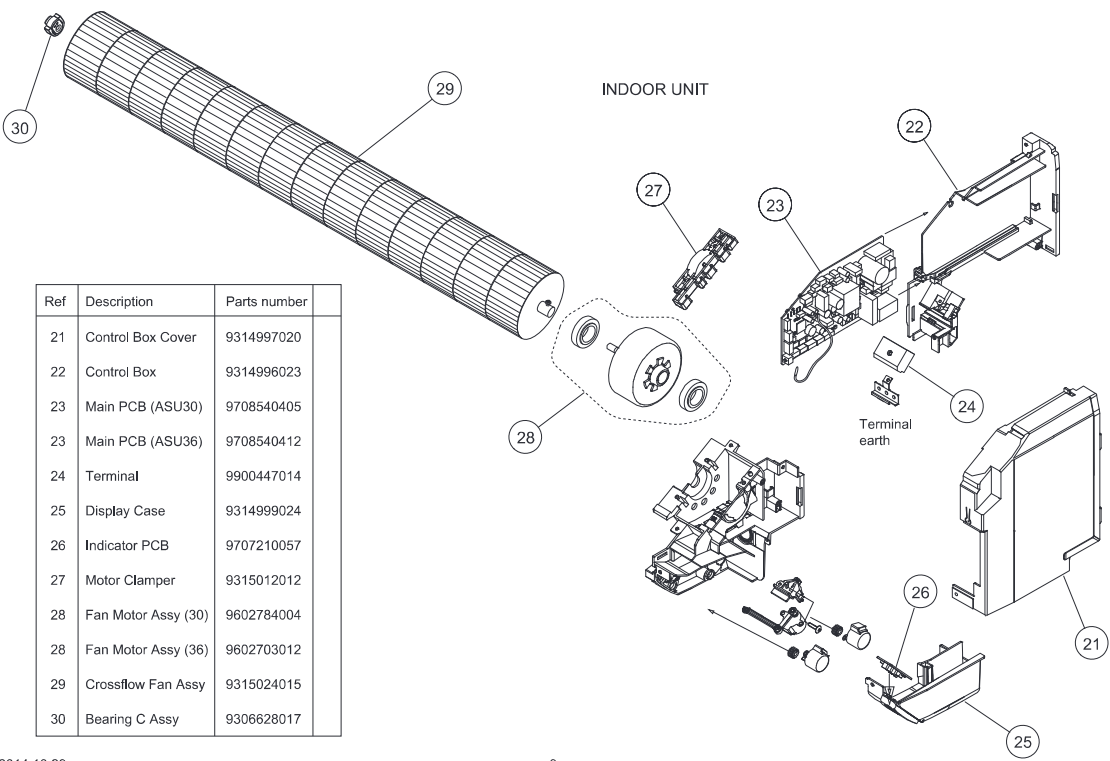

**PARTS**  
INDOOR UNIT

Ref	Description	Parts number
1	Remote Control	9379219013
2	Remote Control Holder	9305642045
3	Bracket Panel	9315023018
4	Air Clean Filter Assy	9315212016
5	Front Panel	9314991080
6	Intake Grille Assy	9315336163
7	Air Filter	9315014023
8	Receiver Window	9315010018
9	Grille Clamber	9306755010
10	Wire Clamber	9315015013
11	Screw Cap	9309002074
12	Room Thermistor Holder	9315252012

INDOOR UNIT

Ref	Description	Parts number
21	Control Box Cover	9314997020
22	Control Box	9314996023
23	Main PCB (ASU30)	9708540405
23	Main PCB (ASU36)	9708540412
24	Terminal	9900447014
25	Display Case	9314999024
26	Indicator PCB	9707210057
27	Motor Clamper	9315012012
28	Fan Motor Assy (30)	9602784004
28	Fan Motor Assy (36)	9602703012
29	Crossflow Fan Assy	9315024015
30	Bearing C Assy	9306628017

INDOOR UNIT

Ref	Description	Parts number
31	Motor Case	9314998027
32	Bush B	9312156016
33	Gear A	9309994003
34	Link Holder	9315007018
35	Link A	9315008015
36	Joint A	9315005014
37	Motor Step (Red)	9900384029
38	Motor Step (Green)	9900384036
39	Motor Step (Blue)	9900139063