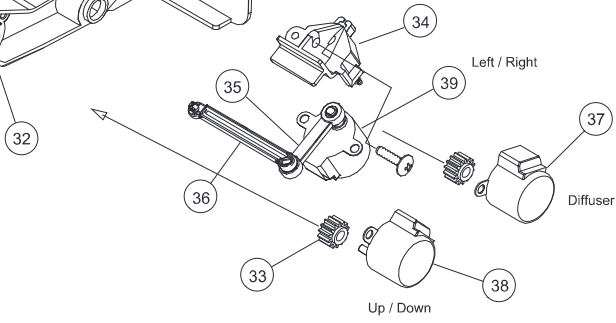

**PARTS**  
INDOOR UNIT

Ref	Description	Parts number
1	Remote Control	9379219013
2	Remote Control Holder	9305642045
3	Bracket Panel	9315023018
4	Air Clean Filter Assy	9315212016
5	Front Panel	9314991080
6	Intake Grille Assy	9315336163
7	Air Filter	9315014023
8	Receiver Window	9315010018
9	Grille Clamber	9306755010
10	Wire Clamber	9315015013
11	Screw Cap	9309002074
12	Room Thermistor Holder	9315252012

INDOOR UNIT

Ref	Description	Parts number
21	Control Box Cover	9314997020
22	Control Box	9314996023
23	Main PCB (ASU30)	9708540405
23	Main PCB (ASU36)	9708540412
24	Terminal	9900447014
25	Display Case	9314999024
26	Indicator PCB	9707210057
27	Motor Clamper	9315012012
28	Fan Motor Assy (30)	9602784004
28	Fan Motor Assy (36)	9602703012
29	Crossflow Fan Assy	9315024015
30	Bearing C Assy	9306628017

INDOOR UNIT

Ref	Description	Parts number
31	Motor Case	9314998027
32	Bush B	9312156016
33	Gear A	9309994003
34	Link Holder	9315007018
35	Link A	9315008015
36	Joint A	9315005014
37	Motor Step (Red)	9900384029
38	Motor Step (Green)	9900384036
39	Motor Step (Blue)	9900139063