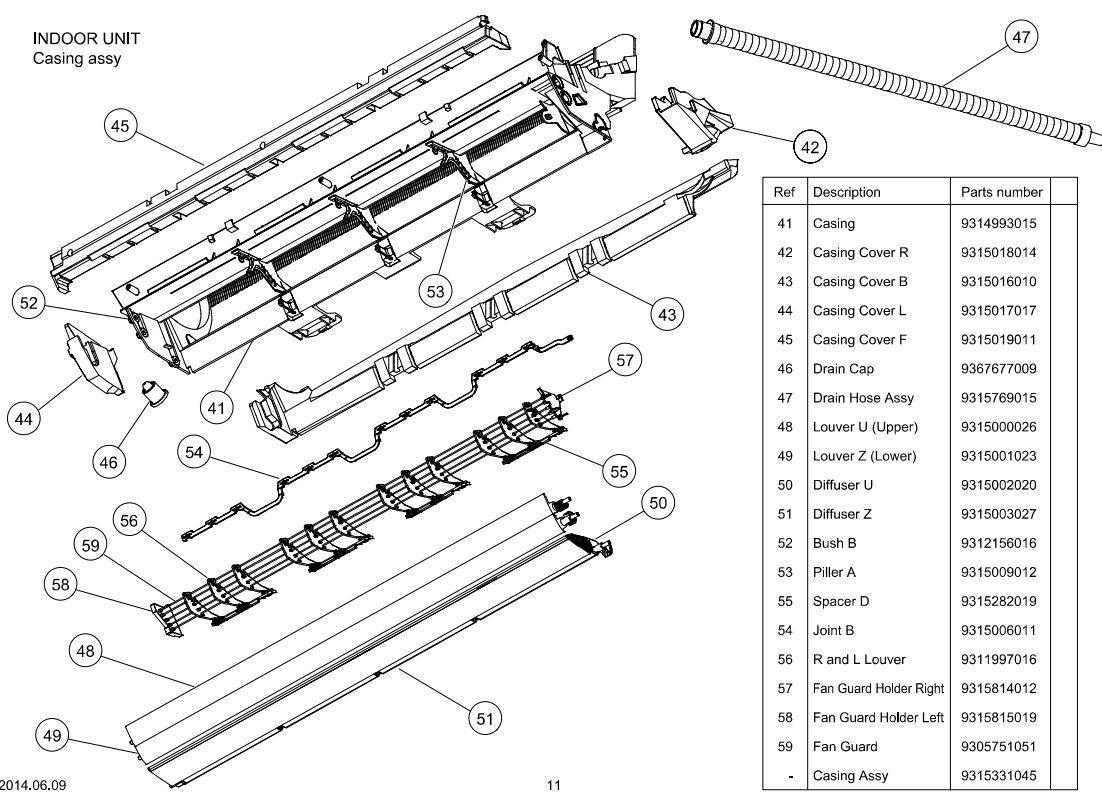

**PARTS**  
INDOOR UNIT

Ref	Description	Parts number
1	Remote Control	9379219013
2	Remote Control Holder	9305642045
3	Bracket Panel	9315023018
4	Air Clean Filter Assy	9315212016
5	Front Panel	9314991080
6	Intake Grille Assy	9315336163
7	Air Filter	9315014023
8	Receiver Window	9315010018
9	Grille Clamber	9306755010
10	Wire Clamber	9315015013
11	Screw Cap	9309002074
12	Room Thermistor Holder	9315252012

INDOOR UNIT

Ref	Description	Parts number
21	Control Box Cover	9314997020
22	Control Box	9314996023
23	Main PCB (ASU30)	9708540405
23	Main PCB (ASU36)	9708540412
24	Terminal	9900447014
25	Display Case	9314999024
26	Indicator PCB	9707210057
27	Motor Clamper	9315012012
28	Fan Motor Assy (30)	9602784004
28	Fan Motor Assy (36)	9602703012
29	Crossflow Fan Assy	9315024015
30	Bearing C Assy	9306628017

INDOOR UNIT

Ref	Description	Parts number
31	Motor Case	9314998027
32	Bush B	9312156016
33	Gear A	9309994003
34	Link Holder	9315007018
35	Link A	9315008015
36	Joint A	9315005014
37	Motor Step (Red)	9900384029
38	Motor Step (Green)	9900384036
39	Motor Step (Blue)	9900139063

INDOOR UNIT  
Casing assy

Ref	Description	Parts number
41	Casing	9314993015
42	Casing Cover R	9315018014
43	Casing Cover B	9315016010
44	Casing Cover L	9315017017
45	Casing Cover F	9315019011
46	Drain Cap	9367677009
47	Drain Hose Assy	9315769015
48	Louver U (Upper)	9315000026
49	Louver Z (Lower)	9315001023
50	Diffuser U	9315002020
51	Diffuser Z	9315003027
52	Bush B	9312156016
53	Pillar A	9315009012
55	Spacer D	9315282019
54	Joint B	9315006011
56	R and L Louver	9311997016
57	Fan Guard Holder Right	9315814012
58	Fan Guard Holder Left	9315815019
59	Fan Guard	9305751051
-	Casing Assy	9315331045