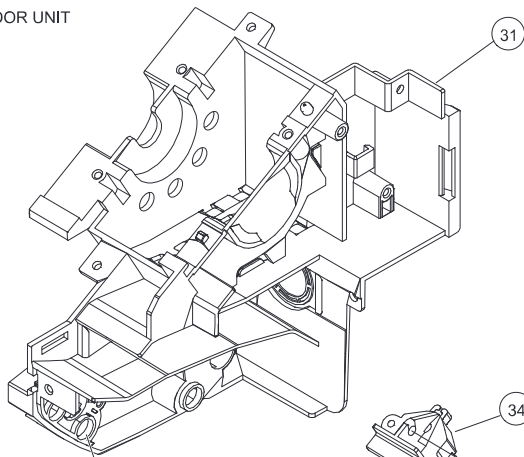

**PARTS**  
INDOOR UNIT

Ref	Description	Parts number
1	Remote Control	9379219013
2	Remote Control Holder	9305642045
3	Bracket Panel	9315023018
4	Air Clean Filter Assy	9315212016
5	Front Panel	9314991080
6	Intake Grille Assy	9315336163
7	Air Filter	9315014023
8	Receiver Window	9315010018
9	Grille Clamber	9306755010
10	Wire Clamber	9315015013
11	Screw Cap	9309002074
12	Room Thermistor Holder	9315252012

INDOOR UNIT

Ref	Description	Parts number
21	Control Box Cover	9314997020
22	Control Box	9314996023
23	Main PCB (ASU30)	9708540405
23	Main PCB (ASU36)	9708540412
24	Terminal	9900447014
25	Display Case	9314999024
26	Indicator PCB	9707210057
27	Motor Clamper	9315012012
28	Fan Motor Assy (30)	9602784004
28	Fan Motor Assy (36)	9602703012
29	Crossflow Fan Assy	9315024015
30	Bearing C Assy	9306628017

INDOOR UNIT

Ref	Description	Parts number
31	Motor Case	9314998027
32	Bush B	9312156016
33	Gear A	9309994003
34	Link Holder	9315007018
35	Link A	9315008015
36	Joint A	9315005014
37	Motor Step (Red)	9900384029
38	Motor Step (Green)	9900384036
39	Motor Step (Blue)	9900139063