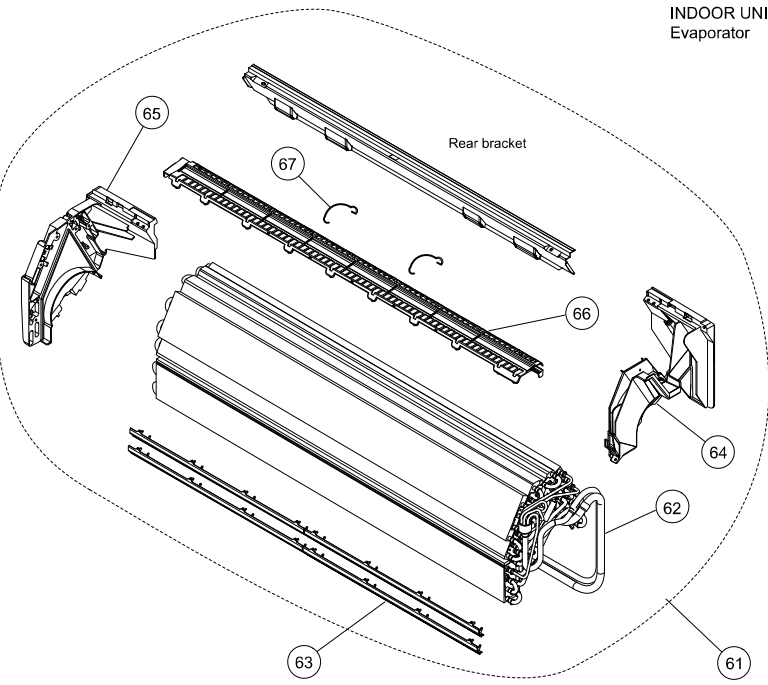

INDOOR UNIT
Evaporator

Ref	Description	Parts number
61	Evaporator Total Assy	9315338020
62	Connection Pipe Assy	9315355010
63	Water Seal	9315251015
64	Evaporator Holder R	9314994012
65	Evaporator Holder L	9314995019
66	Filter Guide	9315013019
67	Filter Guard	9315411013
68	Pipe Thermistor	9900551018