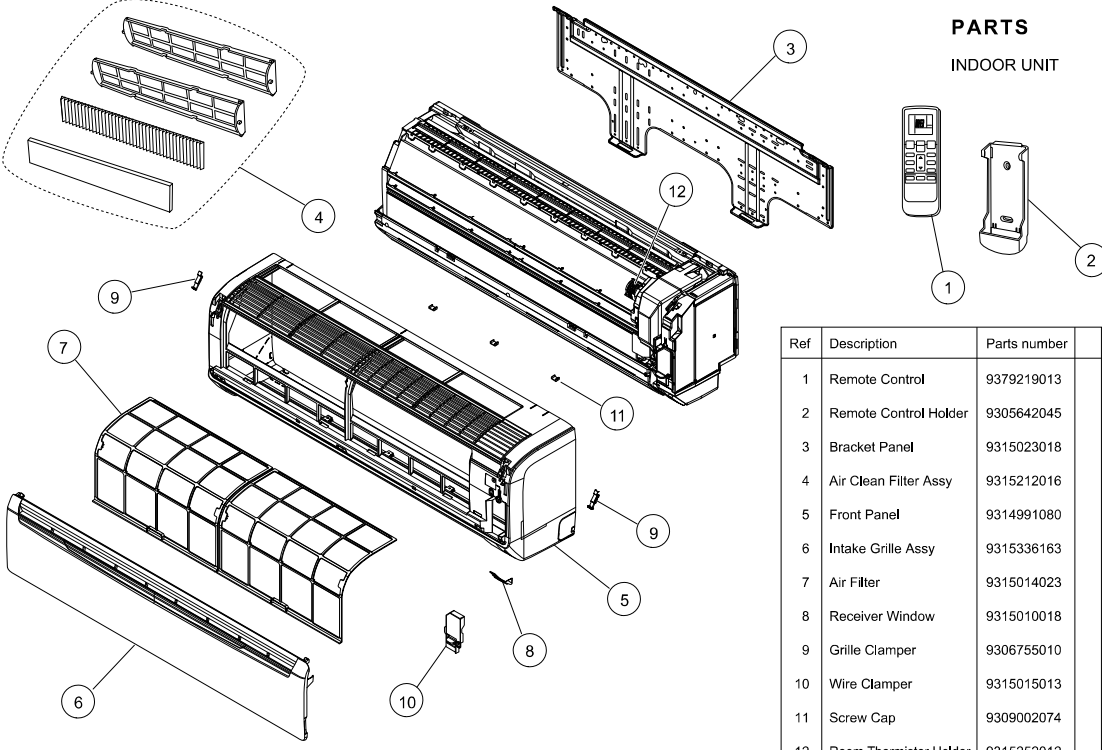

**PARTS**  
INDOOR UNIT

Ref	Description	Parts number
1	Remote Control	9379219013
2	Remote Control Holder	9305642045
3	Bracket Panel	9315023018
4	Air Clean Filter Assy	9315212016
5	Front Panel	9314991080
6	Intake Grille Assy	9315336163
7	Air Filter	9315014023
8	Receiver Window	9315010018
9	Grille Clamber	9306755010
10	Wire Clamber	9315015013
11	Screw Cap	9309002074
12	Room Thermistor Holder	9315252012

INDOOR UNIT

Ref	Description	Parts number
21	Control Box Cover	9314997020
22	Control Box	9314996023
23	Main PCB (ASU30)	9708540405
23	Main PCB (ASU36)	9708540412
24	Terminal	9900447014
25	Display Case	9314999024
26	Indicator PCB	9707210057
27	Motor Clamper	9315012012
28	Fan Motor Assy (30)	9602784004
28	Fan Motor Assy (36)	9602703012
29	Crossflow Fan Assy	9315024015
30	Bearing C Assy	9306628017

INDOOR UNIT

Ref	Description	Parts number
31	Motor Case	9314998027
32	Bush B	9312156016
33	Gear A	9309994003
34	Link Holder	9315007018
35	Link A	9315008015
36	Joint A	9315005014
37	Motor Step (Red)	9900384029
38	Motor Step (Green)	9900384036
39	Motor Step (Blue)	9900139063