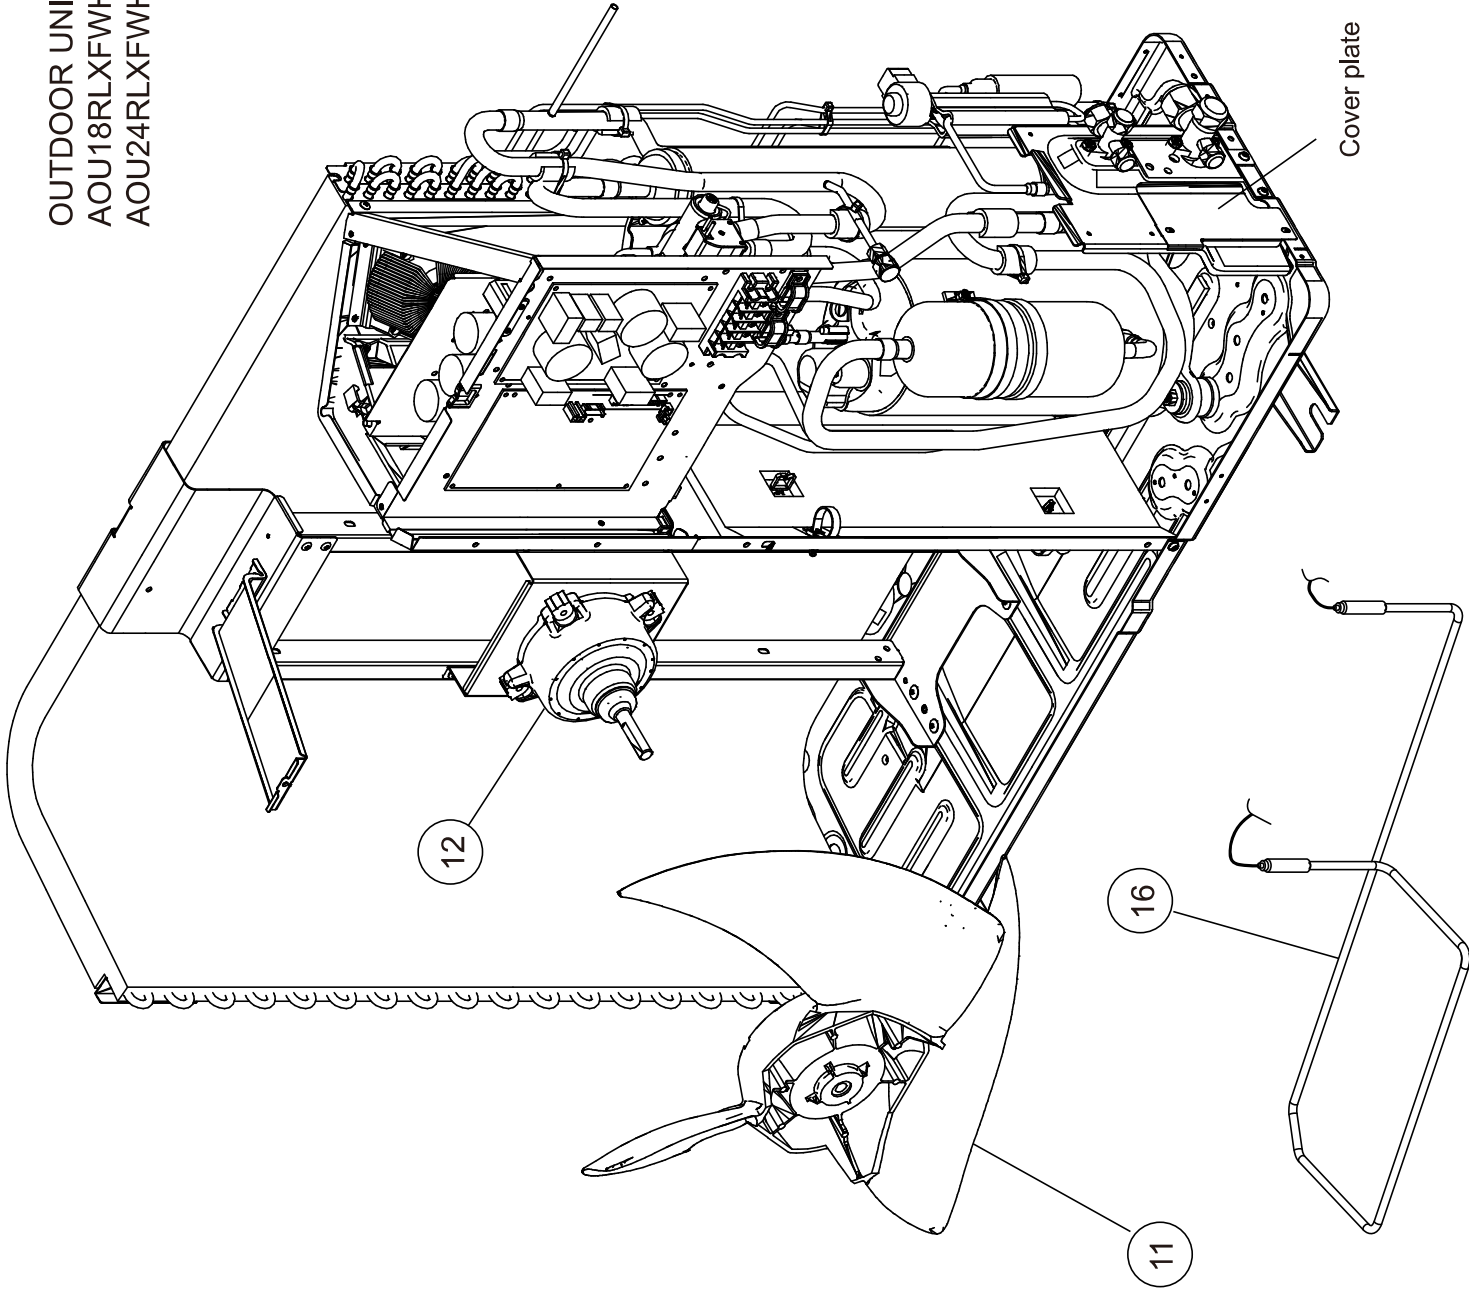

PARTS

OUTDOOR UNIT
 AOU18RLXFWH
 AOU24RLXFWH

Ref.	Description	Part number
1	Protective Net	9375381011
2	Thermo Holder	9375211011
3	Top Panel Sub Assy	9374417032
4	Front Panel Sub Assy	9374414079
5	Service Panel Sub Assy	9374415052
6	Emblem Rear	9351355005
7	Right Panel Sub Assy	9374416134
8	Valve Cover	9374174010

OUTDOOR UNIT
 AOU18RLXFWH
 AOU24RLXFWH

Ref.	Description	Part numb
11	Propeller Fan Assy	93663780
12	DC Fan Motor (Service unit)	93663780
13	Terminal	93793850
14	Filter PCB (AOU18RLXFWH)	99002030
14	Filter PCB (AOU24RLXFWH)	97085130
15	Main PCB (AOU18RLXFWH)	97085130
15	Main PCB (AOU24RLXFWH)	97085117
16	Heater Unit Assy	99008880

Connector : Green

Valve plate

Connector : Red

Connector : Blue

Connector : Orange

OUTDOOR UNIT
 AOU18RLXFWH
 AOU24RLXFWH

Ref.	Description	Part number
31	Condenser A Sub Assy	9374420308
32	Expansion Valve Coil	9970095030
33	Expansion Valve Assy	9370947144
34	3-way Valve Assy	9377958013
35	Accumulator Sub Assy	9374426133
36	Compressor	9810135001
37	Solenoid	9970055034
38	4-way Valve Assy	9374425198
39	3-way Valve Sub Assy	9374470044