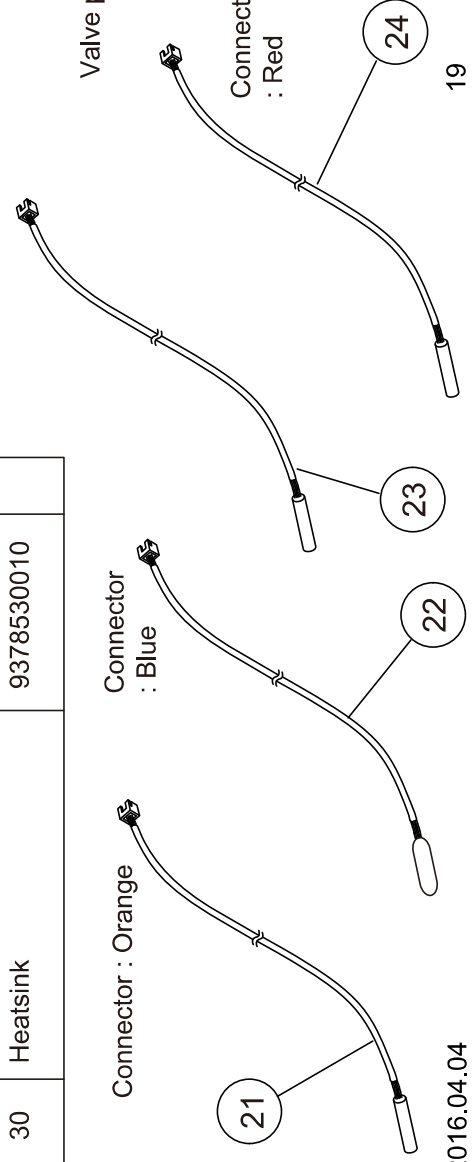

PARTS

OUTDOOR UNIT
 AOU18RLXFWH
 AOU24RLXFWH

Ref.	Description	Part number
1	Protective Net	9375381011
2	Thermo Holder	9375211011
3	Top Panel Sub Assy	9374417032
4	Front Panel Sub Assy	9374414079
5	Service Panel Sub Assy	9374415052
6	Emblem Rear	9351355005
7	Right Panel Sub Assy	9374416134
8	Valve Cover	9374174010

OUTDOOR UNIT
 AOU18RLXFWH
 AOU24RLXFWH

Ref.	Description	Part numb
11	Propeller Fan Assy	93663780
12	DC Fan Motor (Service unit)	93663780
13	Terminal	93793850
14	Filter PCB (AOU18RLXFWH)	99002030
14	Filter PCB (AOU24RLXFWH)	97085130
15	Main PCB (AOU18RLXFWH)	97085130
15	Main PCB (AOU24RLXFWH)	97085117
16	Heater Unit Assy	99008880

OUTDOOR UNIT
 AOU18RLXFWH
 AOU24RLXFWH

Ref.	Description	Part number
21	Discharge Thermistor	9900461003
22	Outdoor Thermistor	9900463007
23	Compressor Thermistor	9900466015
24	Heat Exchanger Thermistor	9900514013
25	PTC Thermistor (AOU24)	9704265012
26	Capacitor PCB (AOU18)	9709894033
26	Capacitor PCB (AOU24)	9709894040
27	Choke Coil	9900223014
28	Transistor PCB (AOU18)(SV)	9709681213
28	Transistor PCB (AOU24)(SV)	9709681220
29	ACTPM	9707592016
30	Heatsink	9378530010

Connector : Green

Valve plate

Connector : Red

Connector : Blue

Connector : Orange

OUTDOOR UNIT
 AOU18RLXFWH
 AOU24RLXFWH

Ref.	Description	Part number
31	Condenser A Sub Assy	9374420308
32	Expansion Valve Coil	9970095030
33	Expansion Valve Assy	9370947144
34	3-way Valve Assy	9377958013
35	Accumulator Sub Assy	9374426133
36	Compressor	9810135001
37	Solenoid	9970055034
38	4-way Valve Assy	9374425198
39	3-way Valve Sub Assy	9374470044