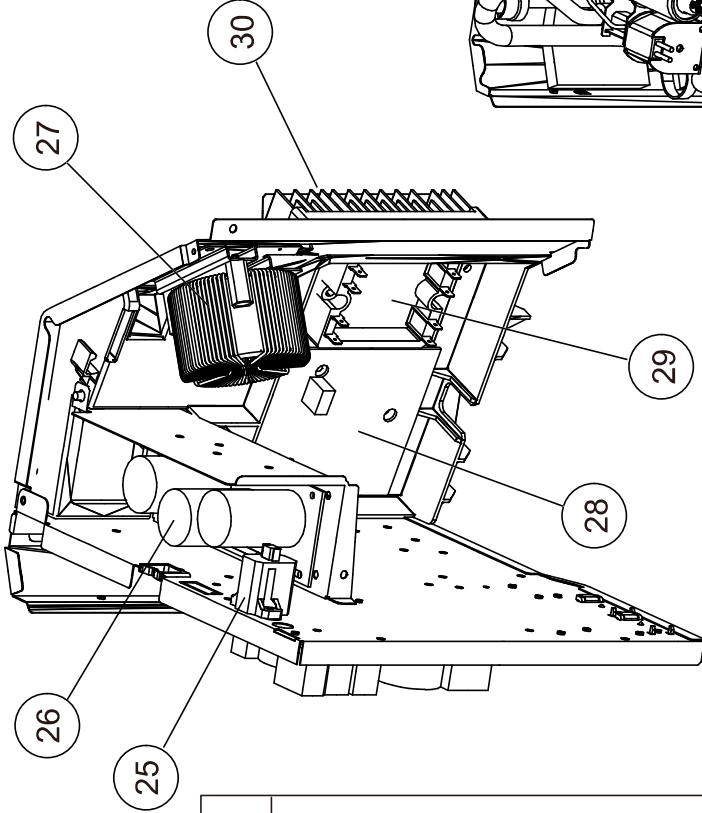

OUTDOOR UNIT
AOU18RLXFWH
AOU24RLXFWH