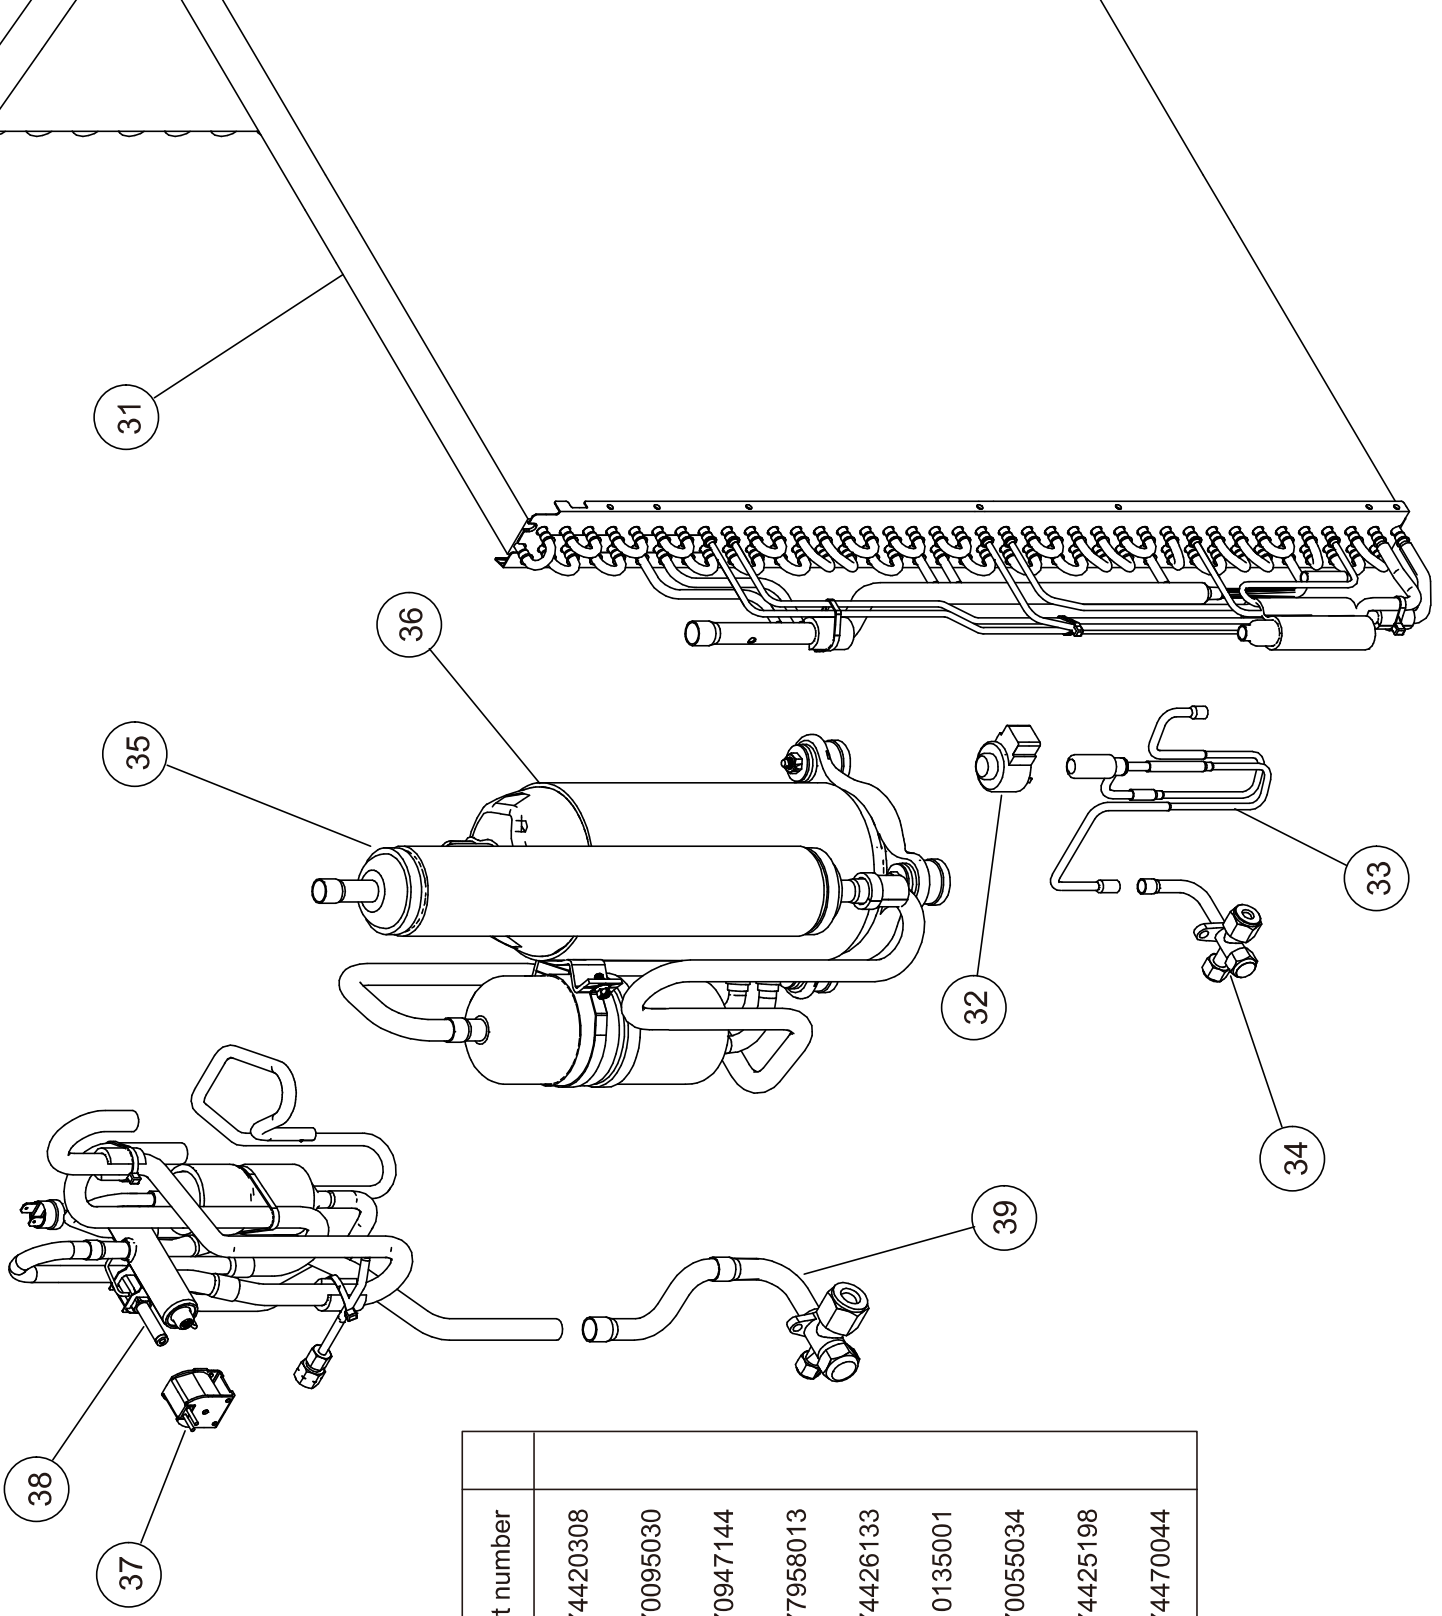

PARTS

OUTDOOR UNIT
 AOU18RLXFWH
 AOU24RLXFWH

Ref.	Description	Part number
1	Protective Net	9375381011
2	Thermo Holder	9375211011
3	Top Panel Sub Assy	9374417032
4	Front Panel Sub Assy	9374414079
5	Service Panel Sub Assy	9374415052
6	Emblem Rear	9351355005
7	Right Panel Sub Assy	9374416134
8	Valve Cover	9374174010

OUTDOOR UNIT
 AOU18RLXFWH
 AOU24RLXFWH

Ref.	Description	Part numb
11	Propeller Fan Assy	93663780
12	DC Fan Motor (Service unit)	93663780
13	Terminal	93793850
14	Filter PCB (AOU18RLXFWH)	99002030
14	Filter PCB (AOU24RLXFWH)	97085130
15	Main PCB (AOU18RLXFWH)	97085130
15	Main PCB (AOU24RLXFWH)	97085117
16	Heater Unit Assy	99008880

OUTDOOR UNIT
 AOU18RLXFWH
 AOU24RLXFWH

Ref.	Description	Part number
21	Discharge Thermistor	9900461003
22	Outdoor Thermistor	9900463007
23	Compressor Thermistor	9900466015
24	Heat Exchanger Thermistor	9900514013
25	PTC Thermistor (AOU24)	9704265012
26	Capacitor PCB (AOU18)	9709894033
26	Capacitor PCB (AOU24)	9709894040
27	Choke Coil	9900223014
28	Transistor PCB (AOU18)(SV)	9709681213
28	Transistor PCB (AOU24)(SV)	9709681220
29	ACTPM	9707592016
30	Heatsink	9378530010

Connector : Green

Valve plate

Connector : Red

Connector : Blue

Connector : Orange

OUTDOOR UNIT
 AOU18RLXFWH
 AOU24RLXFWH

Ref.	Description	Part number
31	Condenser A Sub Assy	9374420308
32	Expansion Valve Coil	9970095030
33	Expansion Valve Assy	9370947144
34	3-way Valve Assy	9377958013
35	Accumulator Sub Assy	9374426133
36	Compressor	9810135001
37	Solenoid	9970055034
38	4-way Valve Assy	9374425198
39	3-way Valve Sub Assy	9374470044