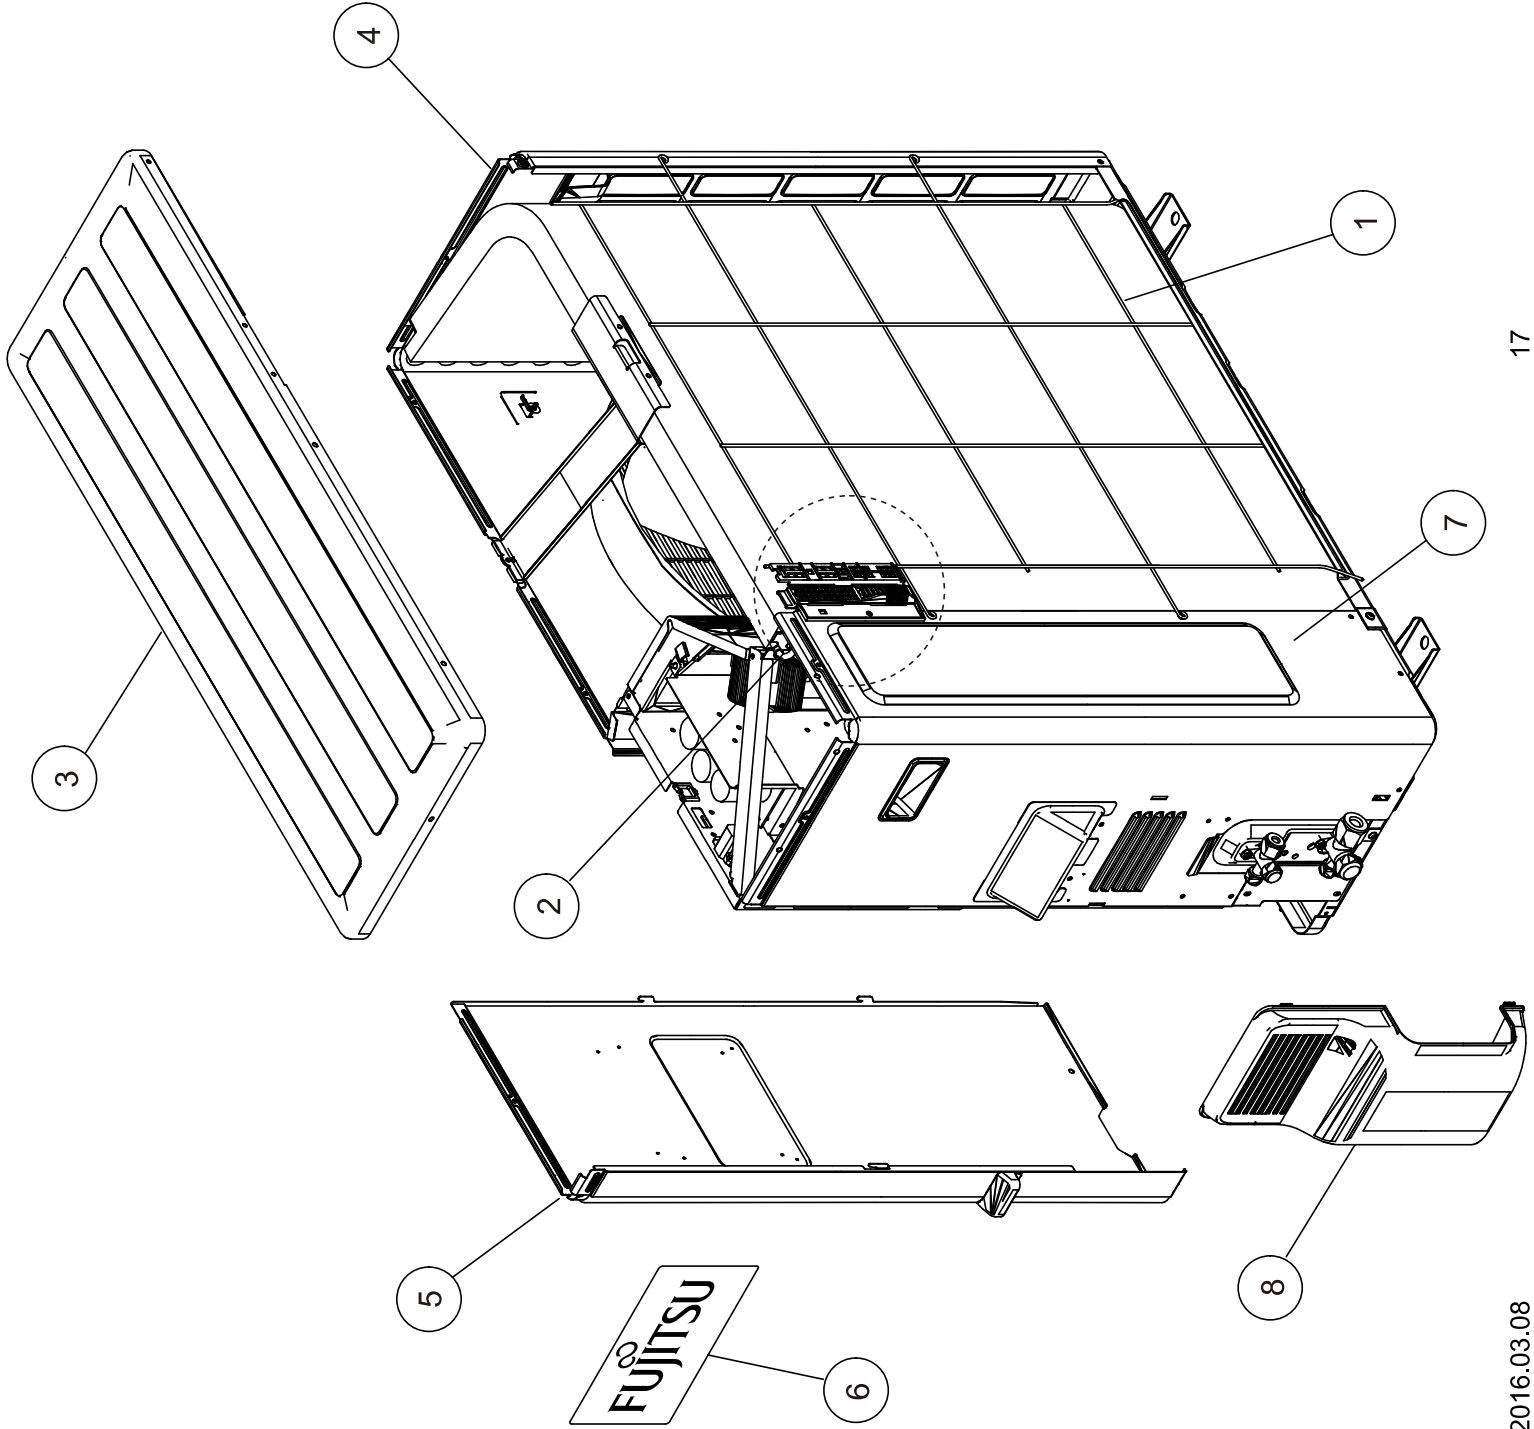

PARTS

OUTDOOR UNIT
 AOU18RLXFWH
 AOU24RLXFWH

Ref.	Description	Part number
1	Protective Net	9375381011
2	Thermo Holder	9375211011
3	Top Panel Sub Assy	9374417032
4	Front Panel Sub Assy	9374414079
5	Service Panel Sub Assy	9374415052
6	Emblem Rear	9351355005
7	Right Panel Sub Assy	9374416134
8	Valve Cover	9374174010

OUTDOOR UNIT
 AOU18RLXFWH
 AOU24RLXFWH

Ref.	Description	Part numb
11	Propeller Fan Assy	93663780
12	DC Fan Motor (Service unit)	93663780
13	Terminal	93793850
14	Filter PCB (AOU18RLXFWH)	99002030
14	Filter PCB (AOU24RLXFWH)	97085130
15	Main PCB (AOU18RLXFWH)	97085130
15	Main PCB (AOU24RLXFWH)	97085117
16	Heater Unit Assy	99008880

Connector : Green

Valve plate

Connector : Red

Connector : Blue

Connector : Orange

OUTDOOR UNIT
 AOU18RLXFWH
 AOU24RLXFWH

Ref.	Description	Part number
31	Condenser A Sub Assy	9374420308
32	Expansion Valve Coil	9970095030
33	Expansion Valve Assy	9370947144
34	3-way Valve Assy	9377958013
35	Accumulator Sub Assy	9374426133
36	Compressor	9810135001
37	Solenoid	9970055034
38	4-way Valve Assy	9374425198
39	3-way Valve Sub Assy	9374470044