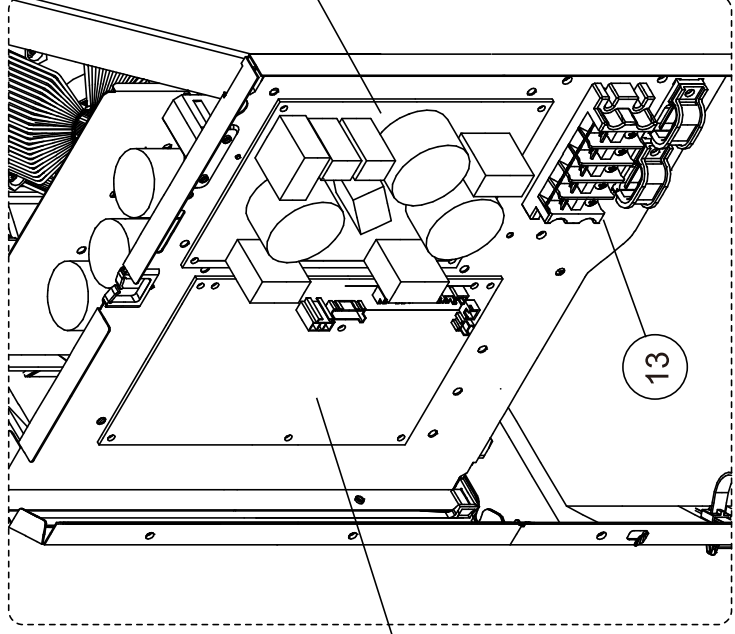

PARTS

OUTDOOR UNIT
 AOU18RLXFWH
 AOU24RLXFWH

Ref.	Description	Part number
1	Protective Net	9375381011
2	Thermo Holder	9375211011
3	Top Panel Sub Assy	9374417032
4	Front Panel Sub Assy	9374414079
5	Service Panel Sub Assy	9374415052
6	Emblem Rear	9351355005
7	Right Panel Sub Assy	9374416134
8	Valve Cover	9374174010

OUTDOOR UNIT
 AOU18RLXFWH
 AOU24RLXFWH

Ref.	Description	Part numb
11	Propeller Fan Assy	93663780
12	DC Fan Motor (Service unit)	93663780
13	Terminal	93793850
14	Filter PCB (AOU18RLXFWH)	99002030
14	Filter PCB (AOU24RLXFWH)	97085130
15	Main PCB (AOU18RLXFWH)	97085130
15	Main PCB (AOU24RLXFWH)	97085117
16	Heater Unit Assy	99008880

Connector : Green

Valve plate

Connector : Red

Connector : Blue

Connector : Orange

OUTDOOR UNIT
 AOU18RLXFWH
 AOU24RLXFWH

Ref.	Description	Part number
31	Condenser A Sub Assy	9374420308
32	Expansion Valve Coil	9970095030
33	Expansion Valve Assy	9370947144
34	3-way Valve Assy	9377958013
35	Accumulator Sub Assy	9374426133
36	Compressor	9810135001
37	Solenoid	9970055034
38	4-way Valve Assy	9374425198
39	3-way Valve Sub Assy	9374470044