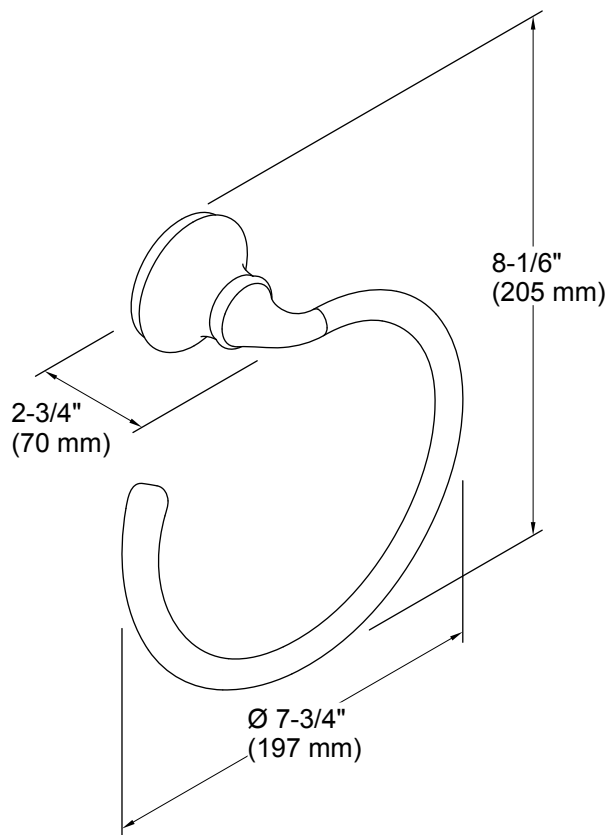

Technical Information

All product dimensions are nominal.

Notes

Install this product according to the installation guide.

CAUTION: Risk of personal injury. Do not install these products in any area where they are likely to be used inadvertently as a grab bar or support bar. These products are not designed or intended for use as a grab bar or support bar.

ADA, OBC, CSA B651 compliant when installed to the specific requirements of these regulations.