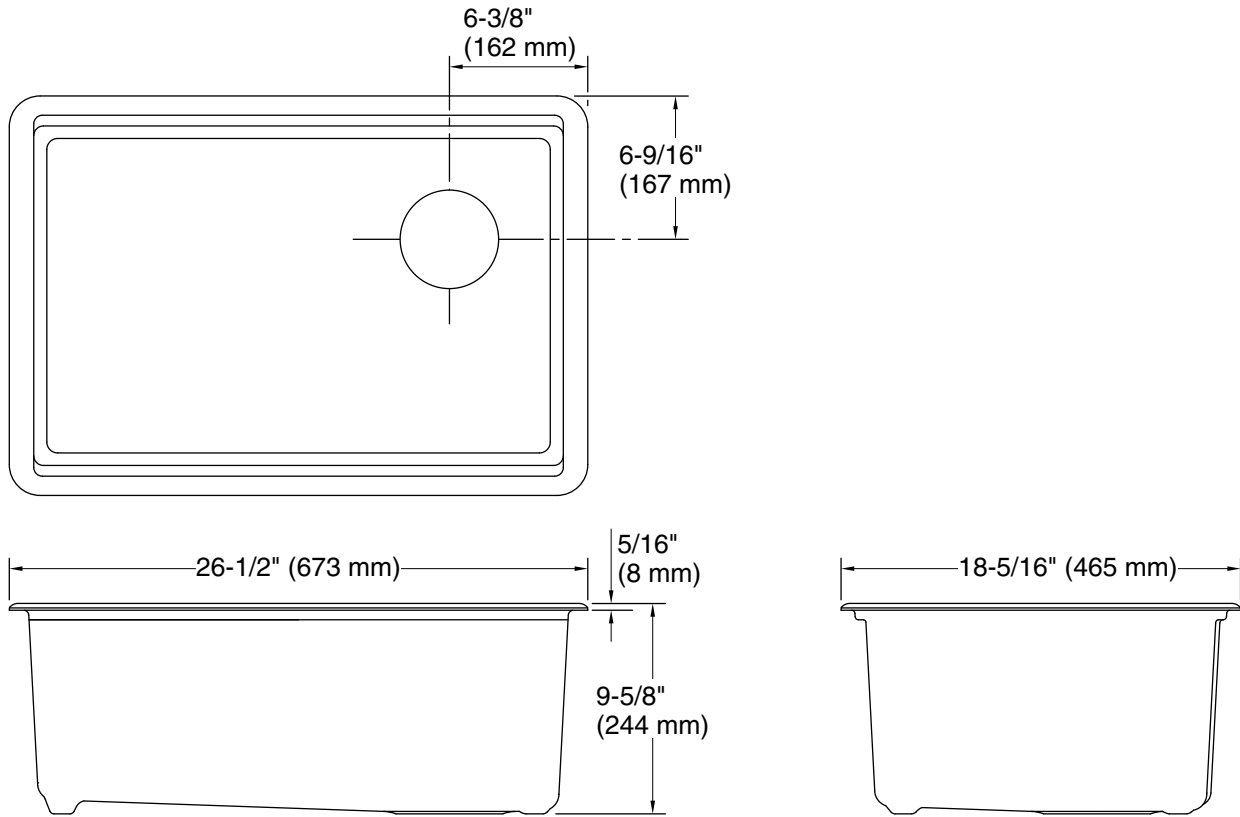

## Features

- 30" (762 mm) minimum base cabinet width
- Single large bowl
- 9" (229 mm) depth provides generous workspace
- Right rear drain placement increases workspace in the sink and storage space underneath
- Rounded 3/8" (10 mm) corners are easy to clean
- Matte finish offers rich, dimensional color
- All included accessories nest neatly together for easy storage when not in use
- Included accessories: cutting board, drain board, colander / drying rack, soaking bin with drain, stainless steel bottom sink rack
- Drain board, colander / drying rack, soaking bin with drain, and bottom sink rack are dishwasher-safe

## Technical Information

All product dimensions are nominal.

Basin configuration: Single Bowl  
Min. base cabinet width: 30" (762 mm)

Bowl area (Basin #1):  
Length: 24-1/4" (616 mm)  
Width: 15-9/16" (395 mm)  
Bowl depth: 9" (229 mm)  
Water depth: 9" (229 mm)