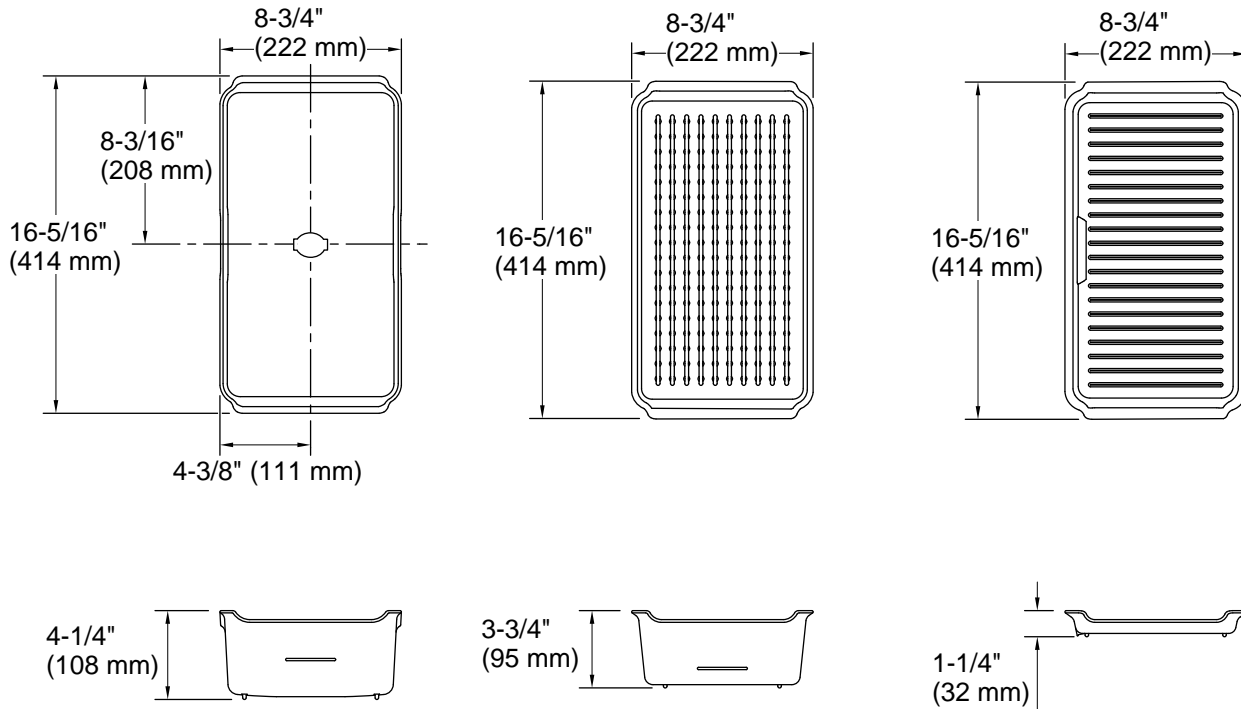

Technical Information

All product dimensions are nominal.

Material: Plastic

Notes

Install this product according to the installation instructions.