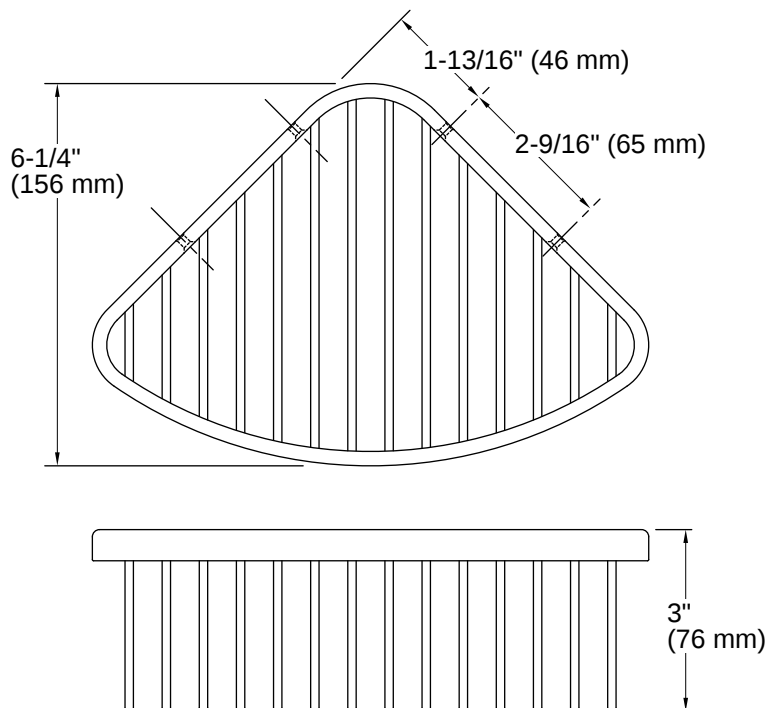

Installation

- Designed for corner installation
- Mounting hardware included

Installation Notes

Install this product according to the installation instructions.

Shower basket must be mounted to a brace between the wall studs.

The screws (provided) must be attached to ceramic tile, cement board, or a brace between the wall studs.

If mounting on ceramic tile, do not position the screw locations of the shower basket on a grout line.

Apply silicone sealant into the drilled holes before securing the shower basket to the finished surface. This will reduce the risk of water damage behind the finished surface.