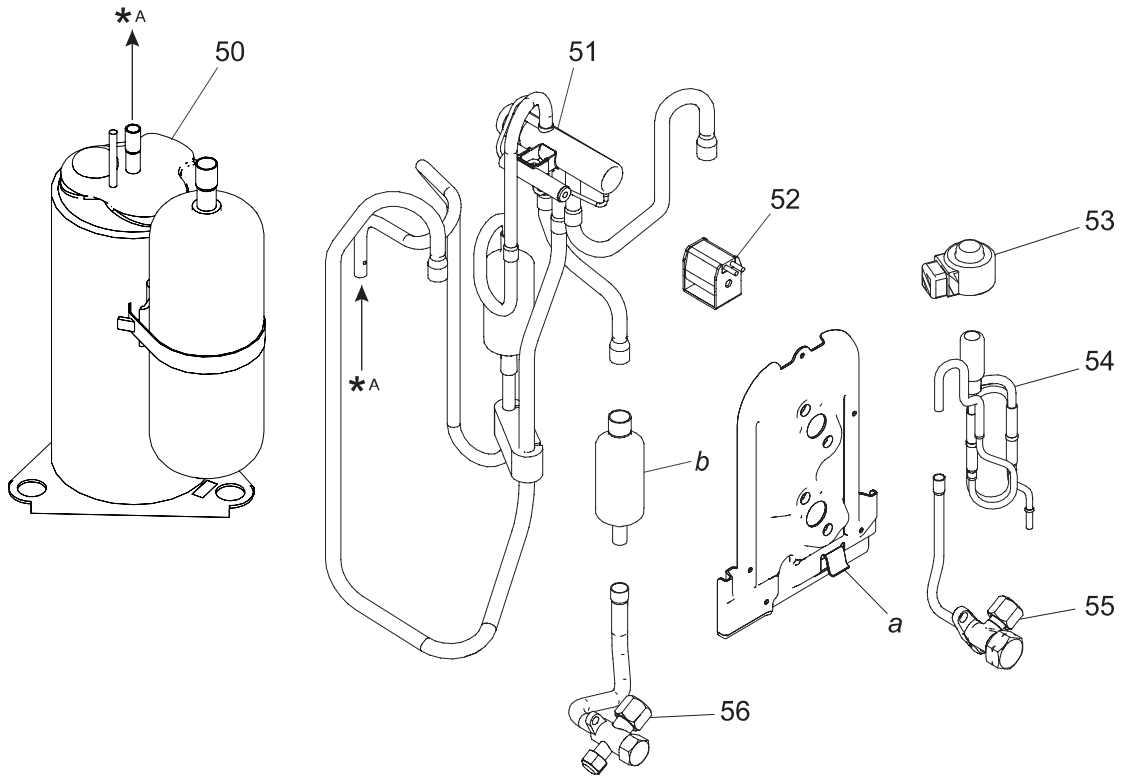

3. Outdoor unit parts list

3-1. Models: AOUG09LMAS1 and AOUG12LMAS1

■ Exterior parts and Chassis

TECHNICAL DATA
AND PARTS LIST

TECHNICAL DATA
AND PARTS LIST

Item no.	Part no.	Part name	Service part
1	9322556028	Top panel assy	◆
2	9377840004	Protective net	◆
3	9322552259	Cabinet right assy	◆
4	9384268006	Conduit cover	◆
5	9322570055	Switch cover assy	◆
6	9322138002	Thermistor holder	◆
7	9709684030	Main PCB (For 09 model)	◆
	9709684047	Main PCB (For 12 model)	◆
8	9900565060	Thermistor assy	◆
9	9900727062	Thermistor assy	◆
10	9900583019	Reactor assy	◆
11	9322418005	Heat sink	◆
12	9383720000	Drain cap assy	◆
13	9323550025	Base assy	◆
14	9322144003	Drain pipe	◆
15	9317903011	Emblem	◆
16	9384265005	Fan guard	◆
17	9322555199	Front panel assy	◆
18	9322136008	Propeller fan	◆
19	9603657017	Brushless motor	◆
20	9322553010	Motor bracket assy	◆
21	9322274021	Condenser total assy (For 09 model)	◆
	9322275004	Condenser total assy (For 12 model)	◆
a	—	Inverter assy	
b	—	Hair pin cushion	

Compressor

TECHNICAL DATA
AND PARTS LIST

TECHNICAL DATA
AND PARTS LIST

Item no.	Part no.	Part name	Service part
50	9384354006	Compressor assy	◆
51	9322444011	4-way valve assy	◆
52	9970110160	Solenoid	◆
53	9970173028	Expansion valve coil	◆
54	9322463029	Pulse motor valve assy	◆
55	9322474001	2-way valve assy	◆
56	9322475008	3-way valve assy	◆
57	9322535009	S-insulator B	◆
58	9322536020	S-insulator F	◆
59	9322537003	S-insulator H	◆
60	9323045002	S-insulator V	◆
a	—	Valve bracket	—
b	—	Muffler	—

TECHNICAL DATA
AND PARTS LISTTECHNICAL DATA
AND PARTS LIST