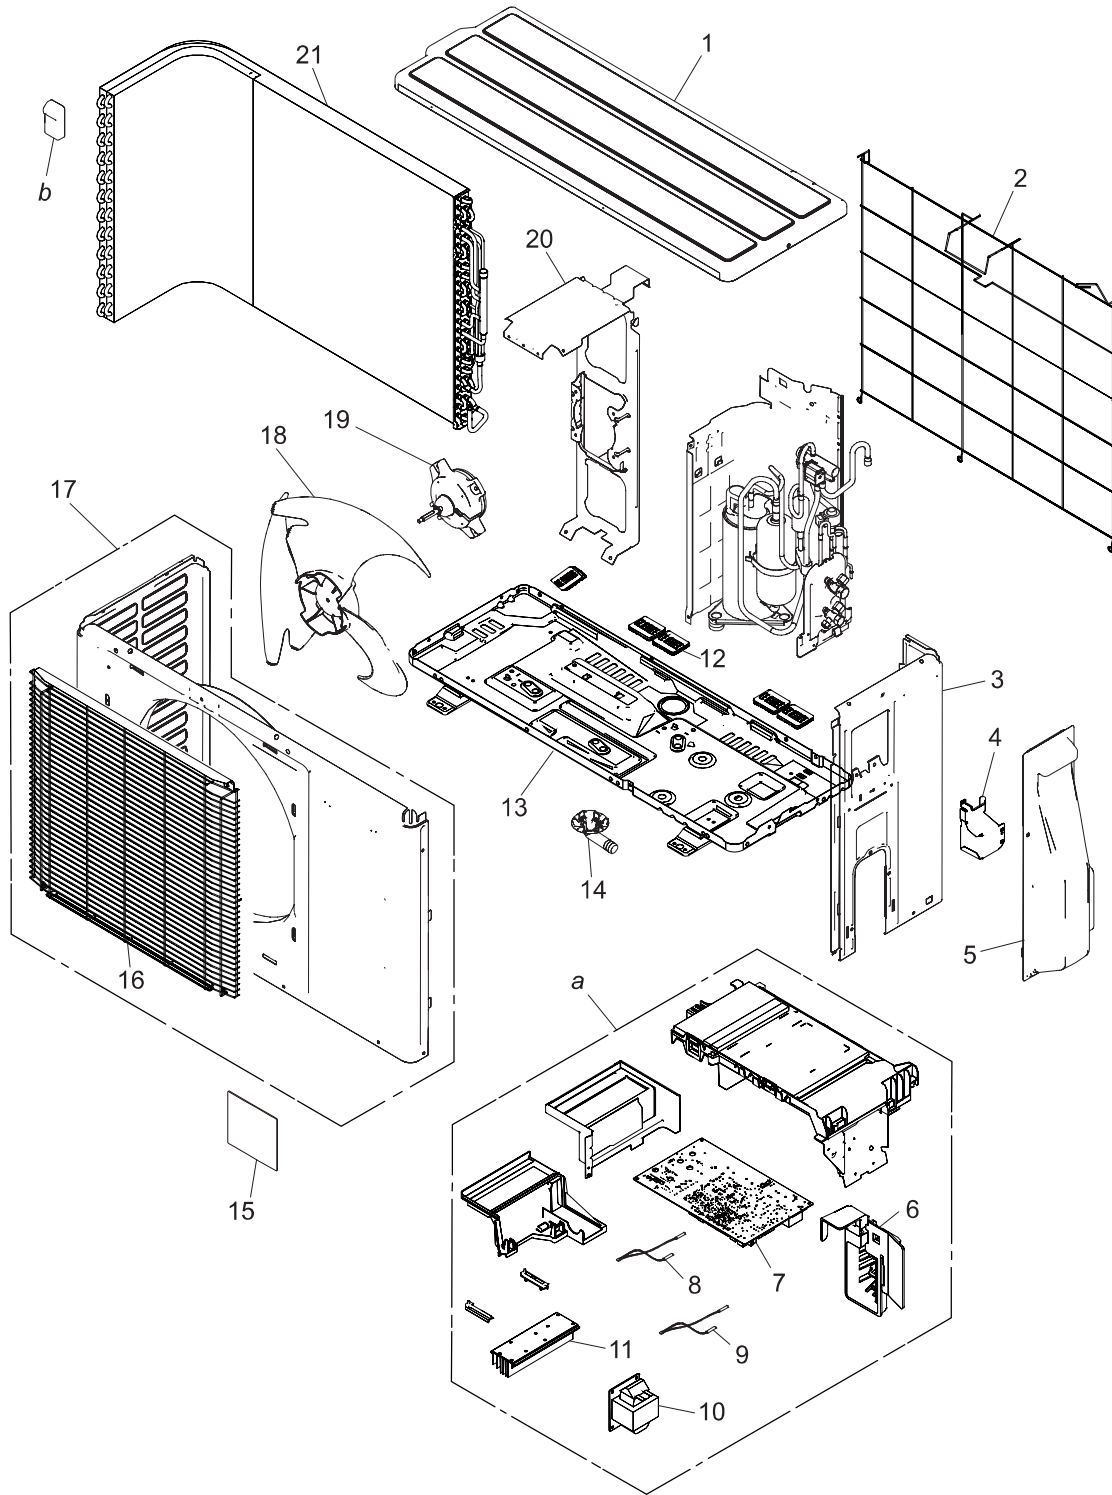

3. Outdoor unit parts list

3-1. Models: AOUG09LMAS1 and AOUG12LMAS1

■ Exterior parts and Chassis

TECHNICAL DATA
AND PARTS LIST

TECHNICAL DATA
AND PARTS LIST

Item no.	Part no.	Part name	Service part
1	9322556028	Top panel assy	◆
2	9377840004	Protective net	◆
3	9322552259	Cabinet right assy	◆
4	9384268006	Conduit cover	◆
5	9322570055	Switch cover assy	◆
6	9322138002	Thermistor holder	◆
7	9709684030	Main PCB (For 09 model)	◆
	9709684047	Main PCB (For 12 model)	◆
8	9900565060	Thermistor assy	◆
9	9900727062	Thermistor assy	◆
10	9900583019	Reactor assy	◆
11	9322418005	Heat sink	◆
12	9383720000	Drain cap assy	◆
13	9323550025	Base assy	◆
14	9322144003	Drain pipe	◆
15	9317903011	Emblem	◆
16	9384265005	Fan guard	◆
17	9322555199	Front panel assy	◆
18	9322136008	Propeller fan	◆
19	9603657017	Brushless motor	◆
20	9322553010	Motor bracket assy	◆
21	9322274021	Condenser total assy (For 09 model)	◆
	9322275004	Condenser total assy (For 12 model)	◆
a	—	Inverter assy	
b	—	Hair pin cushion	

Compressor

TECHNICAL DATA
AND PARTS LIST

TECHNICAL DATA
AND PARTS LIST

Item no.	Part no.	Part name	Service part
50	9384354006	Compressor assy	◆
51	9322444011	4-way valve assy	◆
52	9970110160	Solenoid	◆
53	9970173028	Expansion valve coil	◆
54	9322463029	Pulse motor valve assy	◆
55	9322474001	2-way valve assy	◆
56	9322475008	3-way valve assy	◆
57	9322535009	S-insulator B	◆
58	9322536020	S-insulator F	◆
59	9322537003	S-insulator H	◆
60	9323045002	S-insulator V	◆
a	—	Valve bracket	—
b	—	Muffler	—