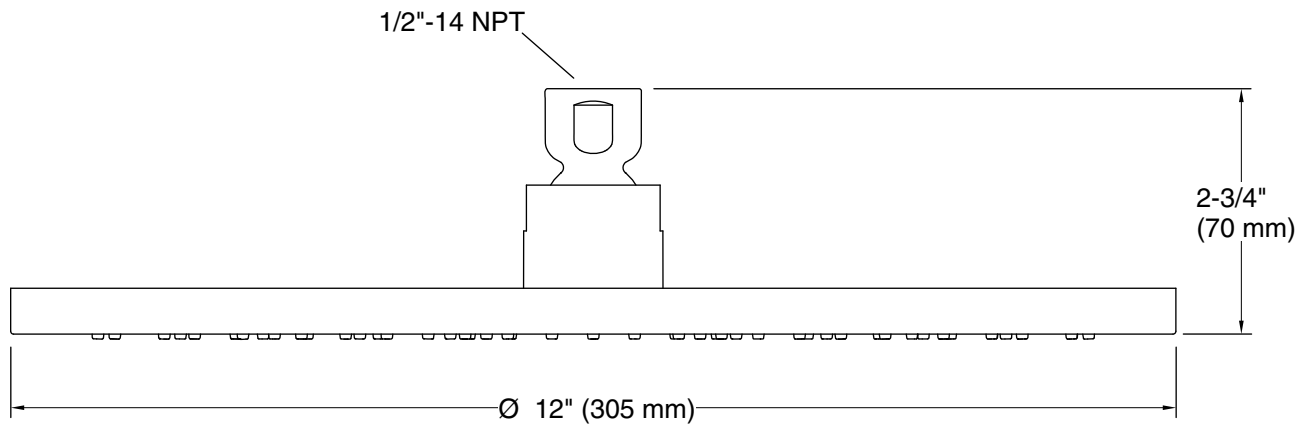

**Technical Information**

All product dimensions are nominal.

**Showerhead/Body Spray:**

Rated maximum flow: 2.5 gal/min (9.5 l/min)

**Notes**

Install this product according to the installation guide.