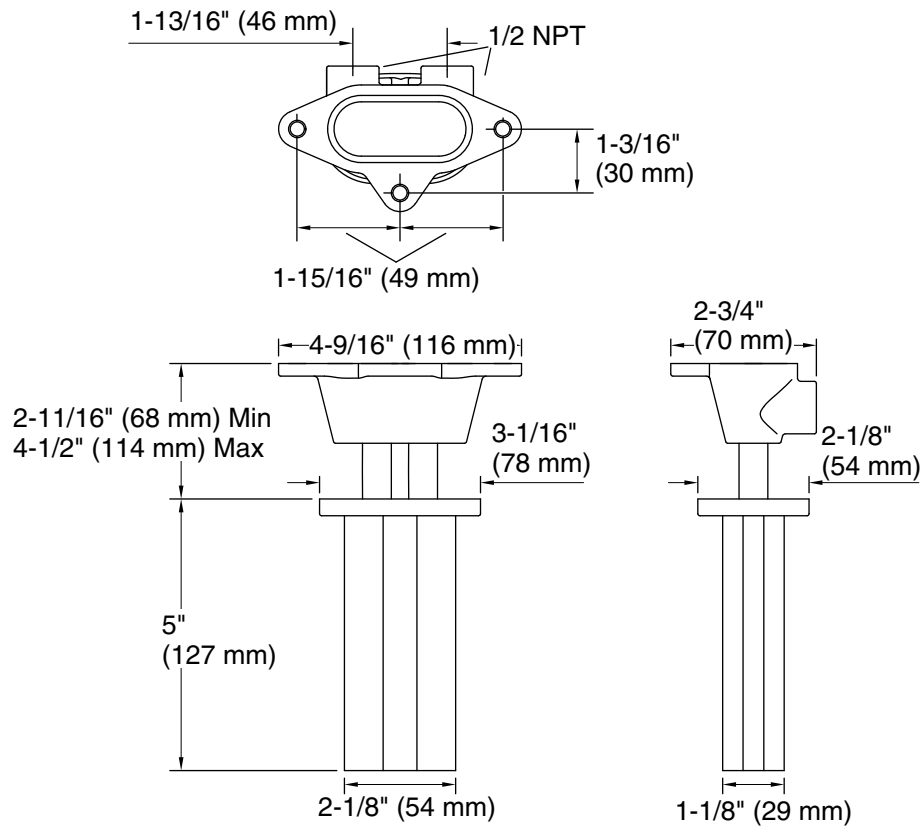

KOHLER® Faucets 5" ceiling-mount two-function rainhead arm and flange

Statement®
K-26325

Features

- Compatible only with two-function rainheads
- 5" (127 mm) rainhead arm

Material

- Brass construction ensures durability and reliability
- KOHLER® finishes resist corrosion and tarnishing

6-10-2024 20:42 - US

THE BOLD LOOK
OF **KOHLER®**

KOHLER[®] Faucets 5" ceiling-mount two-function rainhead arm and flange

Statement[®]

K-26325

Technical Information

All product dimensions are nominal.

1-800-4KOHLER (1-800-456-4537)