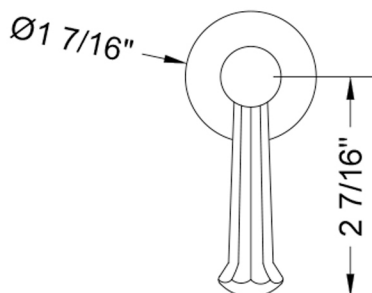

Toilet Tank Trip Lever to Fit Kohler

Model #: 9131-

FEATURES:

- Replacement for Kohler K-9131 and K-3324
- Brass arm, spud and handle
- Fits Kohler Model: Kathryn
- Not available in ULB

AVAILABLE FINISHES:

SPECIFICATION DRAWING:

FRONT VIEW

SIDE VIEW