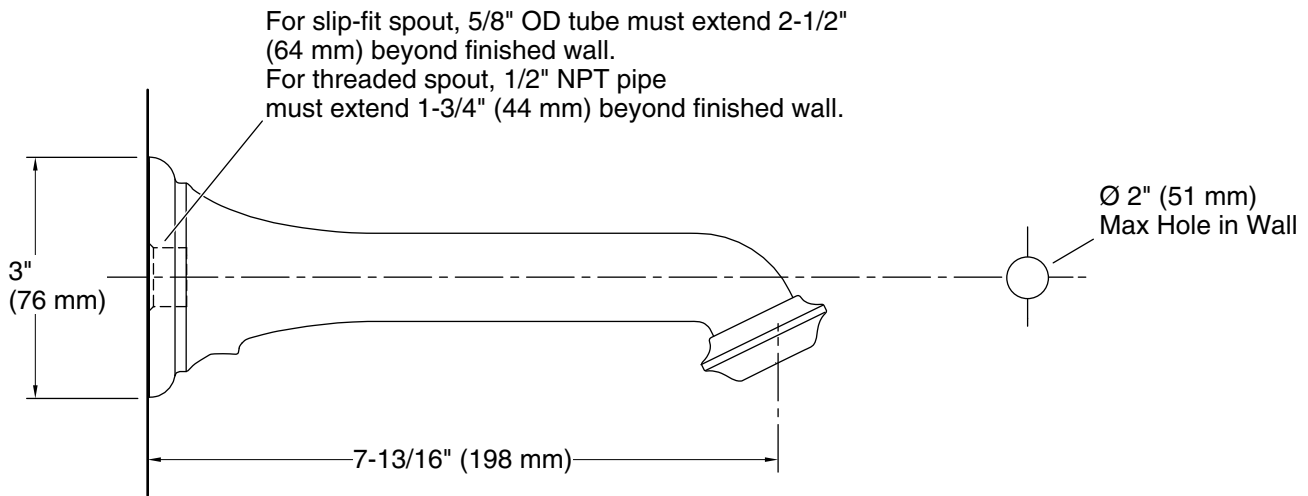

Features

- Metal construction

Installation

- Wall-mount installation with slip-fit connection and NPT threads

Recommended Products/Accessories

- K-23723 Faucet cleaner
- K-72567 18" Towel Bar
- K-72568 24" Towel Bar
- K-72570 24" Double Towel Bar
- K-72571 Towel Ring
- K-72572 Robe Hook
- K-72573 Pivoting toilet paper holder
- K-72576 Toilet paper carriage

Technical Information

All product dimensions are nominal.

Drain included: No

Spout:

Spout reach: 7-13/16" (198 mm)

Handshower:

Rated maximum flow: 0 gal/min (0 l/min)

Notes