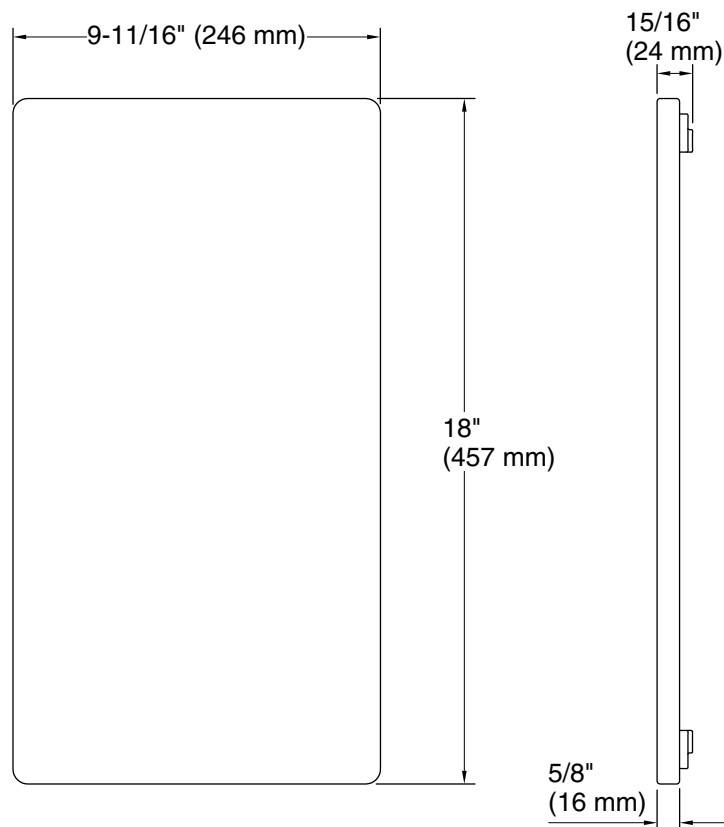

Technical Information

All product dimensions are nominal.

Material: Marble

Notes

Install this product according to the installation instructions.