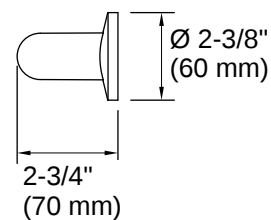

Installation

- Installation template and tools included

Installation Notes

Install this product according to the installation instructions.

WARNING: Risk of personal injury. The wall plates on the grab bar must be mounted to a brace between the wall studs. This will ensure that the weight of the user is adequately supported.

ADA compliant when installed to the specific requirements of these regulations.