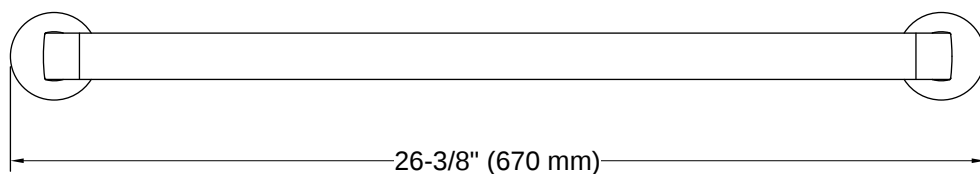

Installation

- Installation template and tools included

Installation Notes

Install this product according to the installation instructions.

WARNING: Risk of personal injury. The wall plates on the grab bar must be mounted to a brace between the wall studs. This will ensure that the weight of the user is adequately supported.

ADA compliant when installed to the specific requirements of these regulations.