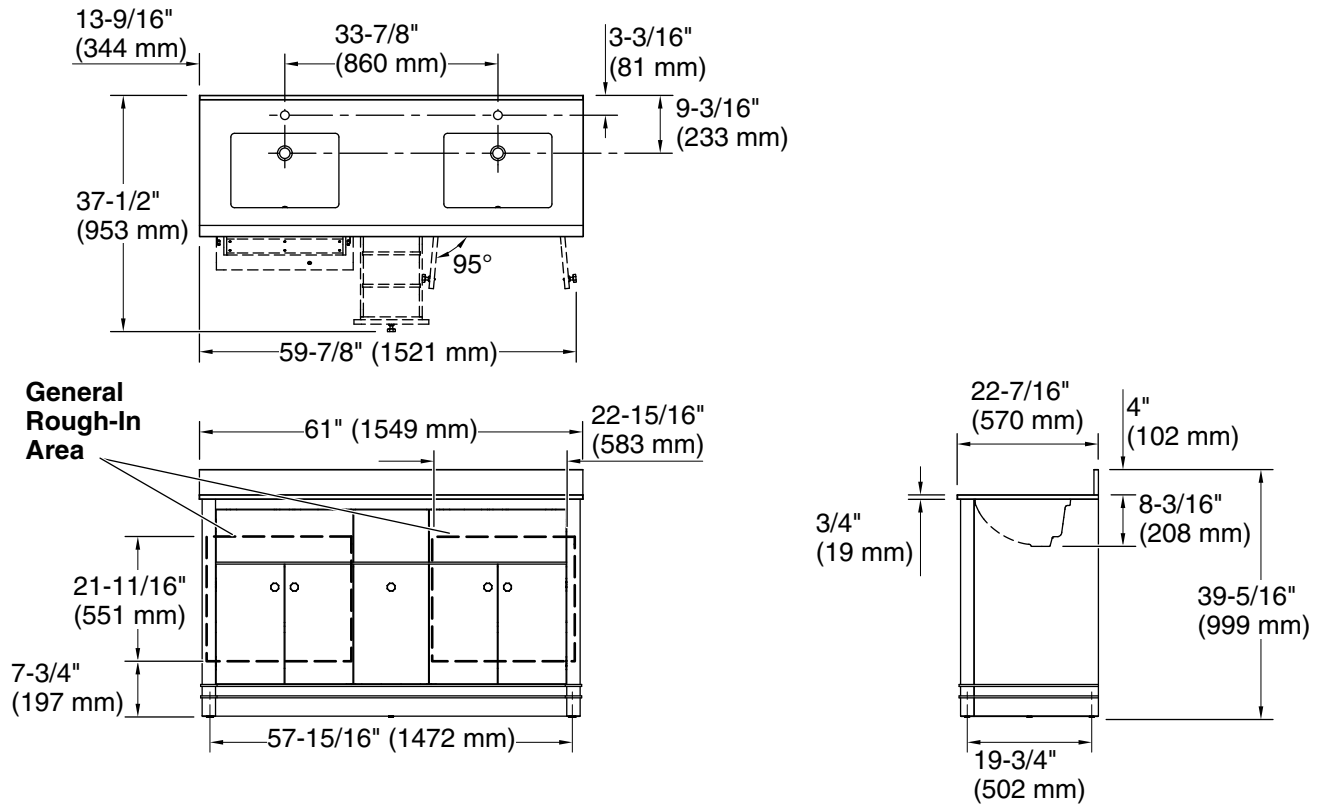

Technical Information

All product dimensions are nominal.

Lighting included: No

Notes

Install this product according to the installation instructions.