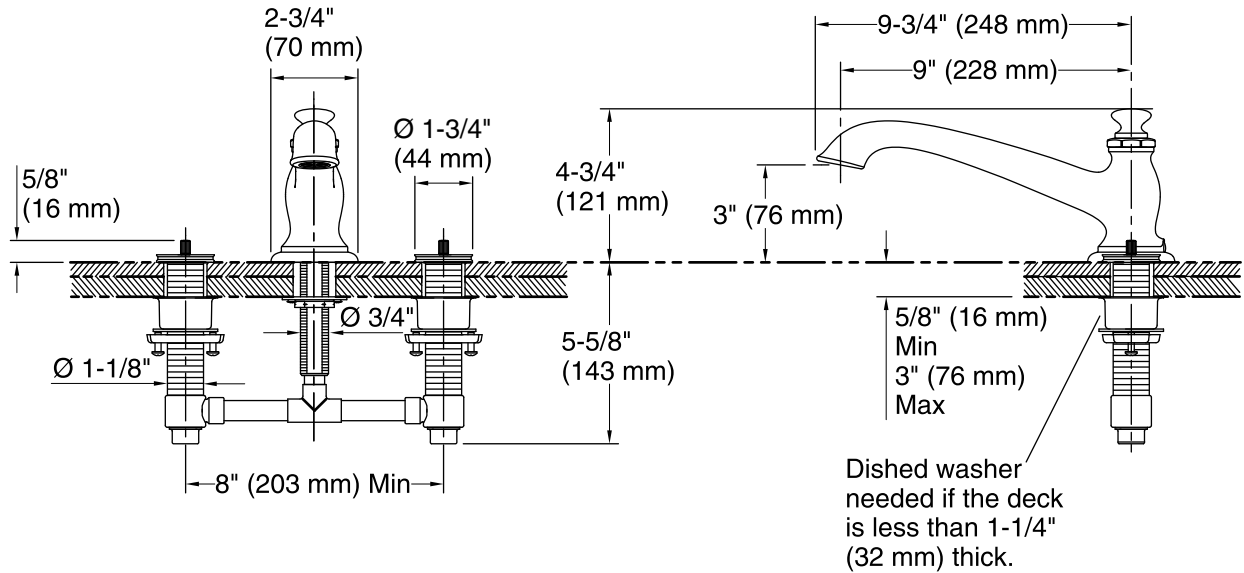

Features

- 9" (229 mm) spout reach.
- 3" (76 mm) high non-diverter spout.
- Variety of handle style options. (sold separately)

Material

- Brass construction.

Installation

- Finished deck-mount installation only.

Required Products/Accessories

K-T98071-3M Deck-mount Bath Faucet Trim

or

K-T98071-4 Deck-mount Bath Faucet Trim

or

K-T98071-9M Bath- or Deck-Mount Handles

Codes/Standards

ASME A112.18.1/CSA B125.1

Technical Information

All product dimensions are nominal.

Spout:

Spout reach: 9" (229 mm)

Notes

IMPORTANT! Artifacts deck-mount handles are only compatible with the valve included with the Artifacts deck-mount faucets. Do not install to a K-300 bath valve.