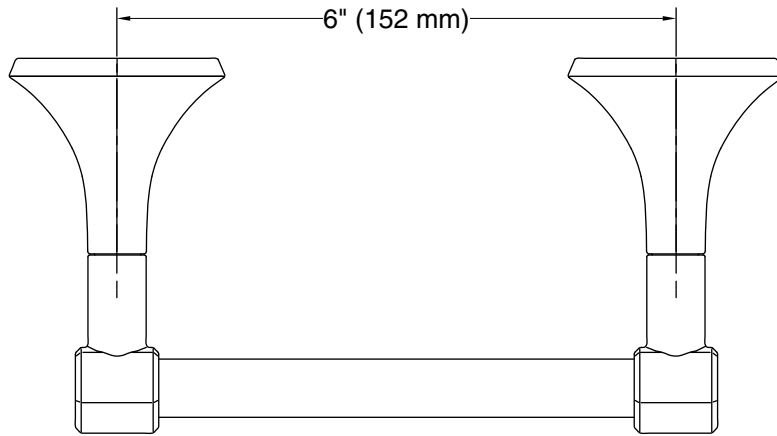

Features

- Pivoting holder makes changing toilet paper quick and simple
- Part of the Occasion bathroom faucet and accessory collection

Material

- Premium metal construction for durability and reliability
- KOHLER® finishes resist corrosion and tarnishing

Technical Information

All product dimensions are nominal.

Material: Zinc