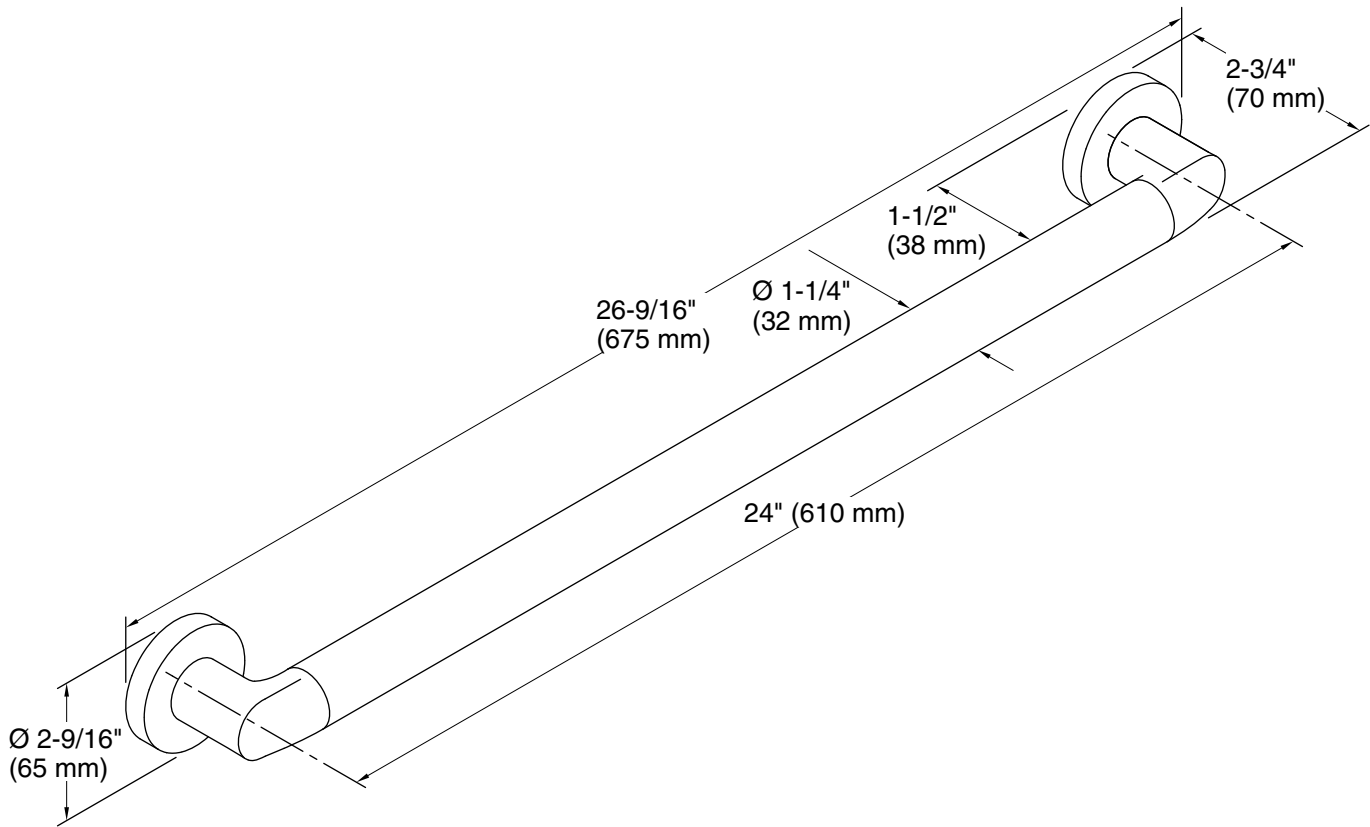

## Technical Information

All product dimensions are nominal.

Installation Type: Wall-mount

Material: Zinc, Stainless Steel