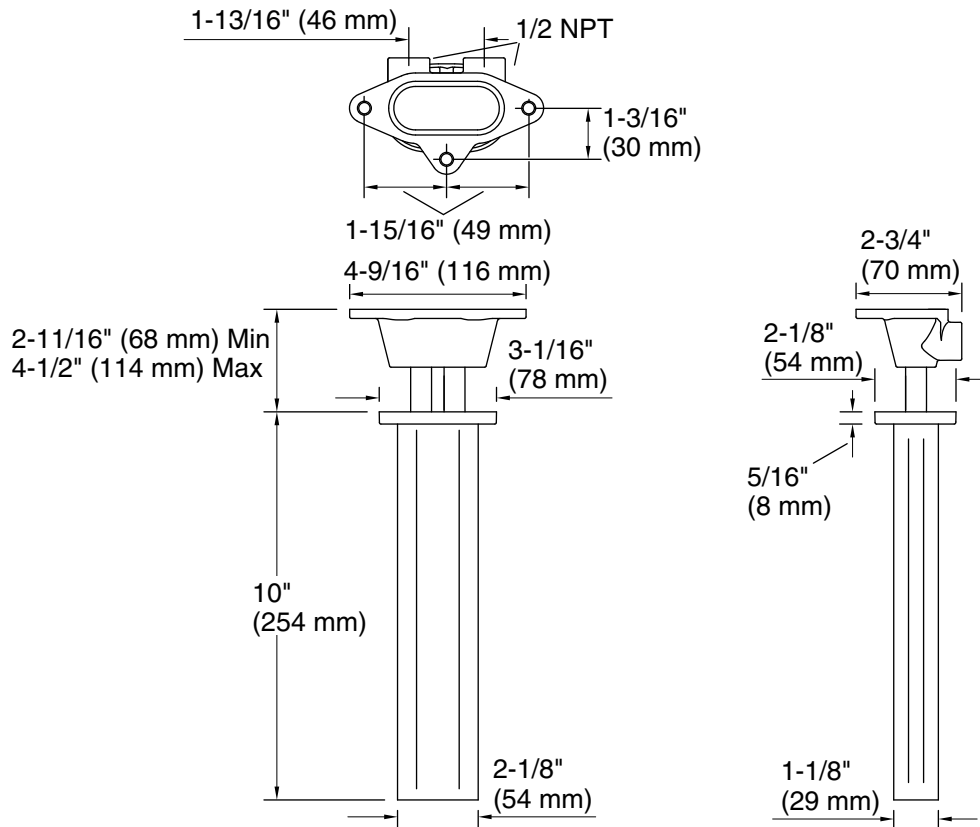

Features

- Compatible only with two-function rainheads
- 10" (254 mm) rainhead arm

Material

- Brass construction ensures durability and reliability
- KOHLER finishes resist corrosion and tarnishing

Installation

- 1/2-14 NPT inlet threads
- Outlet connections slip-fit to rainhead
- Ceiling-mount

Required Products/Accessories

- K-26295 Oblong 14" two-function rainhead, 2.5 gpm
- or
- K-26297 Oblong 18" two-function rainhead, 2.5 gpm

Technical Information

All product dimensions are nominal.