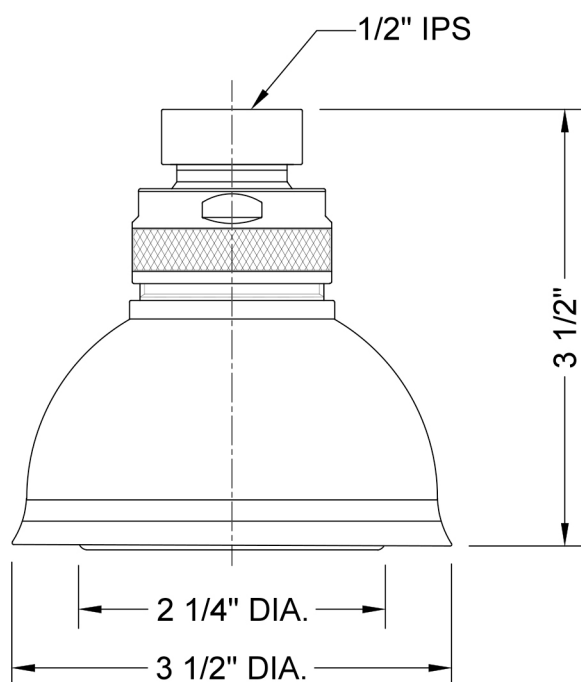

## Ambra Showerhead

**Model #: S188-**

### FEATURES:

- 5 function showerhead
- 1/2" IPS adjustable brass ball joint to adjust angle of showerhead
- Available flow rates: 2.5, 2.0, 1.75 & 1.5 GPM

### SPECIFICATION DRAWING: