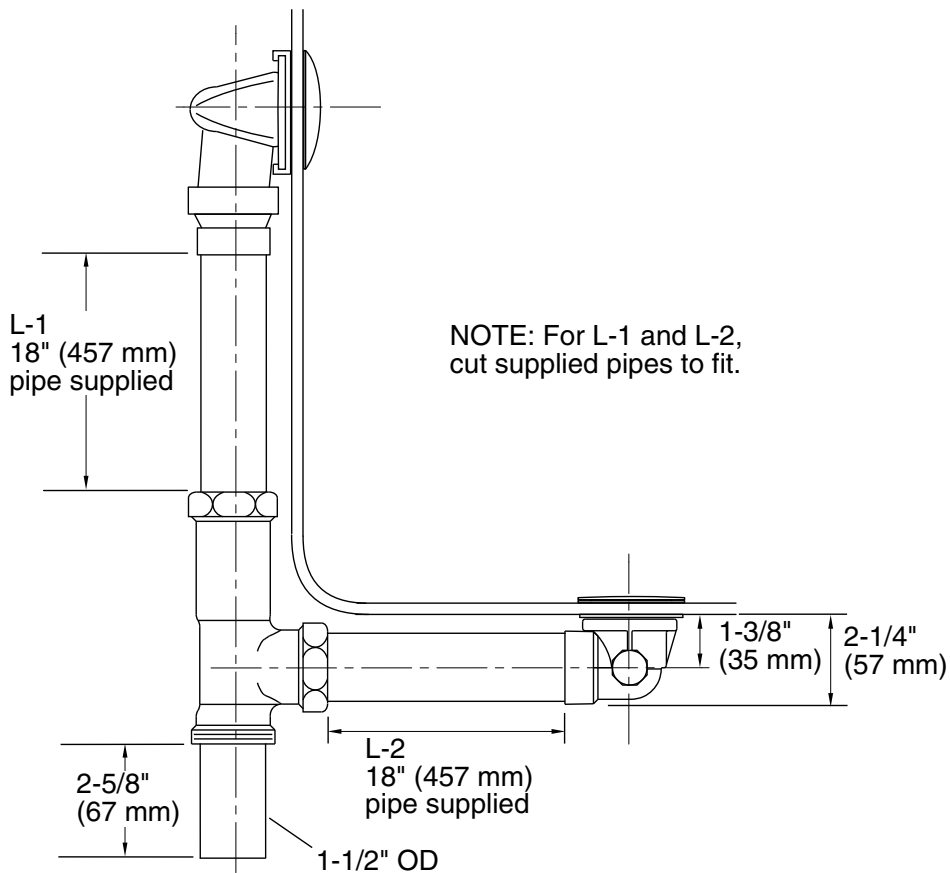

Features

- No internal linkages, reducing the chance of clogs in the overflow pipe
- Swivel-ball joint construction for easy installation
- Includes toe-activated closing, and brass tee and pipe
- For use with Elevance™, Archer™, Underscore™, Rêve™, and Parity™ baths and whirlpools

Technical Information

All product dimensions are nominal.