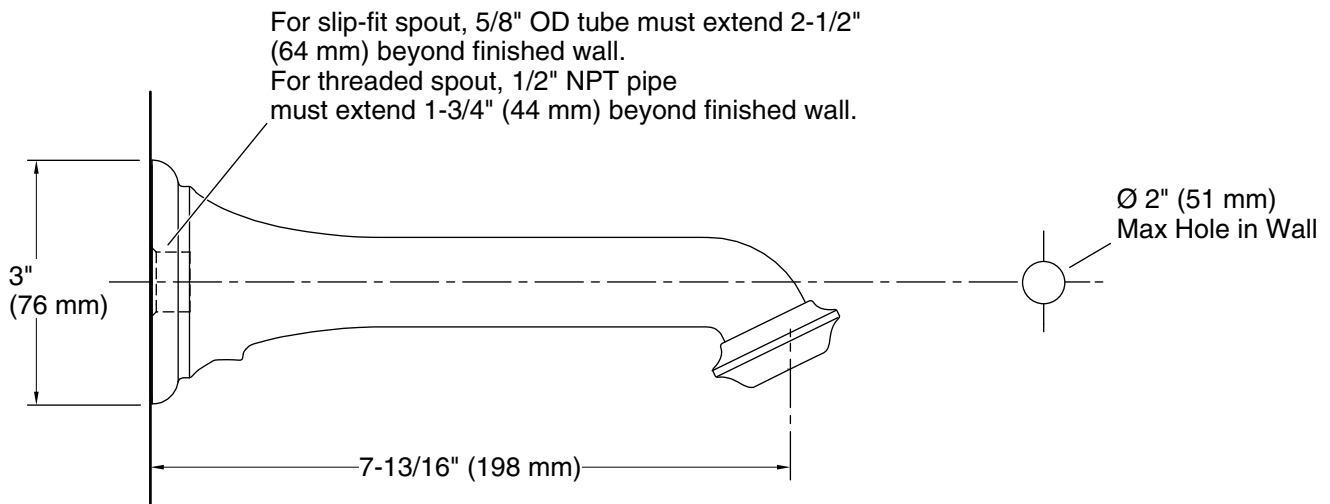

Features

- Metal construction

Installation

- Wall-mount installation with slip-fit connection and NPT threads

Recommended Products/Accessories

- K-23723 Faucet cleaner
- K-72567 18" Towel Bar
- K-72568 24" Towel Bar
- K-72570 24" Double Towel Bar
- K-72571 Towel Ring
- K-72572 Robe Hook
- K-72573 Pivoting toilet paper holder
- K-72576 Toilet paper carriage

Technical Information

All product dimensions are nominal.

Spout:

Spout reach: 8-7/16" (214 mm)

Notes

Install this product according to the installation guide.