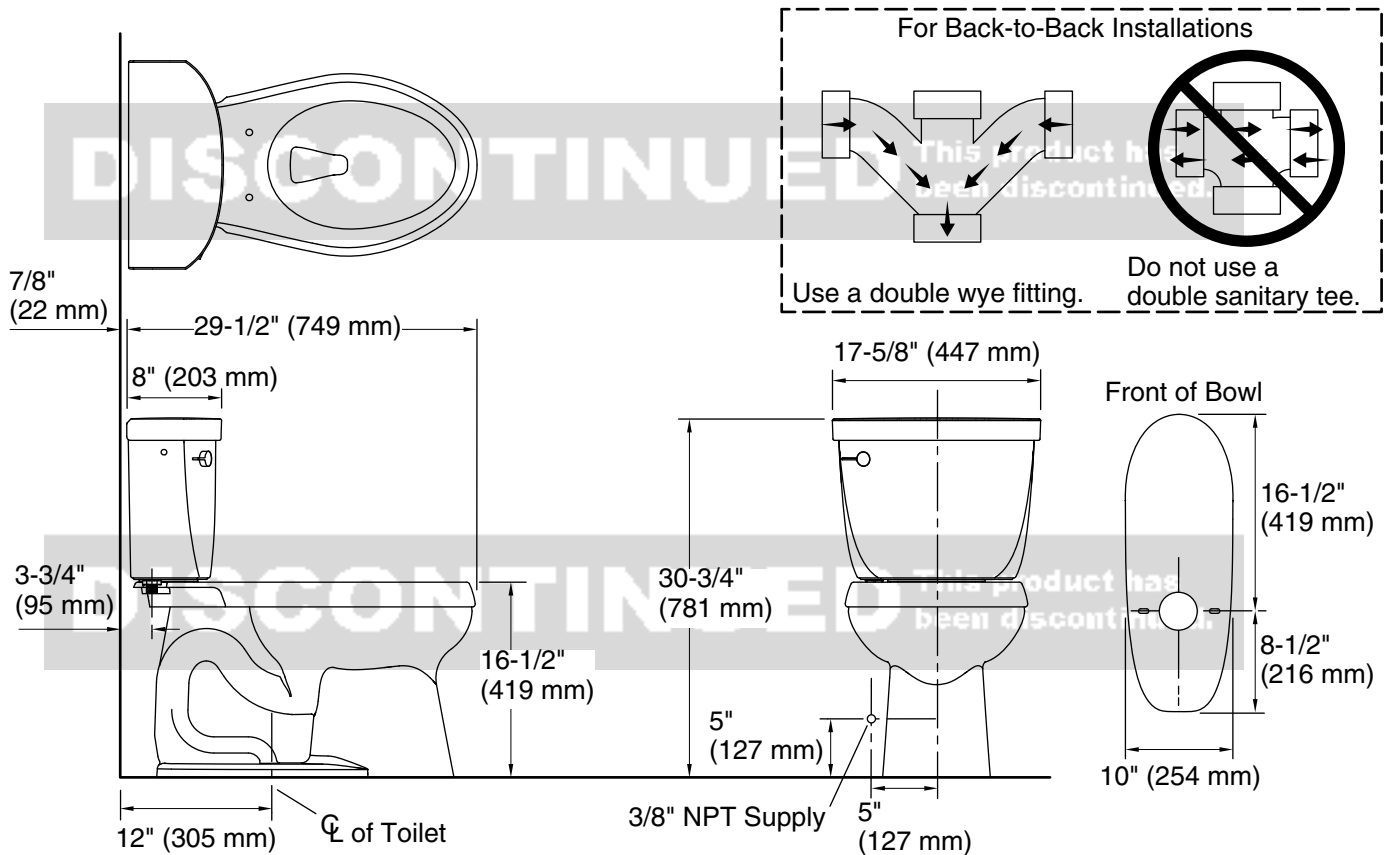

Features

- Two-piece design
- Elongated bowl offers added room and comfort
- Comfort Height® feature offers chair-height seating that makes sitting down and standing up easier for most adults
- 1.6 gpf (6.0 lpf)
- Left-hand Polished Chrome trip lever
- Combination consists of the K-4309 bowl and the K-4418 tank
- Coordinates with other products in the Cimarron collection
- AquaPiston® canister optimizes the flow out of the tank, harnessing gravity and the natural powerful reducing cascade of water to increase the power and effectiveness of the flush
- Easy-to-flush canister design requires less force to actuate than a 3" (76 mm) flapper, and has 90% less exposed seal material which resists conditions that cause wear, tear, shrinkage and swelling
- AquaPiston® canister optimizes the flow out of the tank, harnessing gravity and the natural powerful reducing cascade of water to increase the power and effectiveness of the flush

ADA CSA B651 OBC

Codes/Standards

ASME A112.19.2/CSA B45.1
ADA
ICC/ANSI A117.1
CSA B651
OBC

Installation

- Standard 12" (305 mm) rough-in
- DryLock® system saves installation time and helps prevent water leakage
- Seat and supply line sold separately

KOHLER® Toilets and Seats Limited Warranty

See website for detailed warranty information.

Technical Information

All product dimensions are nominal.

Toilet type:	Floor-mount
Waste Outlet:	Floor
Bowl shape:	Elongated
Flush type:	AquaPiston
Trap passageway:	2-1/8" (54 mm)
Water surface size:	10-1/2" x 7-1/8" (267 mm x 181 mm)
Rim to water surface:	6-1/8" (156 mm)
Rough-in:	12" (305 mm)
Seat-mounting holes:	5-1/2" (140 mm)

Notes

Install this product according to the installation instructions.

For back-to-back toilet installations: Use only a 45° double wye fitting.

ADA, OBC, CSA B651 compliant when installed to the specific requirements of these regulations.