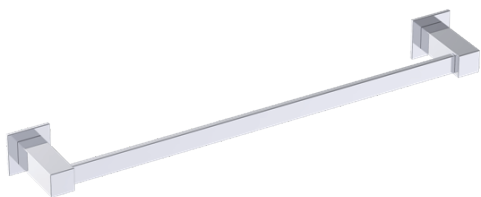

Includes Rosette : 40X4mm  
Without Rosette

With Rosette

### TOWEL BAR 9"

277109

**PRODUCT NAME:** LISBON TOWEL BAR 9"

**PRODUCT CODE:** 277109

**MATERIAL:** All-brass construction

**STOCKED FINISHES:**

Polished Chrome (99)  
Brushed Nickel (81)  
Polished Nickel (68)  
Matte Black (48)

## LISBON COLLECTION

Large Square Rosette  
277SQLG 45X12mm

Small Round Rosette  
137RDSM 40X4mm

Large Round Rosette  
137RDLG 48X10mm

NOTE: Dimensions and specifications are subject to change without notice.