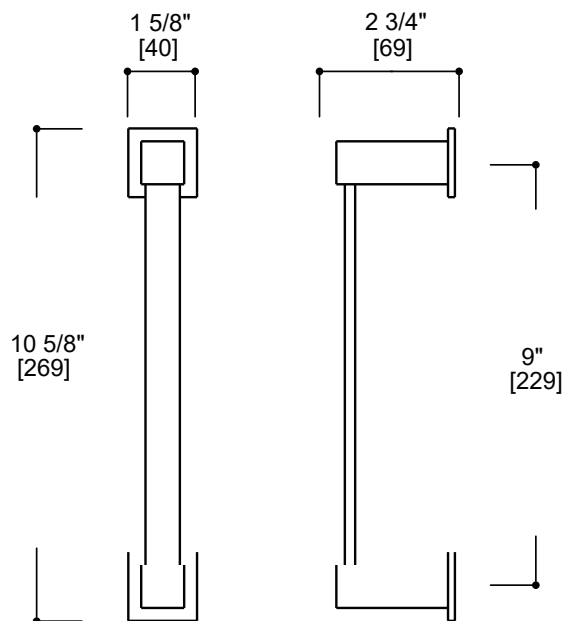

NOTE: Dimensions and specifications are subject to change without notice.