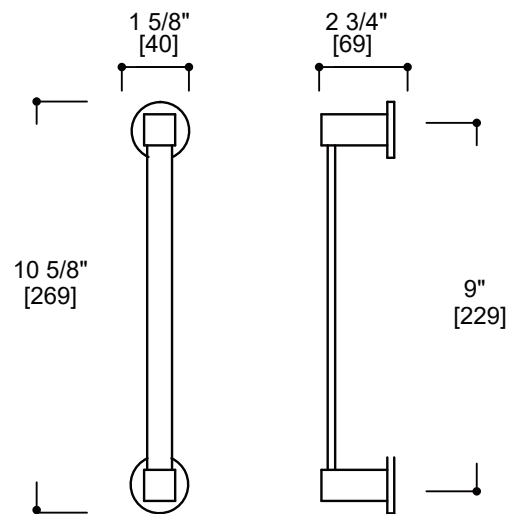

Includes Rosette : 40X4mm  
Without Rosette

With Rosette

### TOWEL BAR 9"

277109

**PRODUCT NAME:** LISBON TOWEL BAR 9"

**PRODUCT CODE:** 277109

**MATERIAL:** All-brass construction

**STOCKED FINISHES:**

Polished Chrome (99)  
Brushed Nickel (81)  
Polished Nickel (68)  
Matte Black (48)

## LISBON COLLECTION

Large Square Rosette  
277SQLG 45X12mm

Small Round Rosette  
137RDSM 40X4mm

Large Round Rosette  
137RDLG 48X10mm

NOTE: Dimensions and specifications are subject to change without notice.