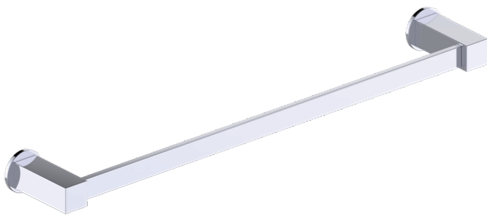

Includes Rosette : 40X4mm  
Without Rosette

With Rosette

### TOWEL BAR 9"

277109

**PRODUCT NAME:** LISBON TOWEL BAR 9"

**PRODUCT CODE:** 277109

**MATERIAL:** All-brass construction

**STOCKED FINISHES:**

Polished Chrome (99)  
Brushed Nickel (81)  
Polished Nickel (68)  
Matte Black (48)

## LISBON COLLECTION

Large Square Rosette  
277SQLG 45X12mm

Small Round Rosette  
137RDSM 40X4mm

Large Round Rosette  
137RDLG 48X10mm

NOTE: Dimensions and specifications are subject to change without notice.