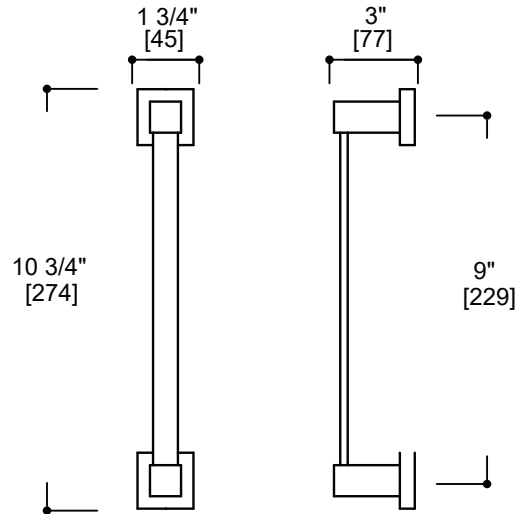

Includes Rosette : 40X4mm  
Without Rosette

With Rosette

### TOWEL BAR 9"

277109

**PRODUCT NAME:** LISBON TOWEL BAR 9"

**PRODUCT CODE:** 277109

**MATERIAL:** All-brass construction

**STOCKED FINISHES:**

Polished Chrome (99)  
Brushed Nickel (81)  
Polished Nickel (68)  
Matte Black (48)

## LISBON COLLECTION

Large Square Rosette  
277SQLG 45X12mm

Small Round Rosette  
137RDSM 40X4mm

Large Round Rosette  
137RDLG 48X10mm

NOTE: Dimensions and specifications are subject to change without notice.