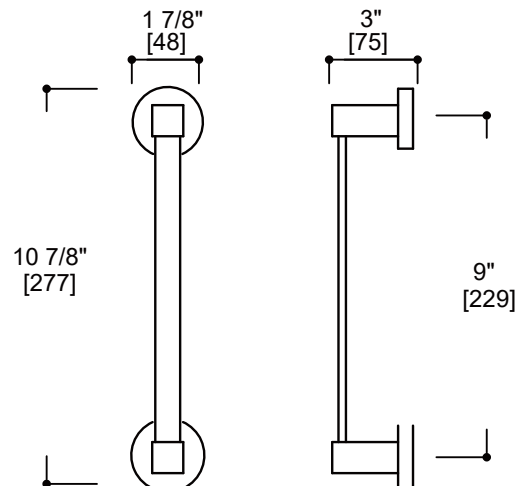

Includes Rosette : 40X4mm  
Without Rosette

With Rosette

### TOWEL BAR 9"

277109

**PRODUCT NAME:** LISBON TOWEL BAR 9"

**PRODUCT CODE:** 277109

**MATERIAL:** All-brass construction

**STOCKED FINISHES:**

Polished Chrome (99)  
Brushed Nickel (81)  
Polished Nickel (68)  
Matte Black (48)

## LISBON COLLECTION

Large Square Rosette  
277SQLG 45X12mm

Small Round Rosette  
137RDSM 40X4mm

Large Round Rosette  
137RDLG 48X10mm

NOTE: Dimensions and specifications are subject to change without notice.