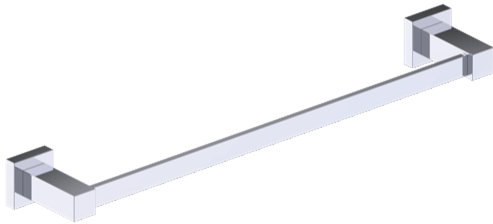

Includes Rosette : 40X4mm  
Without Rosette

With Rosette

### TOWEL BAR 9"

277109

**PRODUCT NAME:** LISBON TOWEL BAR 9"

**PRODUCT CODE:** 277109

**MATERIAL:** All-brass construction

**STOCKED FINISHES:**

Polished Chrome (99)  
Brushed Nickel (81)  
Polished Nickel (68)  
Matte Black (48)

## LISBON COLLECTION

Large Square Rosette  
277SQLG 45X12mm

Small Round Rosette  
137RDSM 40X4mm

Large Round Rosette  
137RDLG 48X10mm

NOTE: Dimensions and specifications are subject to change without notice.