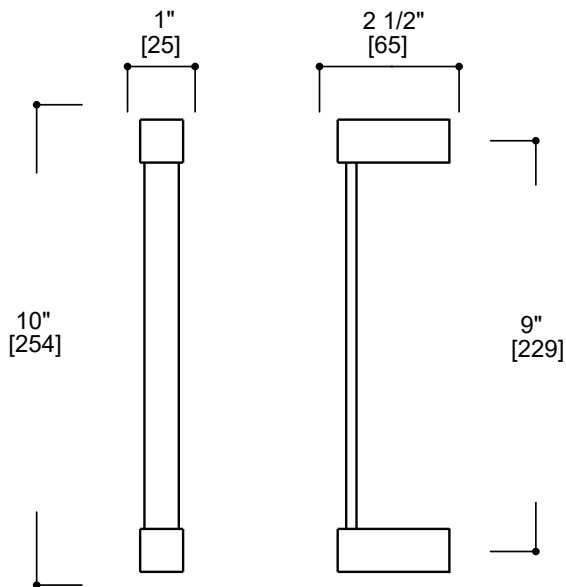

NOTE: Dimensions and specifications are subject to change without notice.