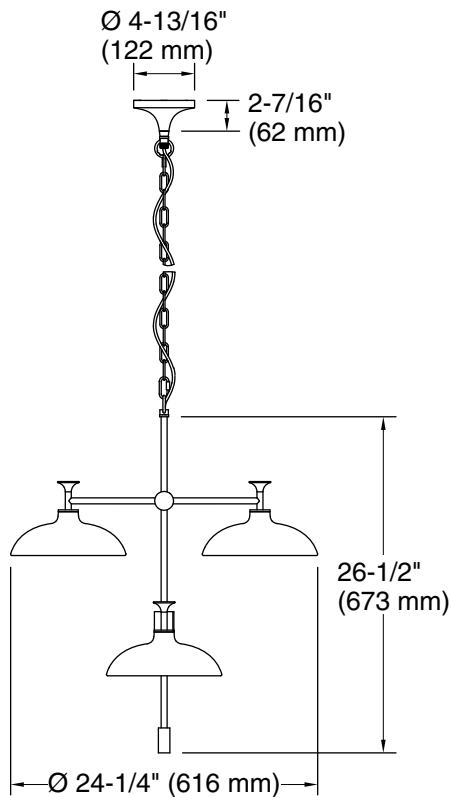

Required Electrical Service

One circuit required.

120 V, 2 A, 60 Hz

Technical Information

All product dimensions are nominal.

Material:	Steel, Aluminum, Glass
Number of Lights:	4
Lighting Type:	Socket-based
Socket Type:	E-12 Candelabra
Number of Shades:	4
Shade Type:	Glass - clear
Hanging Type:	Chain
Height:	35-1/4" (895 mm) - 89-1/4" (2267 mm)