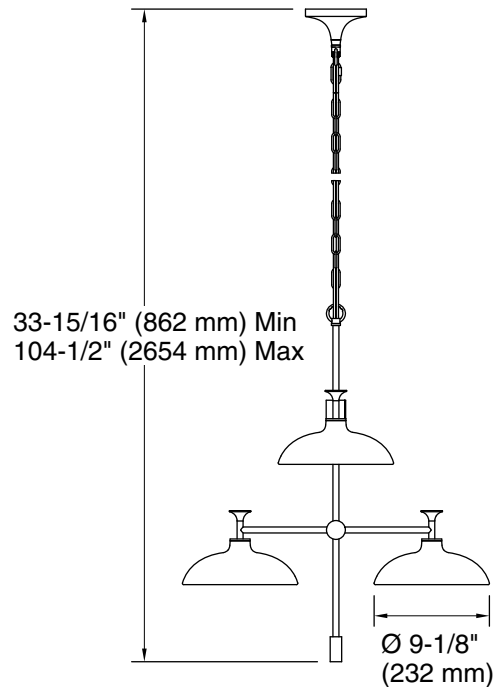

Required Electrical Service

One circuit required.

120 V, 2 A, 60 Hz

Technical Information

All product dimensions are nominal.

Material:	Steel, Aluminum, Glass
Number of Lights:	4
Lighting Type:	Socket-based
Socket Type:	E-12 Candelabra
Number of Shades:	4
Shade Type:	Glass - clear
Hanging Type:	Chain
Height:	35-1/4" (895 mm) - 89-1/4" (2267 mm)