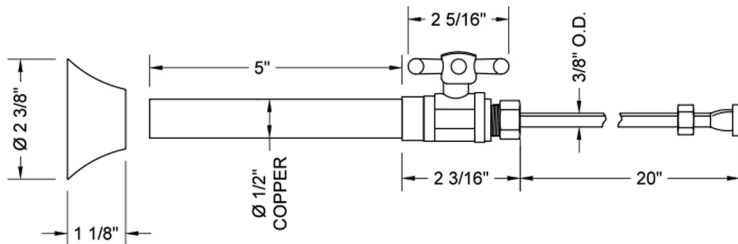

Quarter Turn Straight Pattern 1/2" Copper (Sweat Fit) x 3/8" O.D. Toilet Supply Kit with Standard Cross Handle, 20" Supply Tube, Escutcheon

Model #: 631-72-

FEATURES:

- All kit components are available separately
- Not available in ULB

SPECIFICATION DRAWING:

COMPONENTS	
DESCRIPTION	QTY:
STRAIGHT VALVE - STANDARD CROSS HANDLE	1
20" X 3/8" O.D. SUPPLY TUBE	1
ESCUTCHEON	1
PLASTIC FILL VALVE COUPLING NUT	1

AVAILABLE HANDLES: