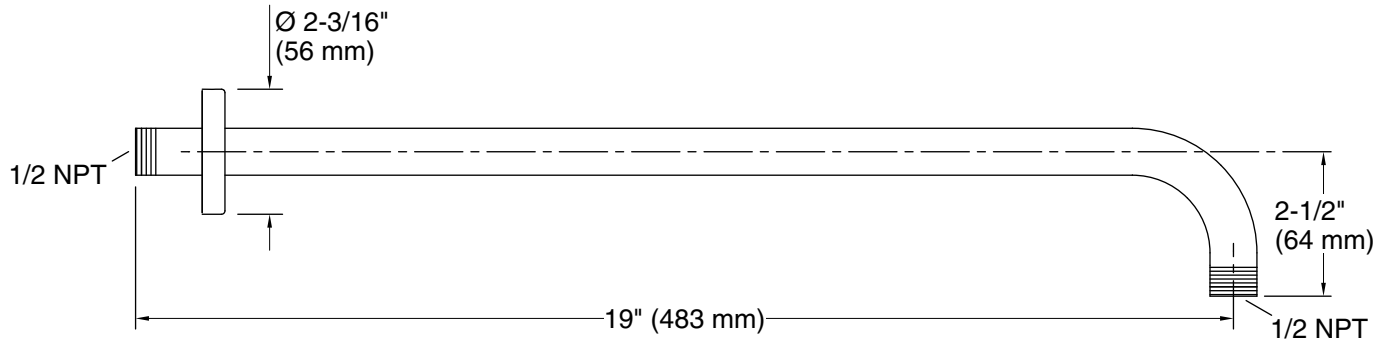

Features

- Compatible only with single-function rainheads

Material

- Brass construction ensures durability and reliability
- KOHLER finishes resist corrosion and tarnishing

Installation

- 1/2 -14 NPT connection
- Wall-mount

Technical Information

All product dimensions are nominal.