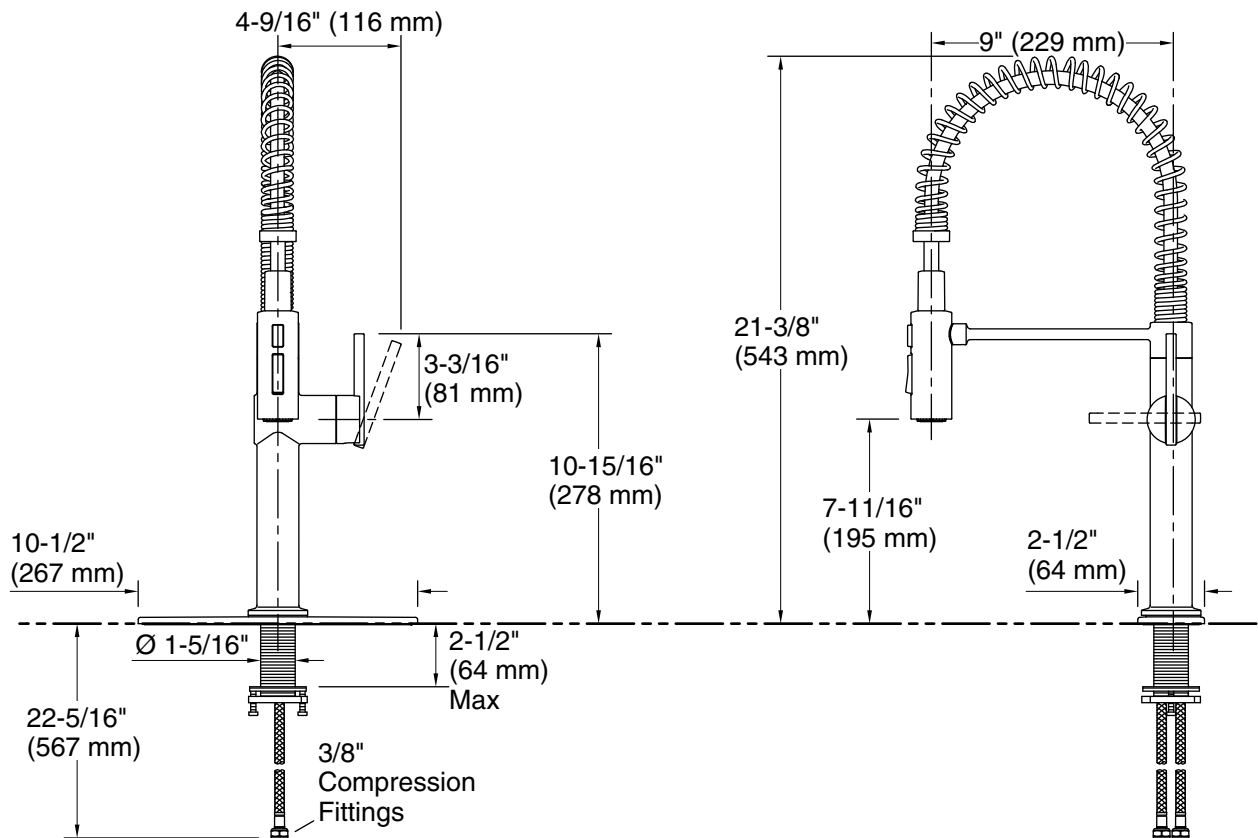

Optional Products/Accessories

- K-22071 Three-hole kitchen faucet escutcheon

ADA **CSA B651**

Codes/Standards

ASME A112.18.1/CSA B125.1
 NSF/ANSI 61
 NSF/ANSI 372
 All applicable US Federal and State material regulations
 DOE - Energy Policy Act 1992
 California Energy Commission (CEC)
 ADA
 ICC/ANSI A117.1
 CSA B651

Technical Information

All product dimensions are nominal.

Faucet:

Flow rate: 1.5 gal/min (5.7 l/min)
 Pressure: 60 psi (4.1 bar)
 Drain included: No

Spout:

Spout reach: 9" (229 mm)
 Fixture pressure max (static): 125 psi (861.8 kPa)