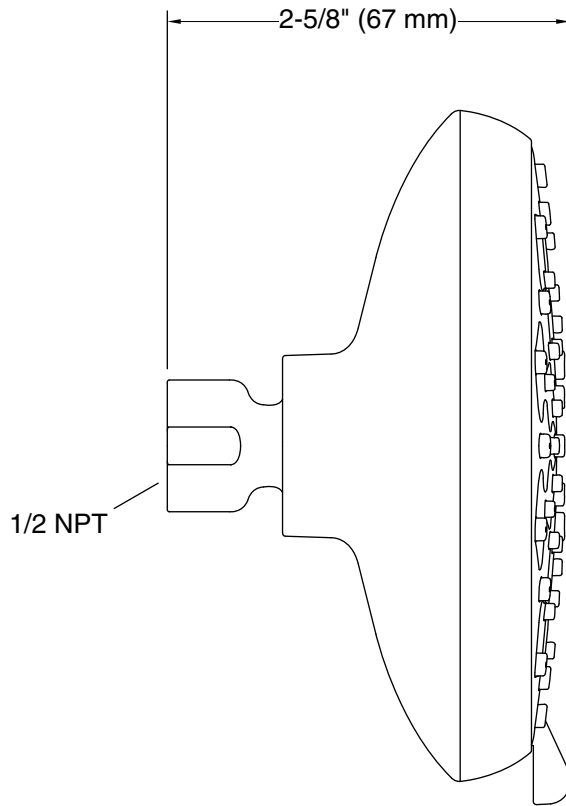

Material

- Durable material construction

Installation

- Wall-mount
- 1/2 -14 NPT connection
- Shower arm and flange sold separately

Recommended Products/Accessories

- K-7395 Shower Arm and Flange
- K-7397 Shower Arm and Flange
- K-23723 Faucet cleaner

Color	Code	Description
	CP	Polished Chrome
	BN	Vibrant® Brushed Nickel

Technical Information

All product dimensions are nominal.

Drain included: No

Showerhead/Body Spray:

Rated maximum flow: 2.5 gal/min (9.5 l/min)