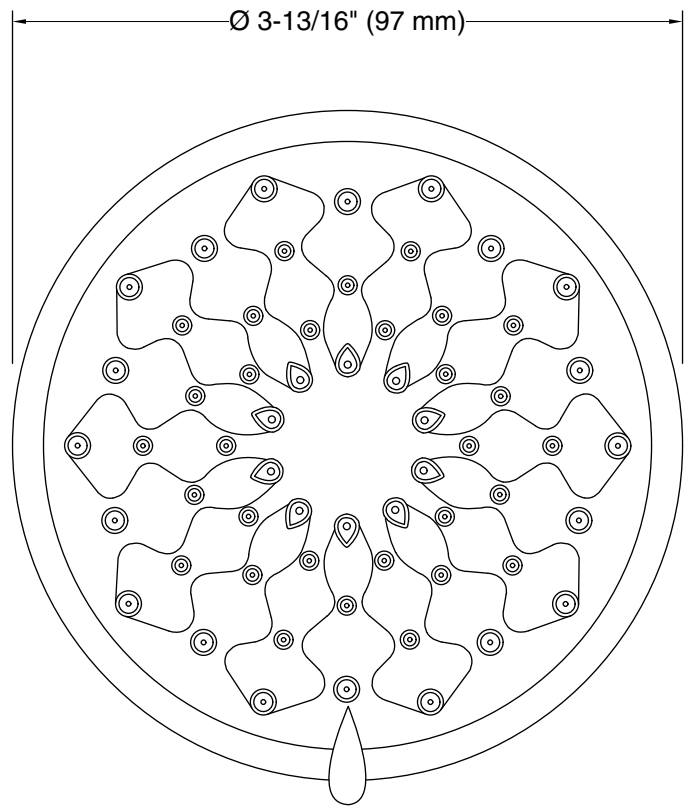

Material

- Durable material construction

Installation

- Wall-mount
- 1/2 -14 NPT connection
- Shower arm and flange sold separately

Recommended Products/Accessories

- K-7395 Shower Arm and Flange
- K-7397 Shower Arm and Flange
- K-23723 Faucet cleaner

Color	Code	Description
	CP	Polished Chrome
	BN	Vibrant® Brushed Nickel

Technical Information

All product dimensions are nominal.

Drain included: No

Showerhead/Body Spray:

Rated maximum flow: 2.5 gal/min (9.5 l/min)