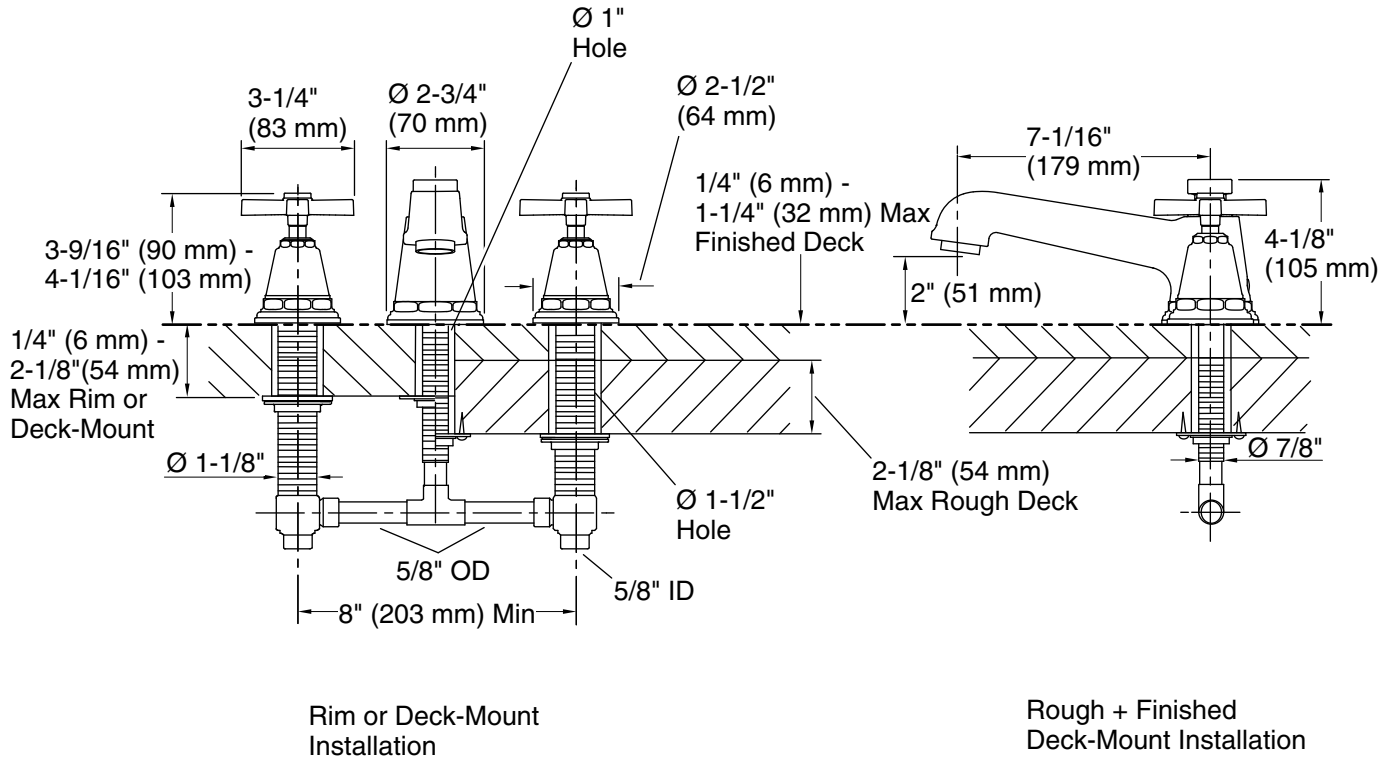

Features

- Available with plain cross handles
- 7-1/16" (179 mm) nondiverter spout with slip-fit connection
- Metal construction

Installation

- Deck-mount

Required Products/Accessories

K-300-K High Flow Bath Valve

Color	Code	Description
	CP	Polished Chrome
	SN	Vibrant® Polished Nickel
	BN	Vibrant® Brushed Nickel

*Dimension allows +/- 1/4" (6 mm) handle adjustment during handle trim installation.

Technical Information