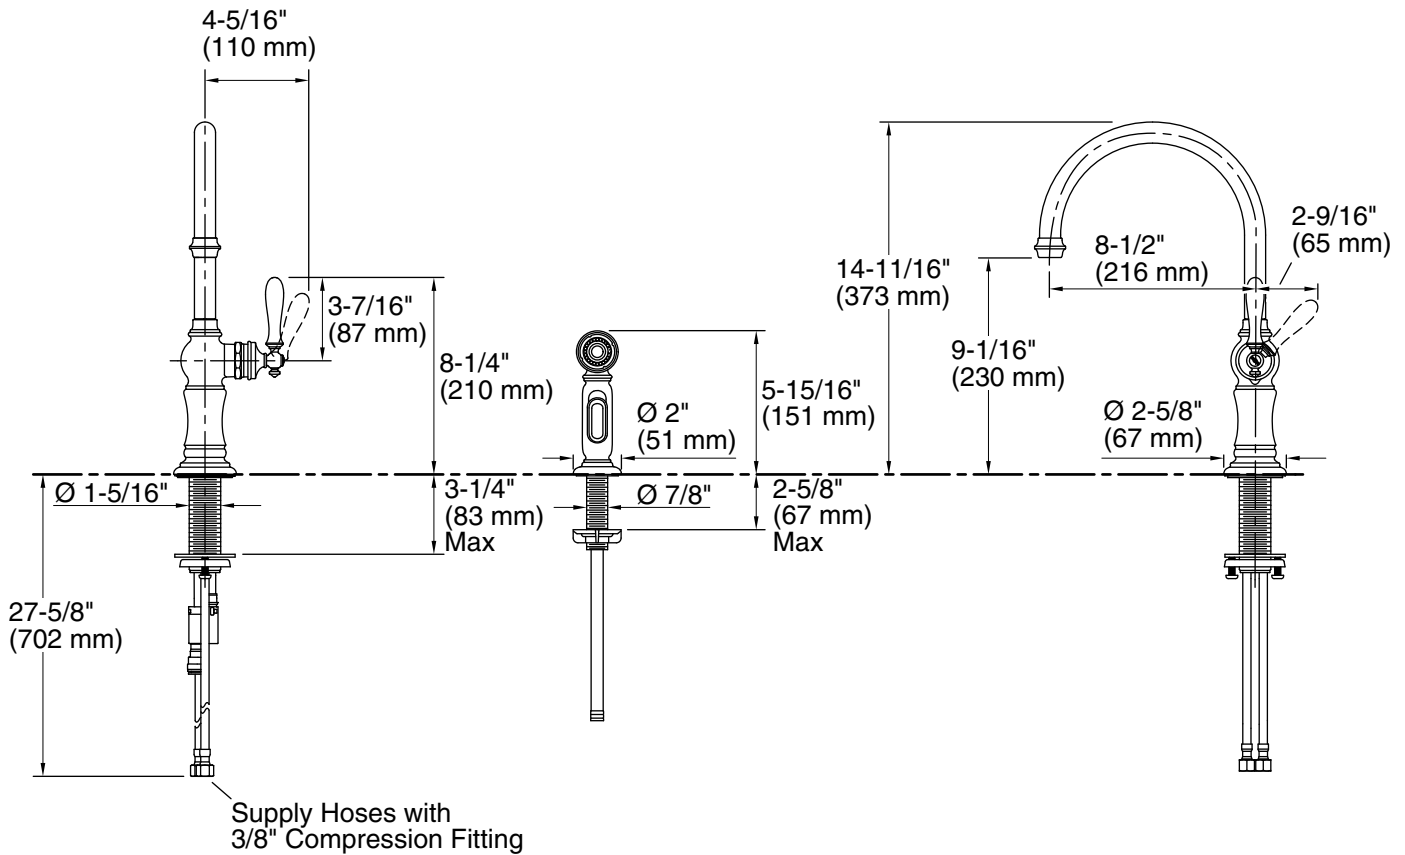

### Technical Information

All product dimensions are nominal.

#### Spout:

Spout reach: 8-1/2" (216 mm)