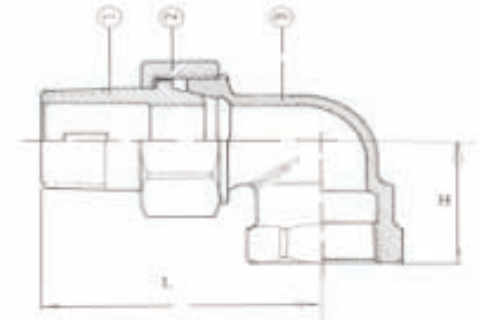

Figure # 9150 / 9153

Radiator Union Elbow
(1/2" - 1-1/4") & (1/2" - 3/4")

Product Features

- Bronze Construction
- Union Elbow
- FIP x Male Union (9150) Shown
- Solder x Male Union (9153)
- For Radiator Applications

Materials & Specifications

Item	Description	Material	Specification
1	Nipple	Bronze	B584 C84400
2	Nipple Nut	Bronze	B584 C84400
3	Body	Bronze	B584 C84400

Dimensions & Weights 9150 (FIP) (inches-lbs.)

Size	1/2	3/4	1	1-1/4
H	1.04	1.32	1.40	1.77
L	2.3	2.53	2.89	3.39
Wt. (lbs.)	.43	.58	.99	1.47

Dimensions & Weights 9153 (Solder) (inches-lbs.)

Size	1/2	3/4
H	1.23	1.51
L	2.11	2.44
Wt. (lbs.)	.37	.57