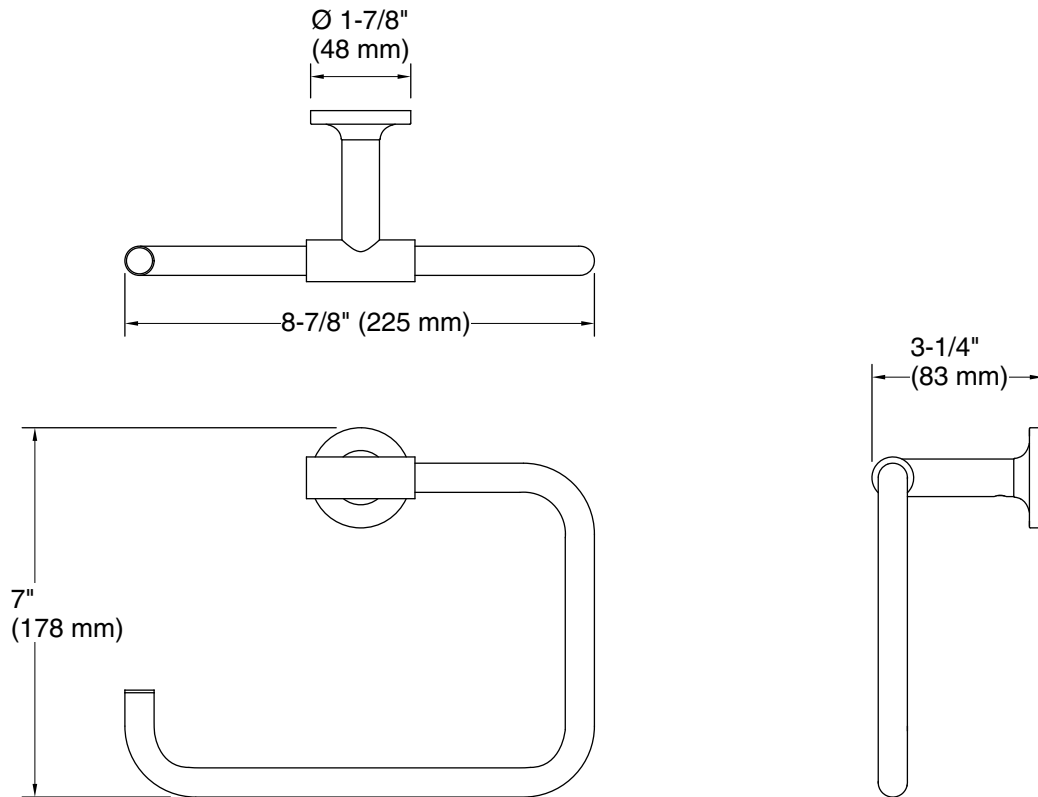

Technical Information

All product dimensions are nominal.

Material: Metal

Notes

Install this product according to the installation instructions.