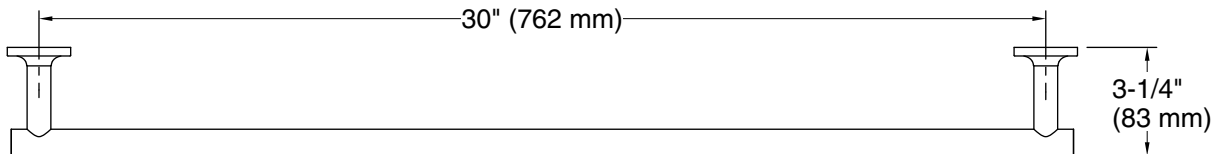

Technical Information

All product dimensions are nominal.

Installation Type: Wall-mount

Material: Metal

Notes

Install this product according to the installation guide.