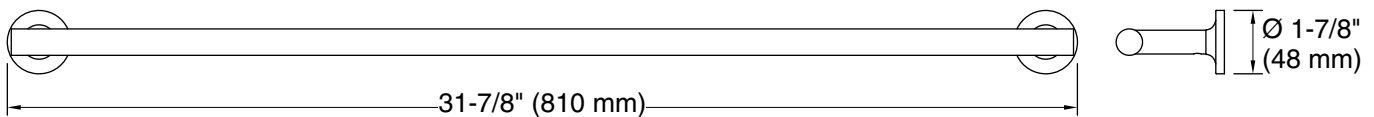

Technical Information

All product dimensions are nominal.

Installation Type: Wall-mount

Material: Metal

Notes

Install this product according to the installation guide.