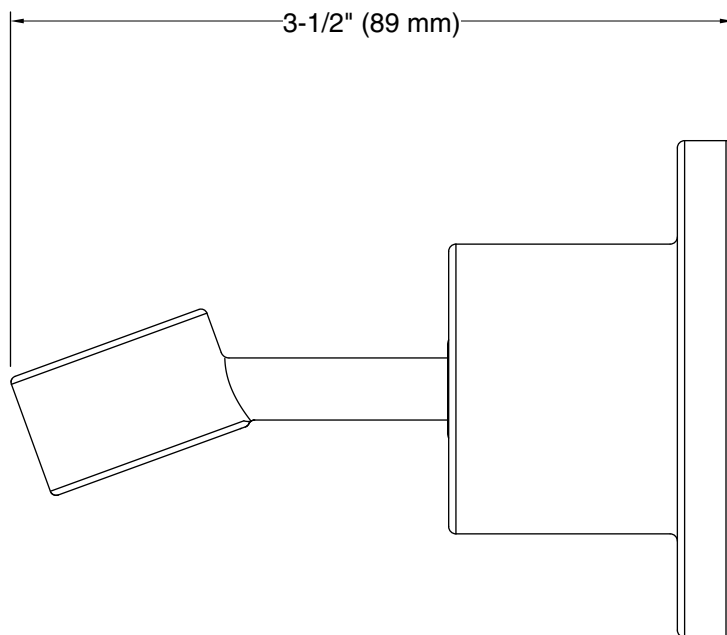

Features

- Handshower holder pivots and rotates to position handshower at desired angle.
- Coordinates with Purist® and Stillness® faucets and accessories.

Material

- Brass.
- KOHLER finishes resist corrosion and tarnishing.

Technical Information

All product dimensions are nominal.

Material: Brass

Notes

Install this product according to the installation guide.