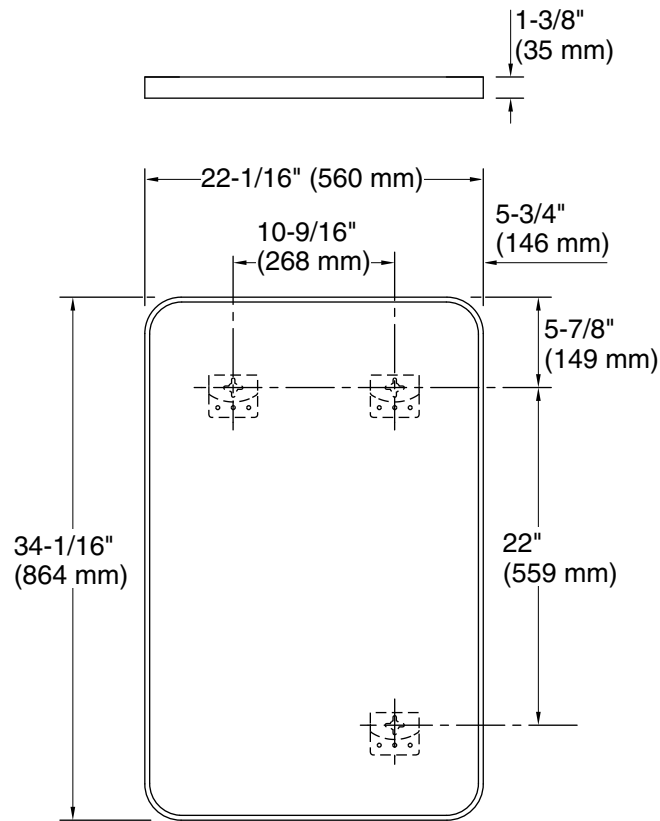

Technical Information

All product dimensions are nominal.

Mirror type: Wall-mount