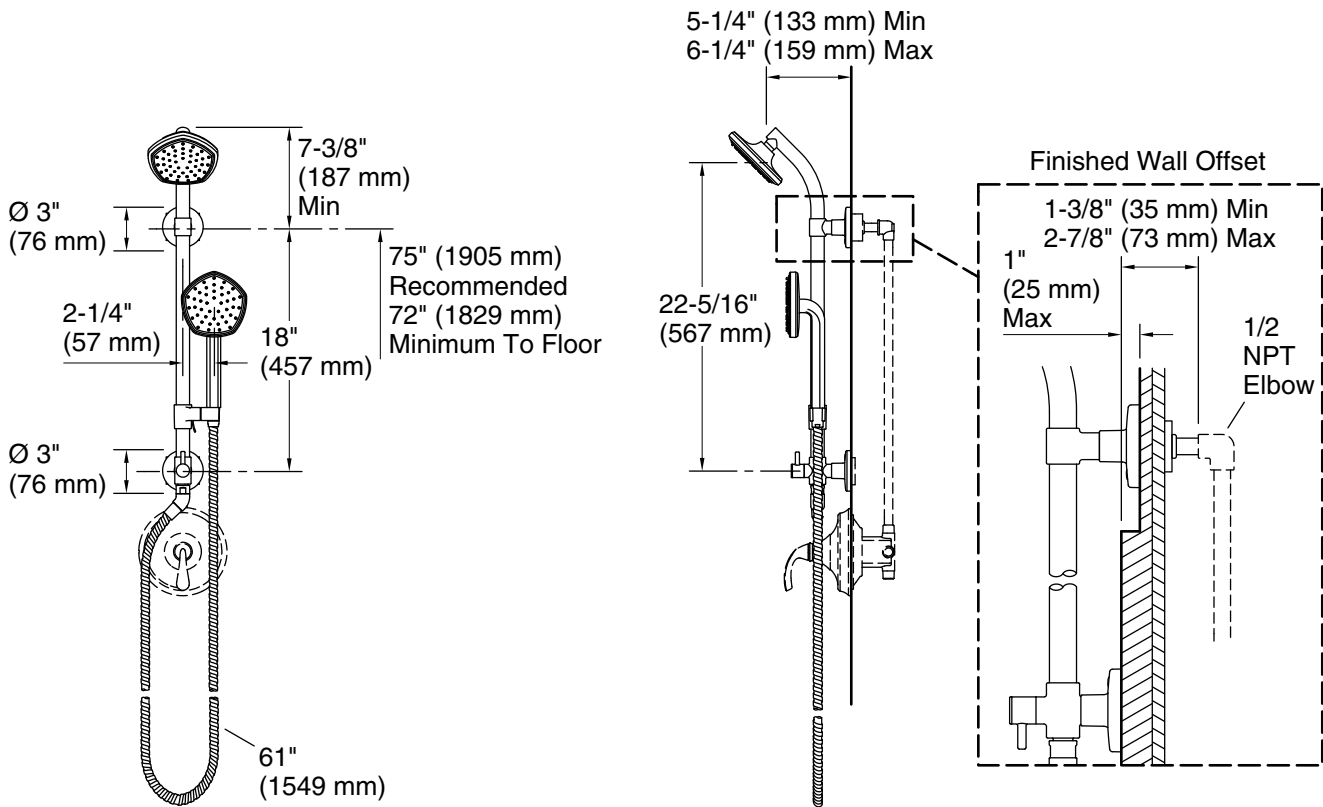

### Features

- Includes single-function showerhead and handshower, hose, and HydroRail-S shower column with handshower holder
- Designed for new installations or retrofit to replace an existing installed shower arm
- Diverter positioned at the base of the column makes for easy toggling between the handshower and rainhead
- Slidebar bracket allows you to adjust the height and angle of the handshower
- Full Coverage with Katalyst™ air-induction technology delivers a drenching spray experience, ideal for rinsing shampoo from hair
- MasterClean™ sprayface features an easy-to-clean surface that withstands mineral buildup and maximizes spray performance
- Optimized sprayface for consistent spray coverage
- 1.75 gpm (6.6 lpm) maximum flow rate at 80 psi (5.5 bar)
- Part of the Occasion bathroom faucet and accessory collection
- This product can help a building earn Water Efficiency points in LEED® Green Building Rating System

### Installation

- Shower-only wall-mount installation
- Installs in less than 60 minutes without changes to in-wall plumbing (subject to condition of existing installation)
- Includes an adapter that fits most installations
- May require additional service parts based on installation type (see installation guide for details)
- 1/2 -14 NPT connection

### Technical Information

All product dimensions are nominal.

Drain included: No