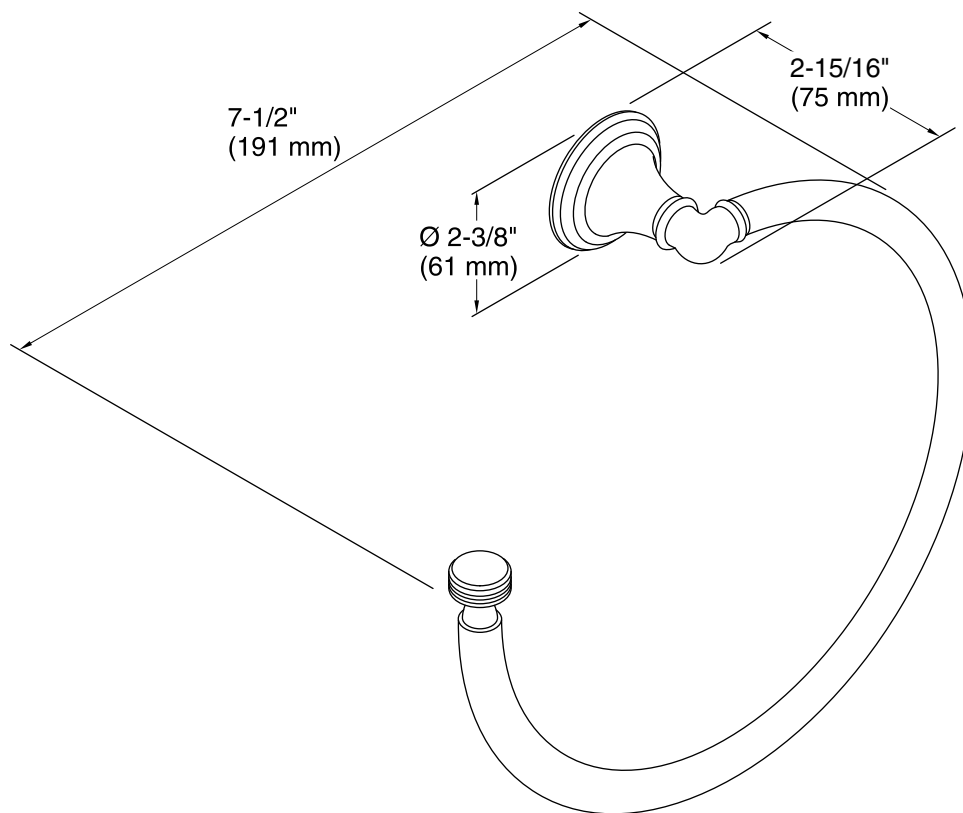

Technical Information

All product dimensions are nominal.

Notes

Install this product according to the installation guide.

CAUTION: Risk of personal injury. Do not install these products in any area where they are likely to be used inadvertently as a grab bar or support bar. These products are not designed or intended for use as a grab bar or support bar.