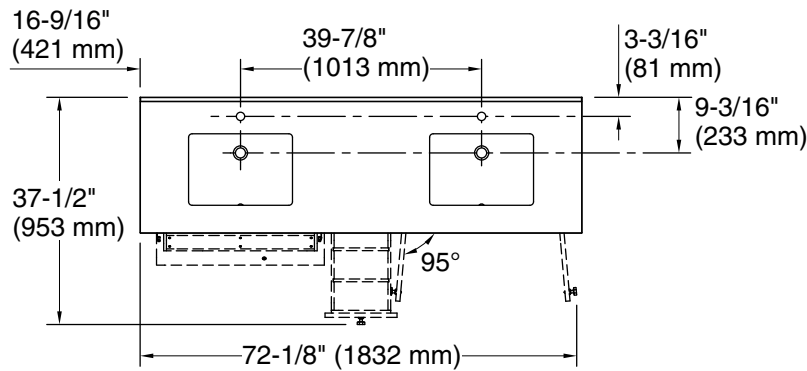

Features

- Set includes cabinet, precut quartz vanity top, backsplash, two sinks, Pinstripe® cabinet hardware in Vibrant® Brushed Nickel
- Rectangular vitreous china sink preinstalled on vanity top to simplify installation
- Vanity top has single faucet hole with knock-out holes for optional 8" (203 mm) widespread faucet configuration at each sink location
- Push-to-open tip-out drawers conveniently store small, frequently used items
- Four doors with two adjustable shelves for personalized organization
- Full-extension 14-3/4" (375 mm) top drawer
- Full-extension 16-3/4" (425 mm) deep drawer provides ample storage
- Slow-close doors prevent slamming
- Solid wood drawers with dovetail construction
- Removable dividers in top drawer to personalize drawer organization
- Cabinet includes leg levelers to accommodate uneven floors
- Coordinates with Bianco Bella (GBB) quartz side splash (sold separately)
- Includes an optional finish-matched filler strip to close the gap between the vanity and the wall if installed adjacent to the wall
- Bianco Bella (GBB) quartz vanity top and backsplash add beauty and long-lasting durability

Recommended Products/Accessories

K-38554 4" x 21-11/16" quartz side splash

Technical Information

All product dimensions are nominal.

Lighting included: No

Notes

Install this product according to the installation instructions.