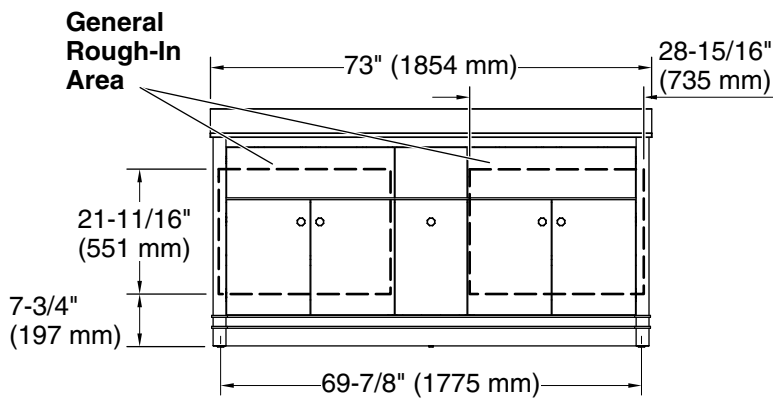

Features

- Set includes cabinet, precut quartz vanity top, backsplash, two sinks, Pinstripe® cabinet hardware in Vibrant® Brushed Nickel
- Rectangular vitreous china sink preinstalled on vanity top to simplify installation
- Vanity top has single faucet hole with knock-out holes for optional 8" (203 mm) widespread faucet configuration at each sink location
- Push-to-open tip-out drawers conveniently store small, frequently used items
- Four doors with two adjustable shelves for personalized organization
- Full-extension 14-3/4" (375 mm) top drawer
- Full-extension 16-3/4" (425 mm) deep drawer provides ample storage
- Slow-close doors prevent slamming
- Solid wood drawers with dovetail construction
- Removable dividers in top drawer to personalize drawer organization
- Cabinet includes leg levelers to accommodate uneven floors
- Coordinates with Bianco Bella (GBB) quartz side splash (sold separately)
- Includes an optional finish-matched filler strip to close the gap between the vanity and the wall if installed adjacent to the wall
- Bianco Bella (GBB) quartz vanity top and backsplash add beauty and long-lasting durability

Recommended Products/Accessories

K-38554 4" x 21-11/16" quartz side splash

Technical Information

All product dimensions are nominal.

Lighting included: No

Notes

Install this product according to the installation instructions.