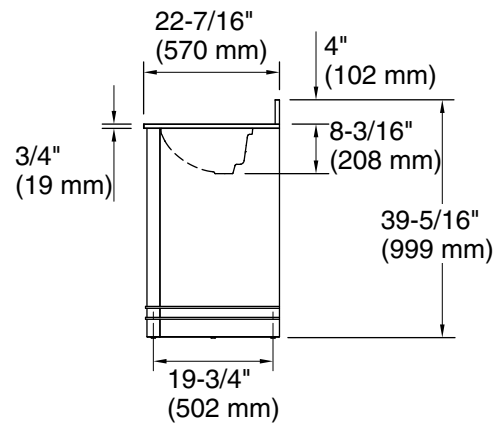

Features

- Set includes cabinet, precut quartz vanity top, backsplash, two sinks, Pinstripe® cabinet hardware in Vibrant® Brushed Nickel
- Rectangular vitreous china sink preinstalled on vanity top to simplify installation
- Vanity top has single faucet hole with knock-out holes for optional 8" (203 mm) widespread faucet configuration at each sink location
- Push-to-open tip-out drawers conveniently store small, frequently used items
- Four doors with two adjustable shelves for personalized organization
- Full-extension 14-3/4" (375 mm) top drawer
- Full-extension 16-3/4" (425 mm) deep drawer provides ample storage
- Slow-close doors prevent slamming
- Solid wood drawers with dovetail construction
- Removable dividers in top drawer to personalize drawer organization
- Cabinet includes leg levelers to accommodate uneven floors
- Coordinates with Bianco Bella (GBB) quartz side splash (sold separately)
- Includes an optional finish-matched filler strip to close the gap between the vanity and the wall if installed adjacent to the wall
- Bianco Bella (GBB) quartz vanity top and backsplash add beauty and long-lasting durability

Recommended Products/Accessories

K-38554 4" x 21-11/16" quartz side splash

Technical Information

All product dimensions are nominal.

Lighting included: No

Notes

Install this product according to the installation instructions.