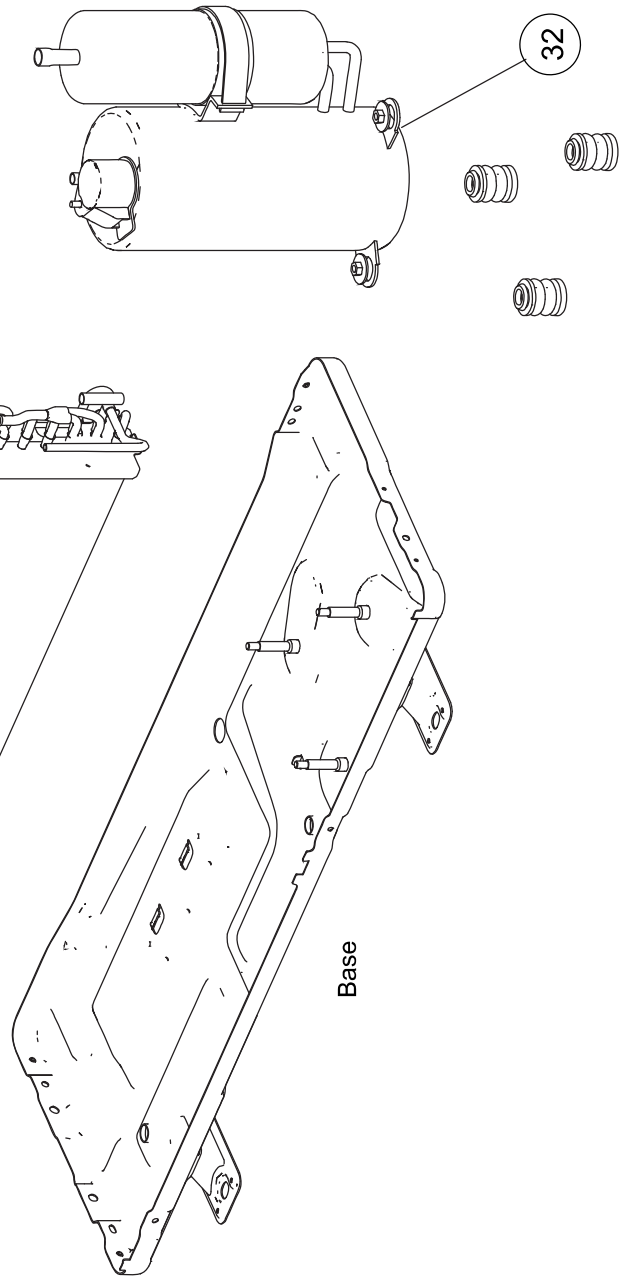

PARTS OUTDOOR UNIT

Ref.	Description	Part number
1	Protective Net	9331640008
2	Top Panel Assy	9318464023
3	Front Panel Assy	9318463026
4	Emblem	9317903011
5	Cabinet Left Assy	9318461015
6	Switch Cover	9317692021
7	Cabinet Right Assy	9316044050
8	Reactor Assy (9)	9900611019
8	Reactor Assy (12)	9900788018
9	Fan Motor	9602724017
10	Propeller Fan	9313808013
11	Drain Assy	9303029022
12	Drain Cap	313166024302

OUTDOOR UNIT

Ref.	Description	Part number
21	Main PCB with grease (9)	9709680100
21	Main PCB with grease (12)	9709680124
22	PCB Holder	9313074029
23	Terminal 6P	9900016081
24	Heatsink A	9314410017
25	Heatsink B	9314090011
--	Outdoor Thermistor	9900544010
--	Thermistor Assy	9900614027

OUTDOOR UNIT

Ref.	Description	Part number
31	Condenser Total Assy	9317089135
32	Compressor Assy	9317117005
33	2-way Valve Assy	9332371000
34	3-way Valve Sub Assy	9317109000
35	4-way Valve Assy	9315311092
36	Solenoid	9970110047
37	Pulse Motor Valve Assy	9332368000
38	Expansion Valve Coil	9970095030