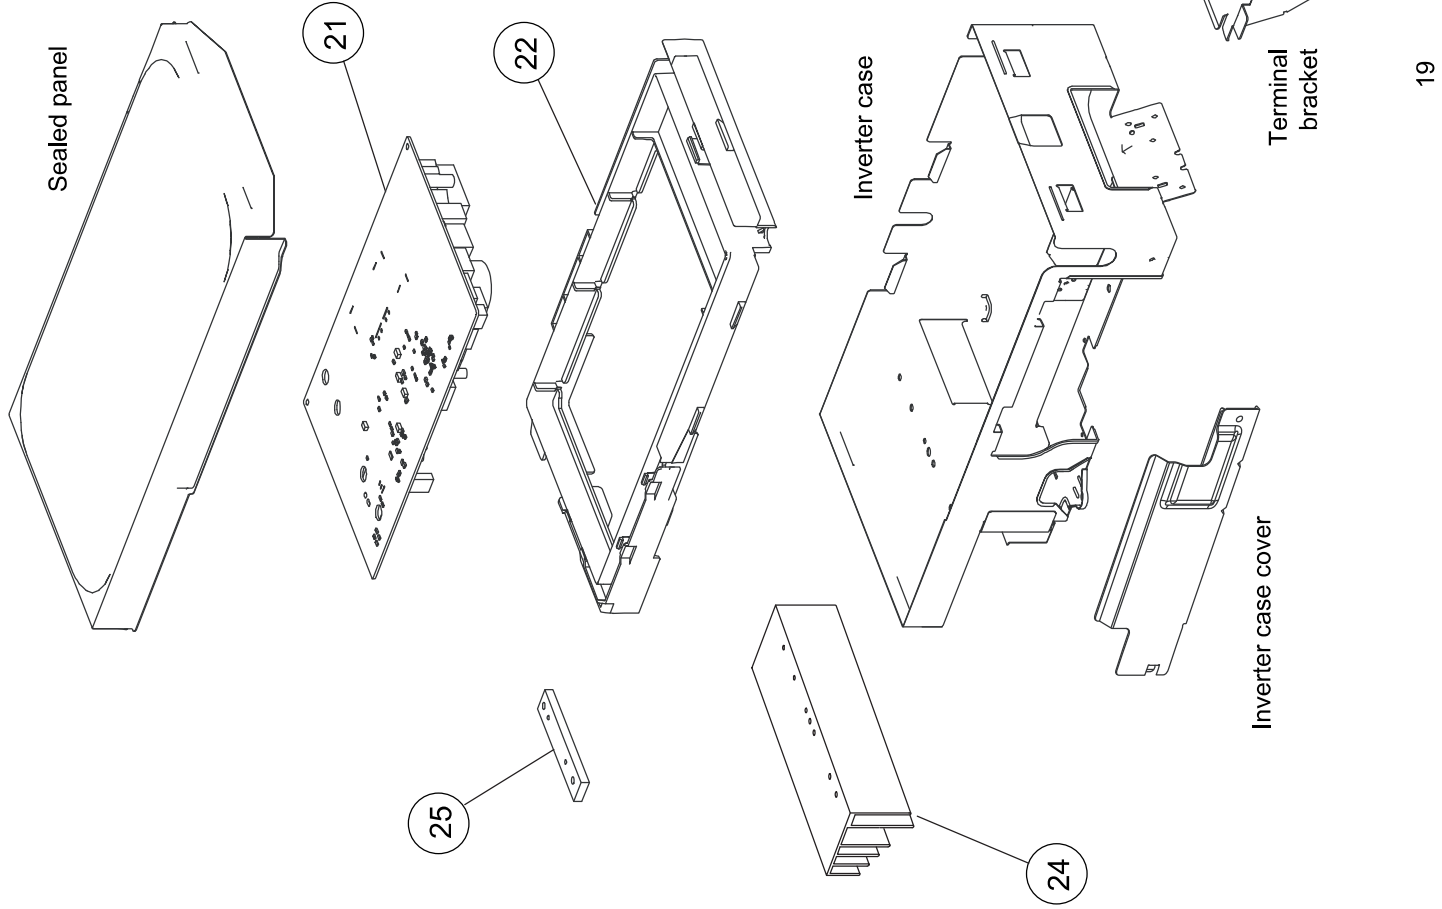

PARTS OUTDOOR UNIT

Ref.	Description	Part number
1	Protective Net	9331640008
2	Top Panel Assy	9318464023
3	Front Panel Assy	9318463026
4	Emblem	9317903011
5	Cabinet Left Assy	9318461015
6	Switch Cover	9317692021
7	Cabinet Right Assy	9316044050
8	Reactor Assy (9)	9900611019
8	Reactor Assy (12)	9900788018
9	Fan Motor	9602724017
10	Propeller Fan	9313808013
11	Drain Assy	9303029022
12	Drain Cap	313166024302

OUTDOOR UNIT

Ref.	Description	Part number
21	Main PCB with grease (9)	9709680100
21	Main PCB with grease (12)	9709680124
22	PCB Holder	9313074029
23	Terminal 6P	9900016081
24	Heatsink A	9314410017
25	Heatsink B	9314090011
--	Outdoor Thermistor	9900544010
--	Thermistor Assy	9900614027