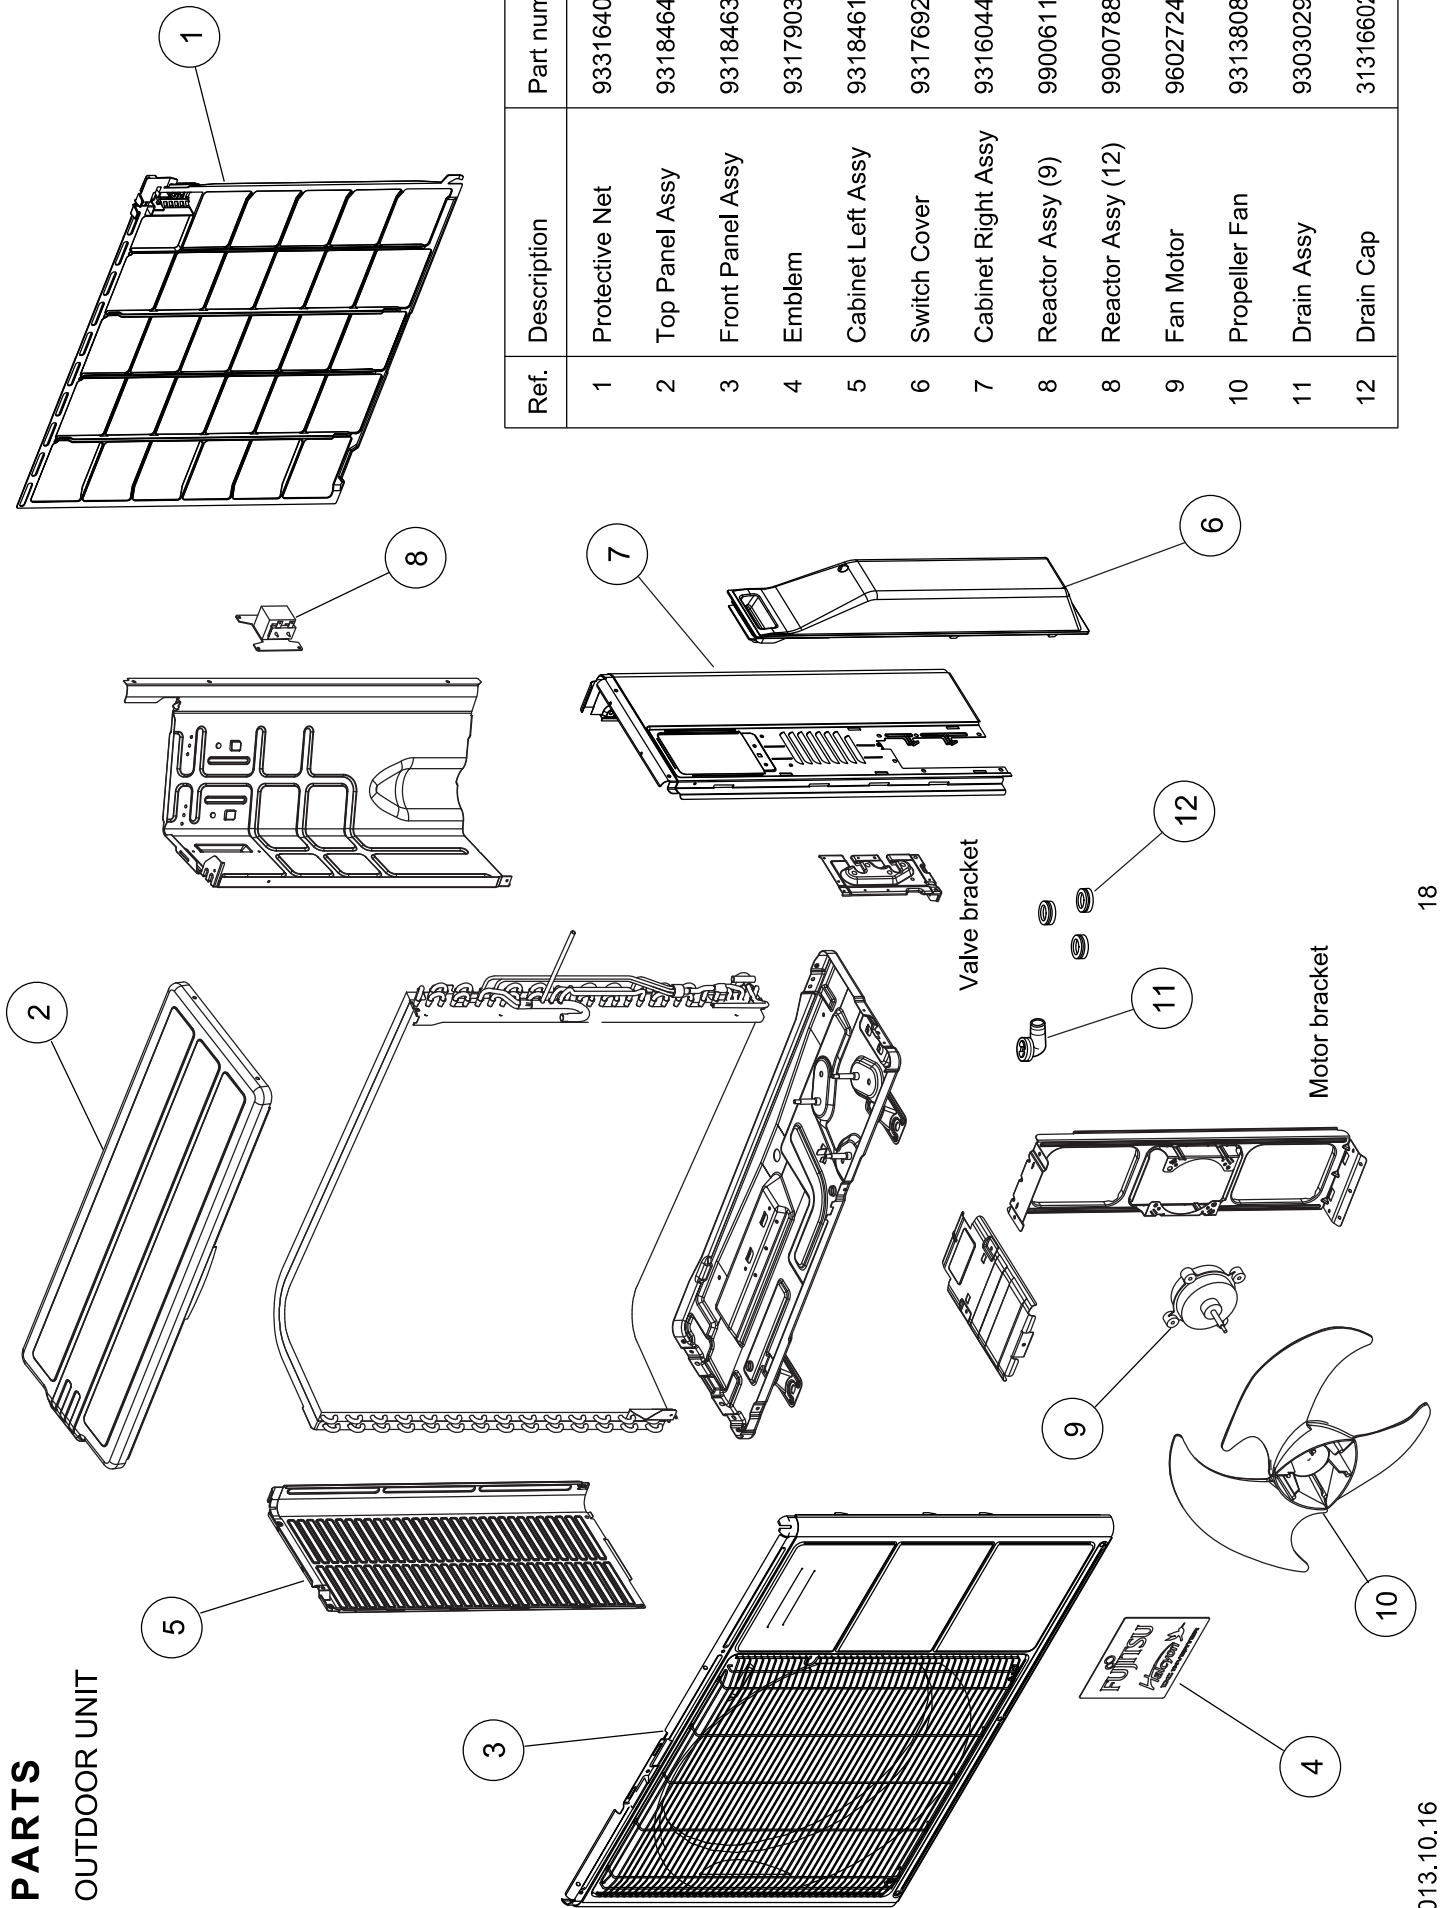

PARTS OUTDOOR UNIT

Ref.	Description	Part number
1	Protective Net	9331640008
2	Top Panel Assy	9318464023
3	Front Panel Assy	9318463026
4	Emblem	9317903011
5	Cabinet Left Assy	9318461015
6	Switch Cover	9317692021
7	Cabinet Right Assy	9316044050
8	Reactor Assy (9)	9900611019
8	Reactor Assy (12)	9900788018
9	Fan Motor	9602724017
10	Propeller Fan	9313808013
11	Drain Assy	9303029022
12	Drain Cap	313166024302

OUTDOOR UNIT

Ref.	Description	Part number
21	Main PCB with grease (9)	9709680100
21	Main PCB with grease (12)	9709680124
22	PCB Holder	9313074029
23	Terminal 6P	9900016081
24	Heatsink A	9314410017
25	Heatsink B	9314090011
--	Outdoor Thermistor	9900544010
--	Thermistor Assy	9900614027

OUTDOOR UNIT

Ref.	Description	Part number
31	Condenser Total Assy	9317089135
32	Compressor Assy	9317117005
33	2-way Valve Assy	9332371000
34	3-way Valve Sub Assy	9317109000
35	4-way Valve Assy	9315311092
36	Solenoid	9970110047
37	Pulse Motor Valve Assy	9332368000
38	Expansion Valve Coil	9970095030