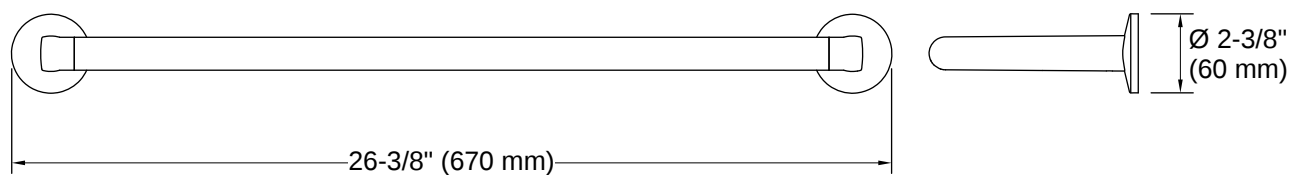

Installation

- Installation template and tools included

Installation Notes

Install this product according to the installation instructions.

CAUTION: Risk of personal injury. Do not install these products in any area where they are likely to be used inadvertently as a grab bar or support bar. These products are not designed or intended for use as a grab bar or support bar.