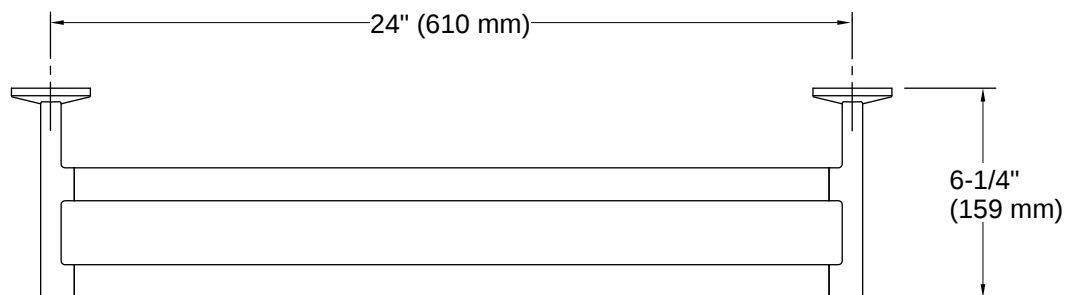

Installation

- Installation template and tools included

Installation Notes

Install this product according to the installation instructions.

CAUTION: Risk of personal injury. Do not install these products in any area where they are likely to be used inadvertently as a grab bar or support bar. These products are not designed or intended for use as a grab bar or support bar.