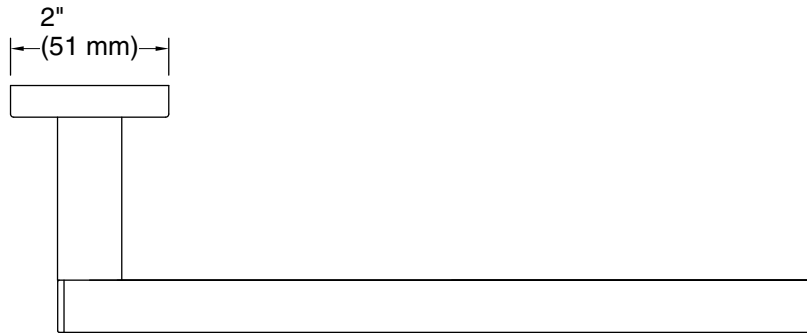

Color tiles intended for reference only.

Color	Code	Description
	CP	Polished Chrome
	BN	Vibrant® Brushed Nickel
	BL	Matte Black
	2MB	Vibrant® Brushed Moderne Brass

Technical Information

All product dimensions are nominal.