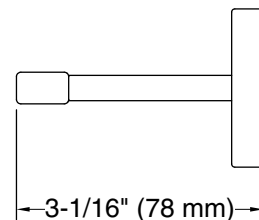

Color tiles intended for reference only.

Color	Code	Description
	CP	Polished Chrome
	BN	Vibrant® Brushed Nickel
	BL	Matte Black
	2MB	Vibrant® Brushed Moderne Brass

Technical Information

All product dimensions are nominal.