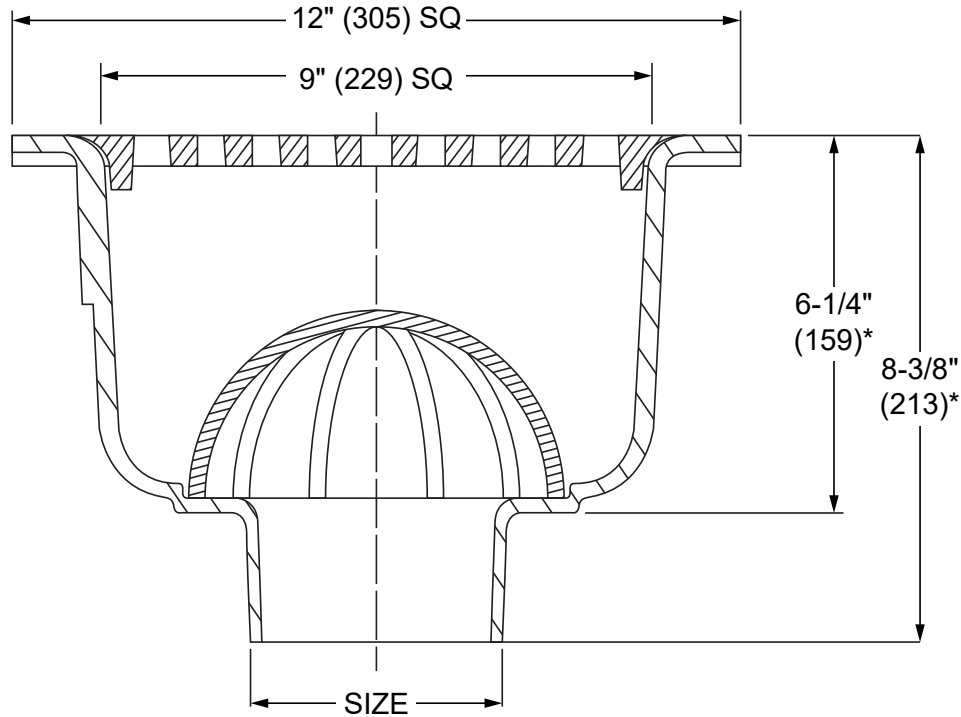

Square Floor Sink – Porcelain Enameled Cast Iron

Specifications:

- Cast Iron Floor Sink
- Porcelain Enameled
- No Hub and Gasket* Connections
- UPC Listed
- Manufactured to ASME Standards
- ASME A112.6.7-01

Product Code #	Connection Size	Model #	UPC	Material	Finish
60400	2" No-hub Connection	ABA302	767580015397	Cast Iron	Porcelain Enameled
60401	3" No-hub Connection	ABA303	767580015472	Cast Iron	Porcelain Enameled
60402*	3" Push-On Connection	ABA303PO	767580037085	Cast Iron	Porcelain Enameled
60403	4" No-hub Connection	ABA304	767580015489	Cast Iron	Porcelain Enameled