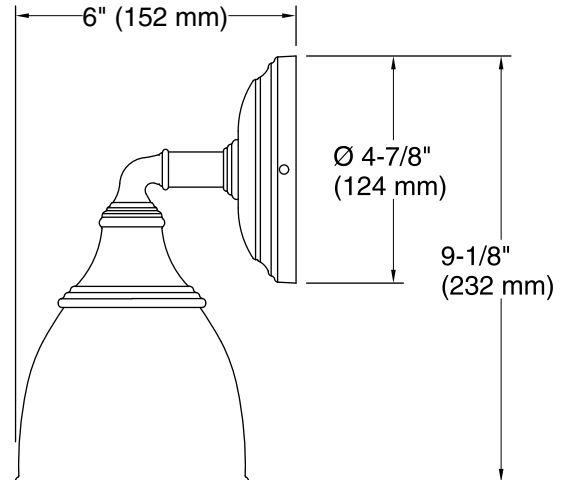

Features

- KOHLER finishes resist corrosion and tarnish.
- Sconces can be positioned up or down, depending on room setting.
- CUL- and UL-approved up to 100 watts.
- Coordinates with other products in the Devonshire Collection.
- 6" (152 mm) x 14-15/16" (379 mm) x 9-1/8" (232 mm)

Technical Information

All product dimensions are nominal.

Notes

Install this product according to the installation guide.