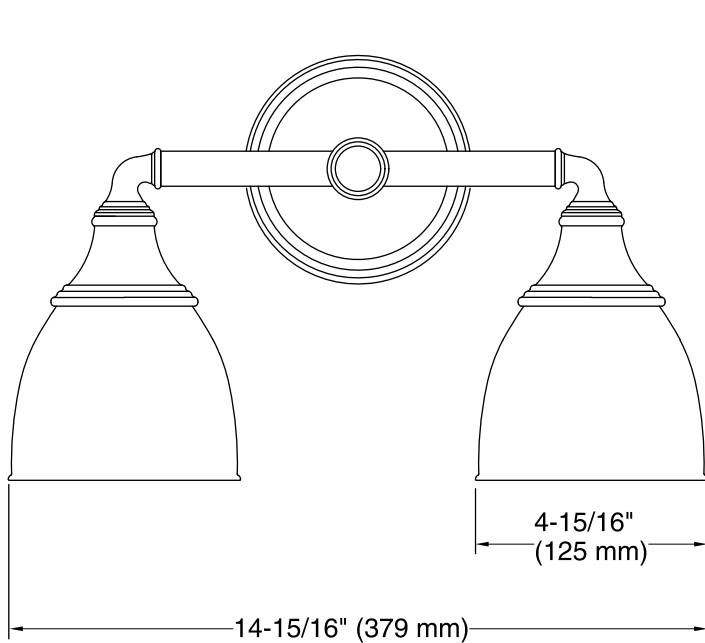

Features

- KOHLER finishes resist corrosion and tarnish.
- Sconces can be positioned up or down, depending on room setting.
- CUL- and UL-approved up to 100 watts.
- Coordinates with other products in the Devonshire Collection.
- 6" (152 mm) x 14-15/16" (379 mm) x 9-1/8" (232 mm)

Technical Information

All product dimensions are nominal.

Notes

Install this product according to the installation guide.