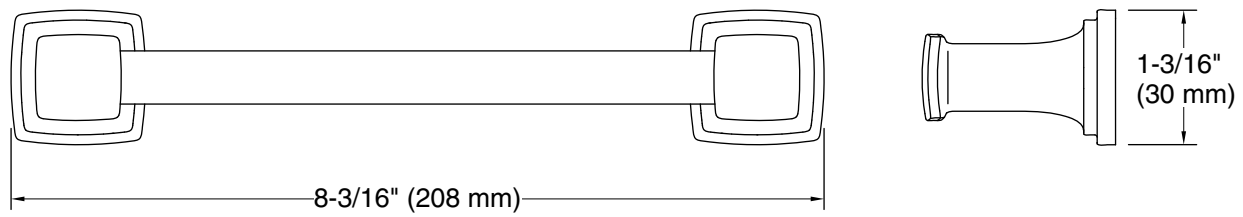

Features

- Coordinates with other products in the Riff collection

Material

- Premium metal construction for durability and reliability
- KOHLER finishes resist corrosion and tarnishing

Included Components

Color	Code	Description
	CP	Polished Chrome
	SN	Vibrant™ Polished Nickel
	BN	Vibrant™ Brushed Nickel
	BL	Matte Black
	2MB	Vibrant™ Brushed Moderne Brass

Technical Information

All product dimensions are nominal.