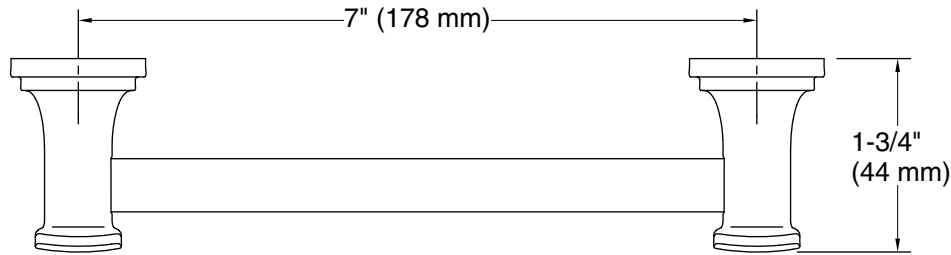

Color	Code	Description
	CP	Polished Chrome
	SN	Vibrant™ Polished Nickel
	BN	Vibrant™ Brushed Nickel
	BL	Matte Black
	2MB	Vibrant™ Brushed Moderne Brass

Technical Information

All product dimensions are nominal.