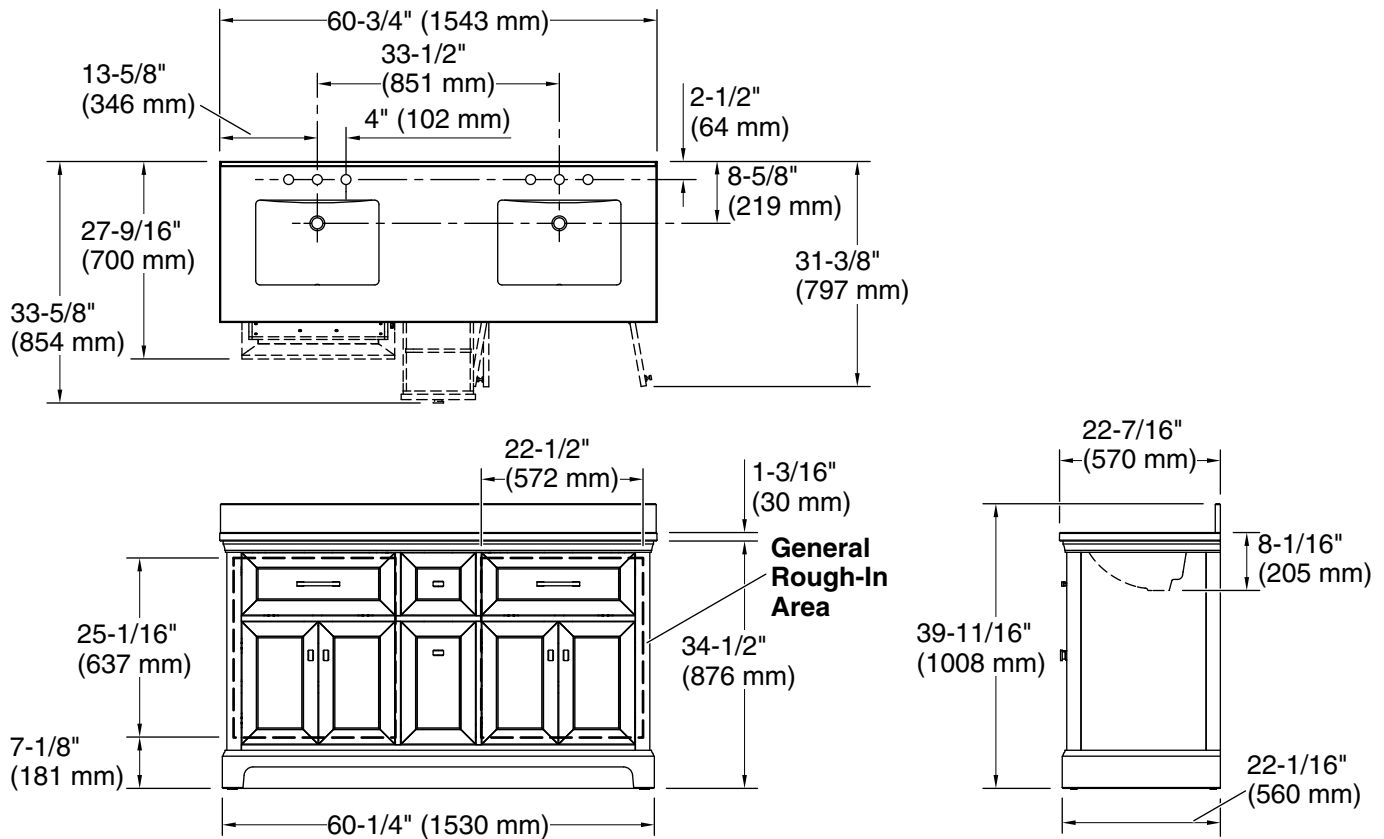

Features

- Set includes cabinet, precut quartz vanity top, backsplash, sinks, cabinet hardware
- Convenient tilt-down drawer under each basin for storing smaller, frequently-used items
- Four full-extension 17" (432 mm) drawers with soft-close side-mount slides
- Three-way adjustable slow-close door hinges for easy cabinet access
- 20" (508 mm) cabinet interior provides ample storage space
- Finish-matched cabinet interior offers generous clearance for plumbing
- Vanity top has 8" (203 mm) widespread faucet holes; requires deck-mount faucets (sold separately)
- Vibrant® Brushed Nickel hardware included on White vanities, Vibrant Brushed Moderne Brass hardware on Ferrous Grey and Tidal Blue vanities, and Matte Black hardware on Light Oak vanities

Technical Information

All product dimensions are nominal.

Notes

Install this product according to the installation instructions.

Select the type of fastener based upon the wall material. Two 250 lb (113.4 kg) minimum load bearing fasteners are recommended.