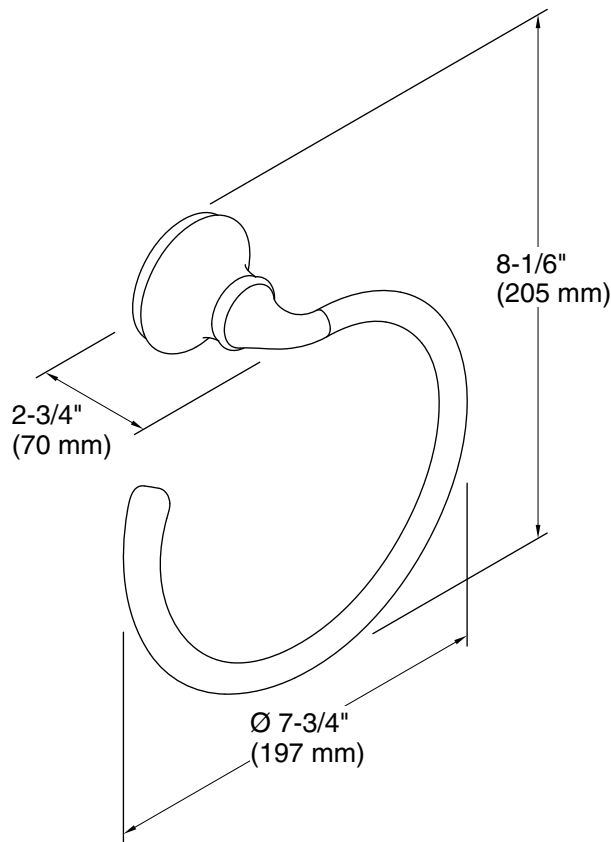

Features

- Coordinates with Forté faucets with sculpted lever handles

Material

- Premium metal construction for durability and reliability
- KOHLER® finishes resist corrosion and tarnishing

Installation

- Installation template and tools included

CSA B651

OBC

KOHLER® Faucet Lifetime Limited Warranty

See website for detailed warranty information.

Technical Information

All product dimensions are nominal.

Material: Metal, Metal

Notes