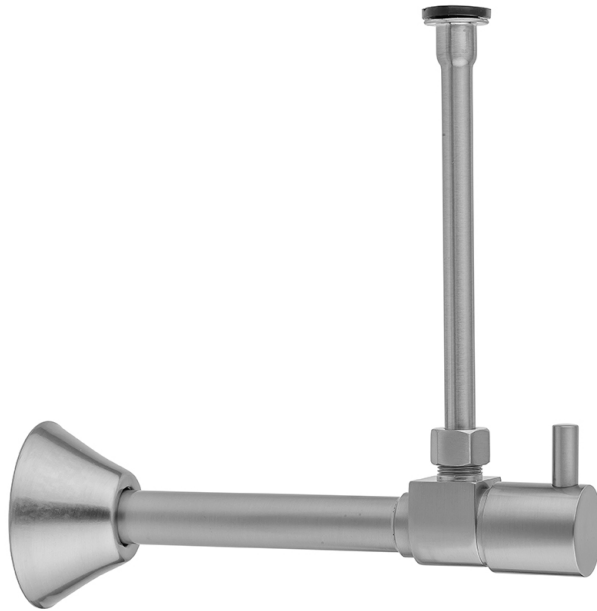

Quarter Turn Ceramic Disc Angle Pattern 1/2" Copper (Sweat fit) x 3/8" O.D. Toilet Supply Kit with Contempo Lever Handle and 20" Supply Tube

Model #: 316-L-72-

FEATURES:

- Complete Toilet Supply Kit
- Kit contains:
 - (1) Quarter Turn Ceramic Disc Angle Pattern 1/2" Copper (Sweat fit) x 3/8" O.D. Supply Valve with Contempo Lever Handle P/N 316-L
 - (1) 20" Copper Supply Tube P/N 772
 - (1) Bell Escutcheon P/N 7116
 - Not available in ULB

AVAILABLE FINISHES:

Polished Chrome (PCH)	Satin Chrome (SC)	Bronze Umber (BU)
Satin Nickel (SN)	Pewter (PEW)	Caramel Bronze (CB)
Polished Nickel (PN)	Antique Brass (AB)	Antique Copper (ACU)
Oil-Rubbed Bronze (ORB)	Polished Brass (PB)	Polished Copper (PCU)
Vintage Bronze (VB)	Satin Brass (SB)	Matte Black (MBK)
Satin Gold (SG)	Polished Gold (PG)	Black Nickel (BKN)
White (WH)	Satin Cooper (SCU)	Almond (ALD)
Amber (AMB)	Azure Blue (AZB)	Coral (COR)
Mint Green (GRN)	Stone Grey (GRY)	Lilac (LAC)
Light Blue (LBL)	Limon (LIM)	Plum (PLM)
Pink (PNK)	Red (RED)	Graphite (GPH)
Aged Unlacquered Brass (AUB)		

SPECIFICATION DRAWING:

COMPONENTS	
DESCRIPTION	QTY:
ANGLE VALVE - CONTEMPO LEVER HANDLE	1
20" X 3/8" O.D. SUPPLY TUBE	1
ESCUTCHEON	1

AVAILABLE HANDLES: