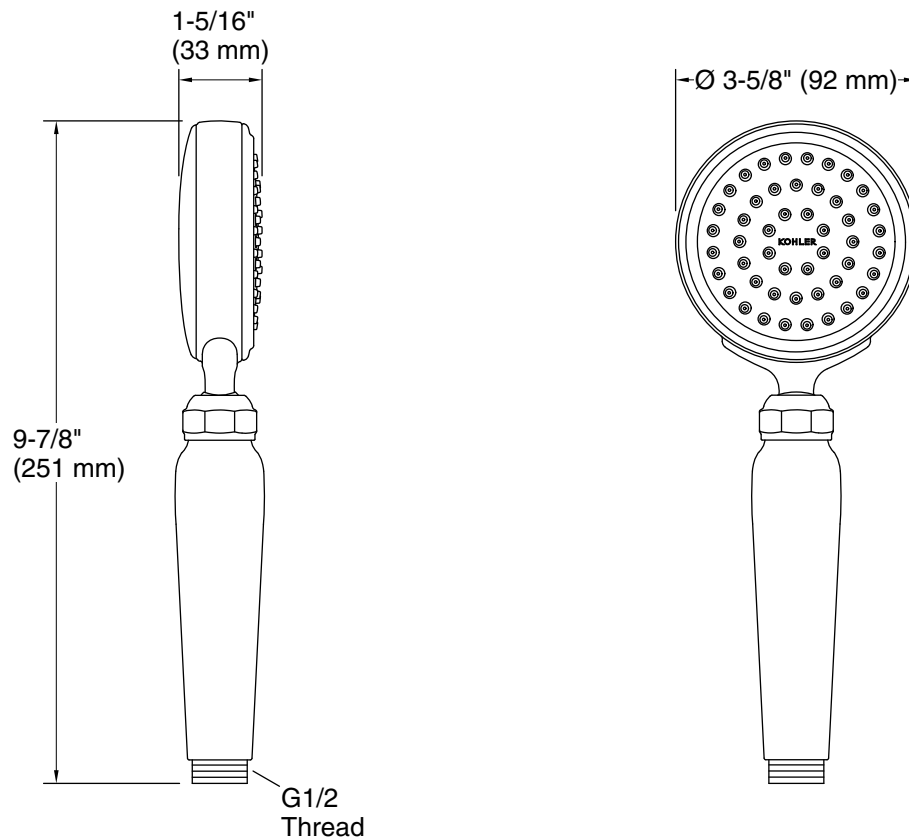

Features

- Air-induction technology maximizes the air/water mix for a powerful, even flow
- Optimized sprayface with 48 nozzles delivers a more focused coverage
- Ergonomic sprayhead pivots to allow precise adjustment for targeted hydromassage
- MasterClean™ sprayface features an easy-to-clean surface that withstands mineral buildup and maximizes spray performance
- 1.75 gpm (6.6 lpm) maximum flow rate
- Requires K-8593 or K-9514 shower hose (sold separately)
- Coordinates with other products in the Artifacts collection
- This product can help a building earn Water Efficiency points in LEED® Green Building Rating System

Installation

- Bracket or sidebar required for wall-mount installation
- Deck-mount holder required for deck-mount installation

Required Products/Accessories

- K-8593 72" Shower Hose
- K-9514 60" Shower Hose

Technical Information

All product dimensions are nominal.

Spout:

Handshower rated max flow: 1.75 gal/min (6.6 l/min)

Notes

Install this product according to the installation instructions.

Plumbing codes require an atmospheric vacuum breaker (such as Kohler Model K-9660) be installed in-line with handshowers. Please consult with local plumbing officials.